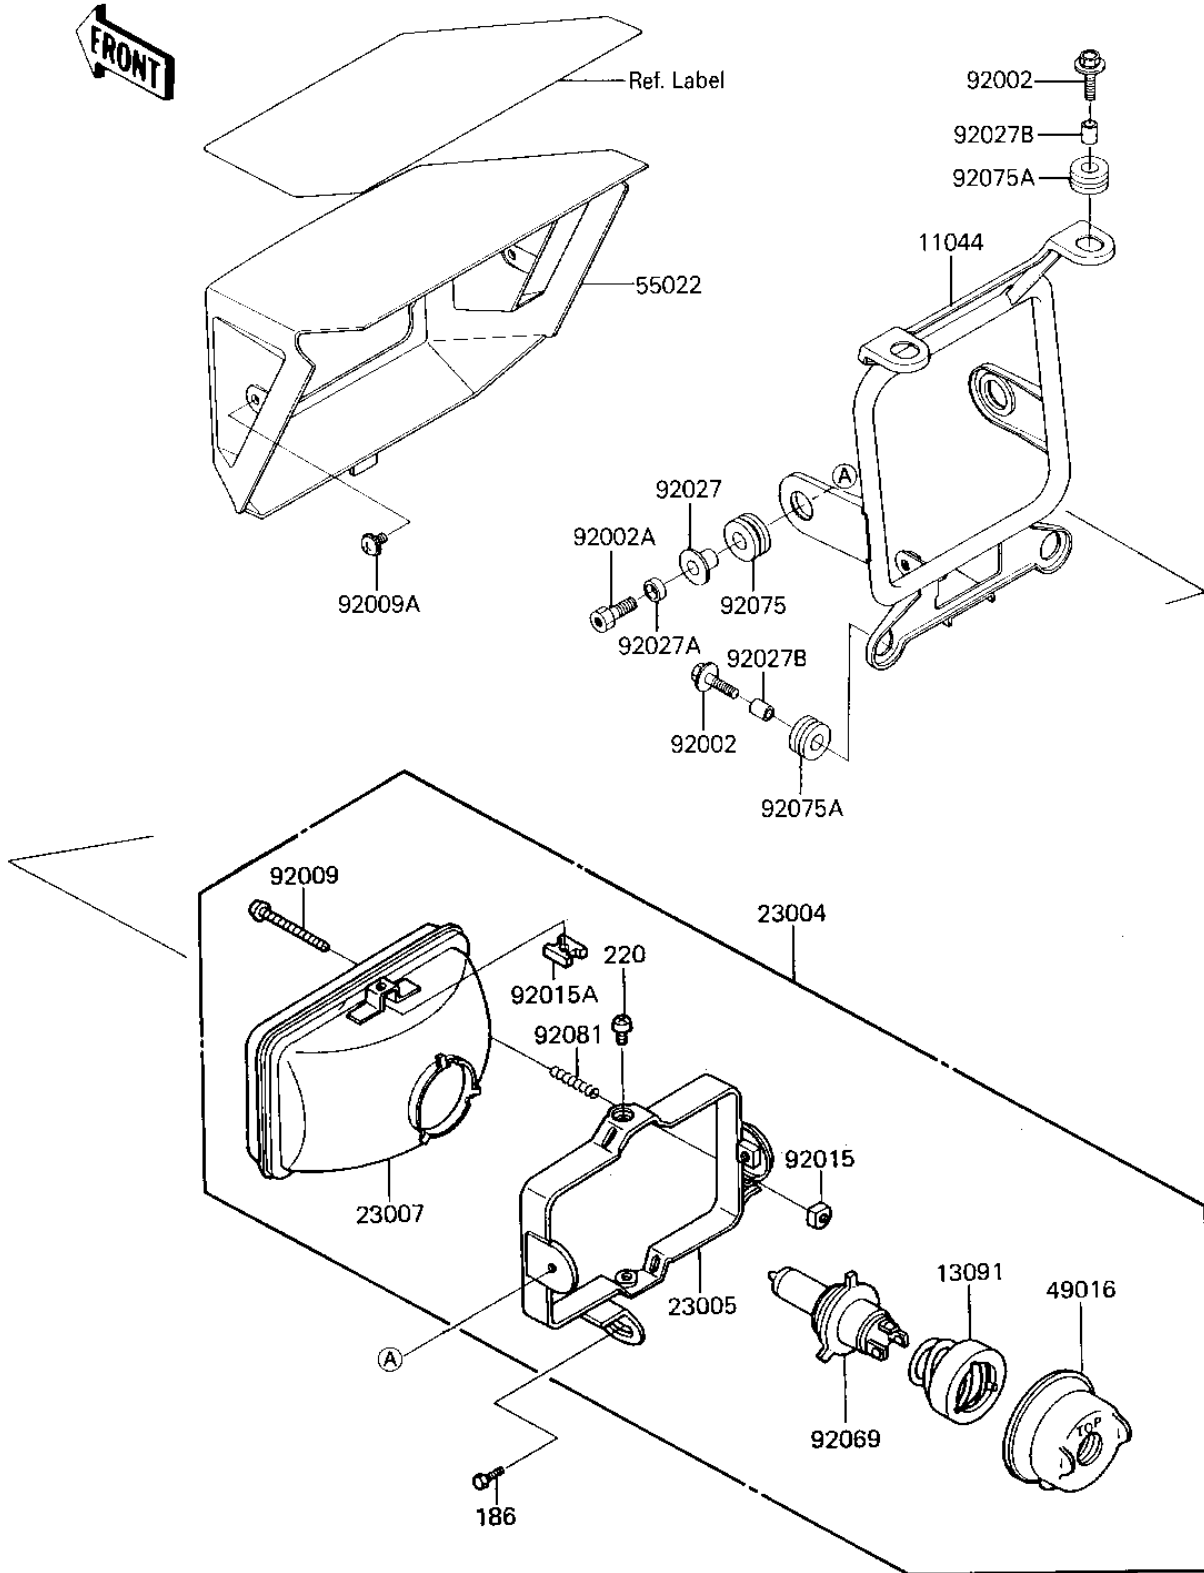

1986 Tecate® PARTS DIAGRAM

HEADLIGHT

1 2 / 10-VZJ /

1986 Tecate® PARTS LIST

HEADLIGHT

ITEM NAME	PART NUMBER	QUANTITY
BRACKET,HEAD LAMP (Ref # 11044)	11044-1551	1
HOLDER,SOCKET (Ref # 13091)	13091-1558	1
LAMP-HEAD (Ref # 23004)	23004-1251	1
BODY-COMP-HEAD LAMP (Ref # 23005)	23005-1052	1
LENS-COMP,HEAD LAMP (Ref # 23007)	23007-1174	1
COVER-SEAL,SOCKET (Ref # 49016)	49016-1037	1
COVER-HEAD (Ref # 55022)	55022-1053-6W	1
BOLT,6X25 (Ref # 92002)	92002-1137	1
BOLT (Ref # 92002A)	92002-1754	1
SCREW,FOCUS ADJUSTING (Ref # 92009)	92009-1065	1
SCREW,6X8 (Ref # 92009A)	92009-1294	1
NUT,4MM (Ref # 92015)	23020-018	1
NUT,5MM (Ref # 92015A)	92015-1354	1
COLLAR,FUEL TANK FITT (Ref # 92027)	92027-1134	1
COLLAR,8.2X13X6 (Ref # 92027A)	92027-1565	1
COLLAR,REAR FENDER (Ref # 92027B)	92027-162	1
BULB,12V-60/55W (Ref # 92069)	92069-1002	1
DAMPER (Ref # 92075)	92160-1007	1
DAMPER RUBBER,RR FENR (Ref # 92075A)	92075-209	1
SPRING FOCUS ADJUST (Ref # 92081)	23014-005	1
BOLT (Ref # 186)	186B0614	1
SCREW PAN HEAD 5X8 (Ref # 220)	220B0508	1