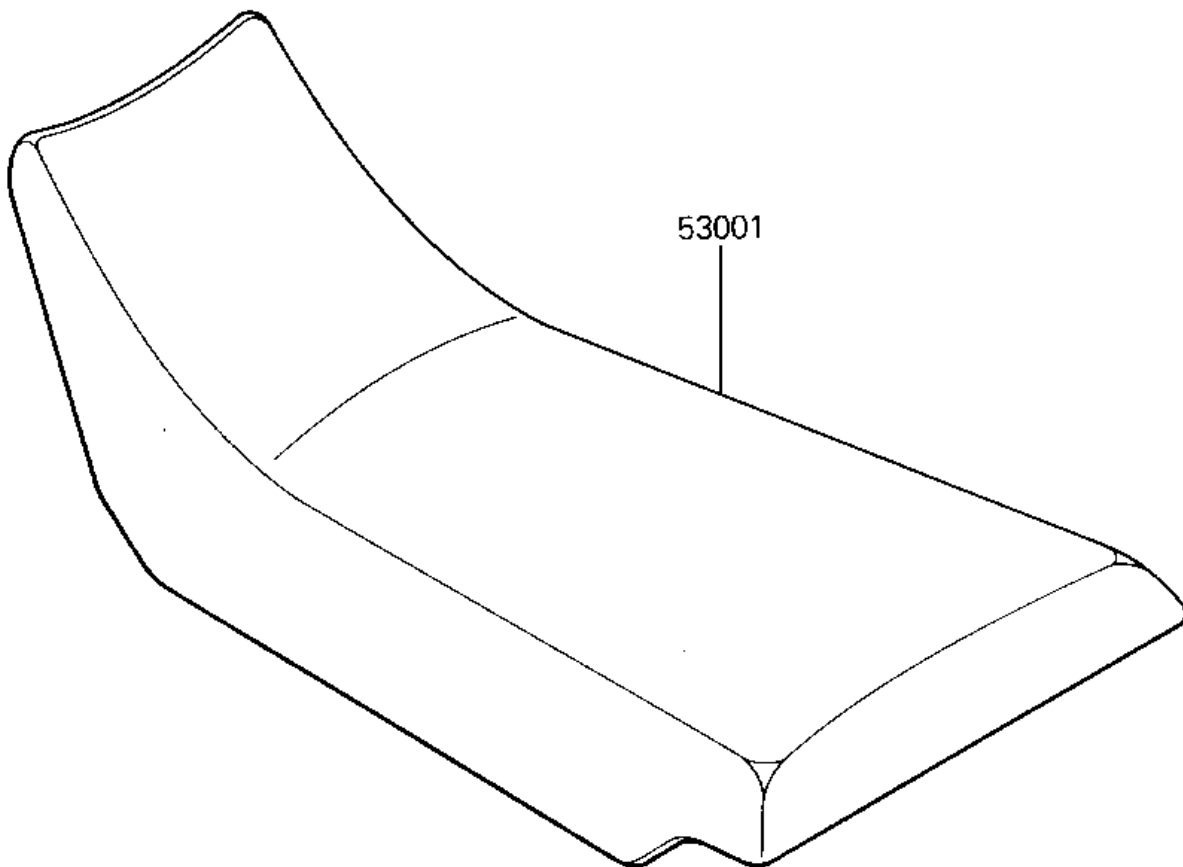

1986 Tecate® PARTS DIAGRAM

SEAT

F2510-0307

1986 Tecate® PARTS LIST

SEAT

ITEM NAME	PART NUMBER	QUANTITY
SEAT-ASSY (Ref # 53001)	53001-1439	1