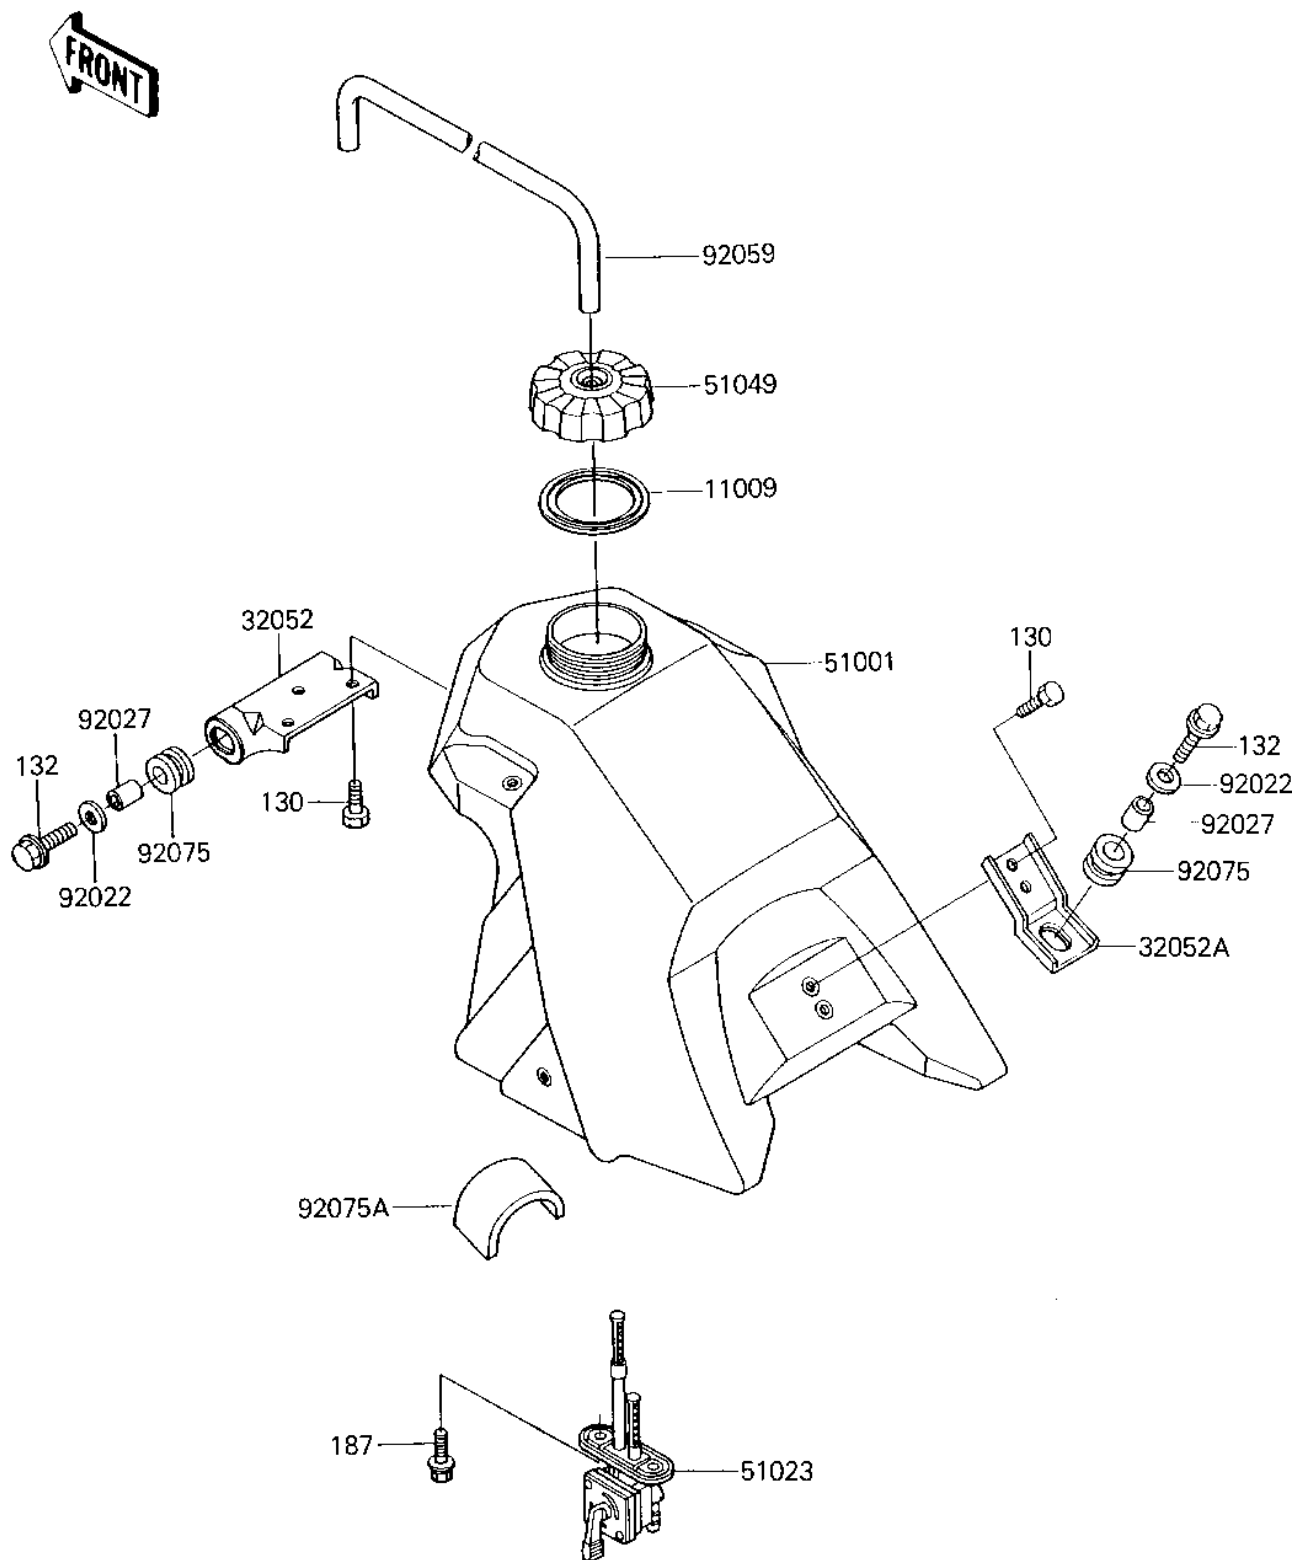

1986 Tecate® PARTS DIAGRAM

FUEL TANK

F2410-0322

1986 Tecate® PARTS LIST

FUEL TANK

ITEM NAME	PART NUMBER	QUANTITY
GASKET,FUEL TANK CAP (Ref # 11009)	11009-1623	1
BRACKET-TANK (Ref # 32052)	32052-1216	1
BRACKET-TANK (Ref # 32052A)	32052-1217	1
TANK-COMP (Ref # 51001)	51001-1232-6W	1
TAP-ASSY (Ref # 51023)	51023-1045	1
CAP-TANK,FUEL (Ref # 51049)	51049-1068	1
WASHER (Ref # 92022)	92022-1690	1
COLLAR (Ref # 92027)	92027-169	1
TUBE,5X9X350 (Ref # 92059)	92059-1265	1
DAMPER RUBB TANK REAR (Ref # 92075)	92075-030	1
DAMPER (Ref # 92075A)	92075-1382	1
BOLT,FLANGED,6X10 (Ref # 130)	130B0610	1
BOLT-FLANGED-SMALL (Ref # 132)	132G0625	1
BOLT-UPSET-WSP (Ref # 187)	187B0616	1