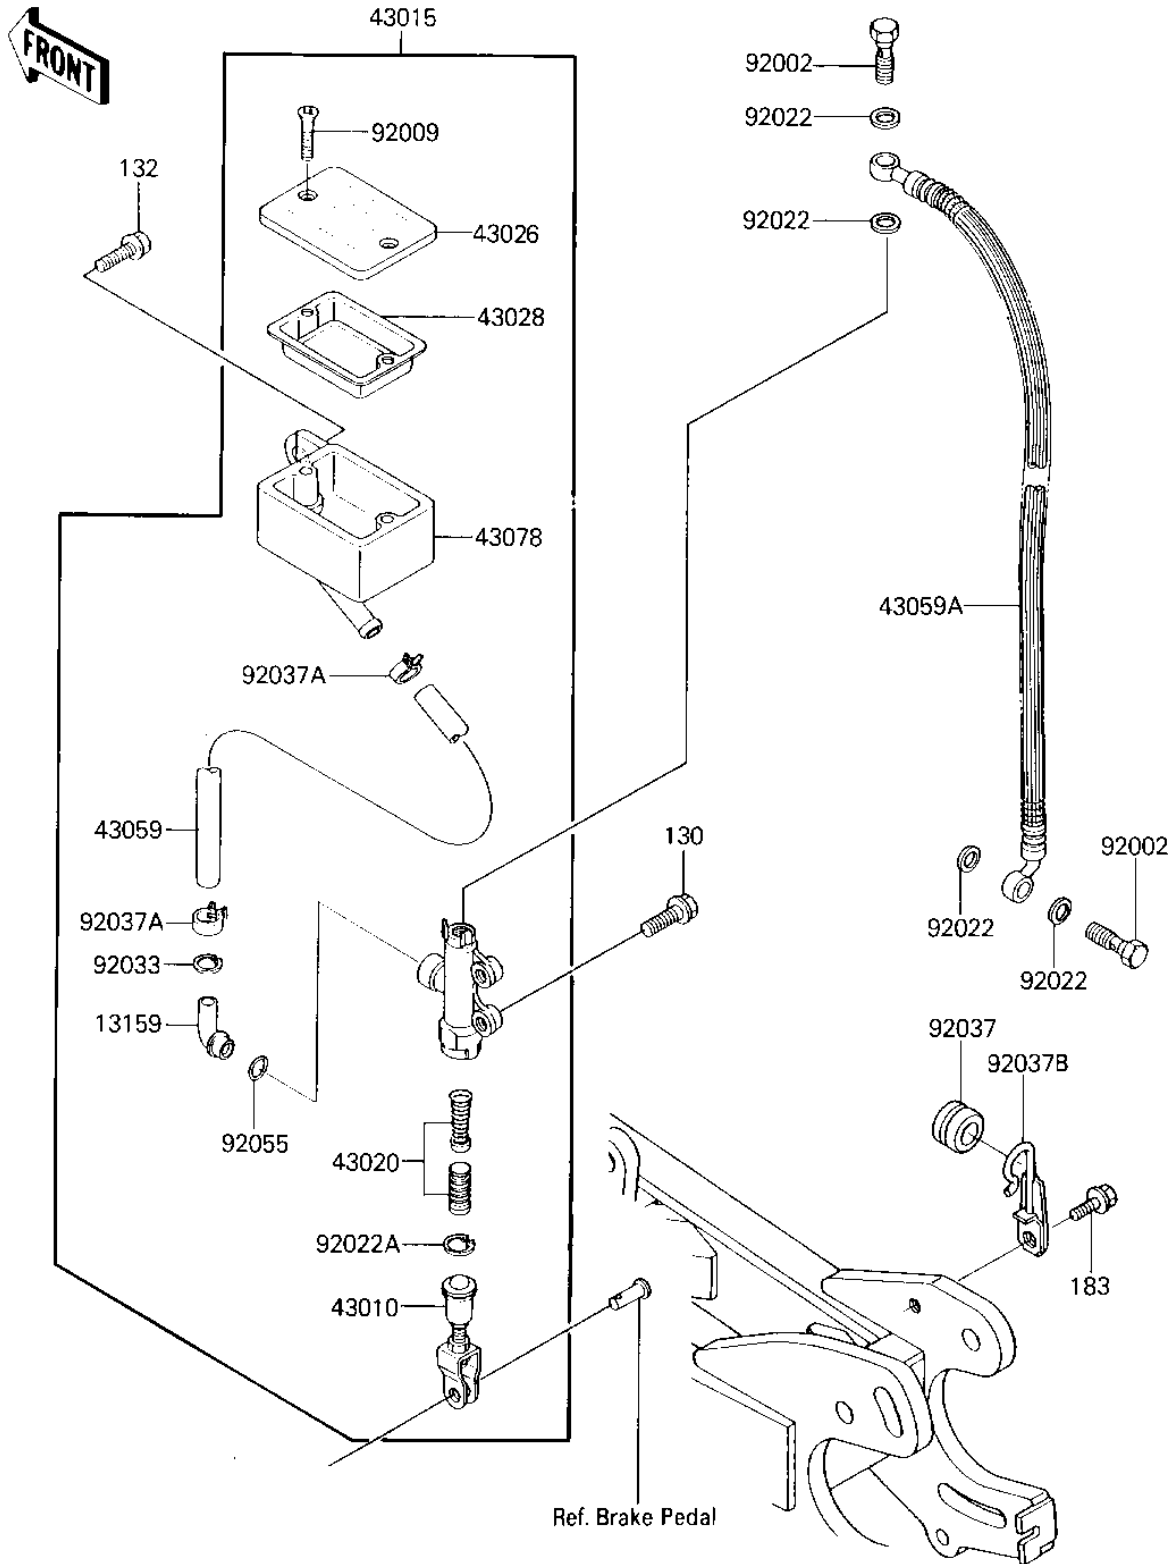

1986 Tecate® PARTS DIAGRAM

REAR MASTER CYLINDER

F2293-0067

1986 Tecate® PARTS LIST

REAR MASTER CYLINDER

ITEM NAME	PART NUMBER	QUANTITY
CONNECTOR,RR MASTER C (Ref # 13159)	13159-1052	1
ROD-ASSY-BRAKE (Ref # 43010)	43010-1057	1
CYLINDER-ASSY-MASTER, (Ref # 43015)	43015-1305	1
PISTON-COMP-BRAKE (Ref # 43020)	43020-1061	1
CAP-BRAKE,MASTER CYLI (Ref # 43026)	43026-1021	1
DIAPHRAGM,MASTER CYLI (Ref # 43028)	43028-1035	1
HOSE-BRAKE,RR MASTER (Ref # 43059)	43059-1322	1
HOSE-BRAKE,RR (Ref # 43059A)	43059-1351	1
RESERVOIR (Ref # 43078)	43078-1066	1
BOLT,OIL,L=23 (Ref # 92002)	92002-1888	1
SCREW (Ref # 92009)	92009-1409	1
WASHER-OIL BOLT (Ref # 92022)	43067-001	1
WASHER (Ref # 92022A)	92022-1601	1
RING-SNAP,20.5MM (Ref # 92033)	92033-1186	1
DAMPER RUBBER (Ref # 92037)	43064-007	1
CLAMP (Ref # 92037A)	92037-1547	1
CLAMP,BRAKE HOSE (Ref # 92037B)	92037-4014	1
RING-O (Ref # 92055)	92055-1251	1
BOLT,FLANGED,8X20 (Ref # 130)	130G0820	1
BOLT-FLANGED-SMALL (Ref # 132)	132G0620	1
BOLT-UPSET-WS-SMALL (Ref # 183)	183B0816	1