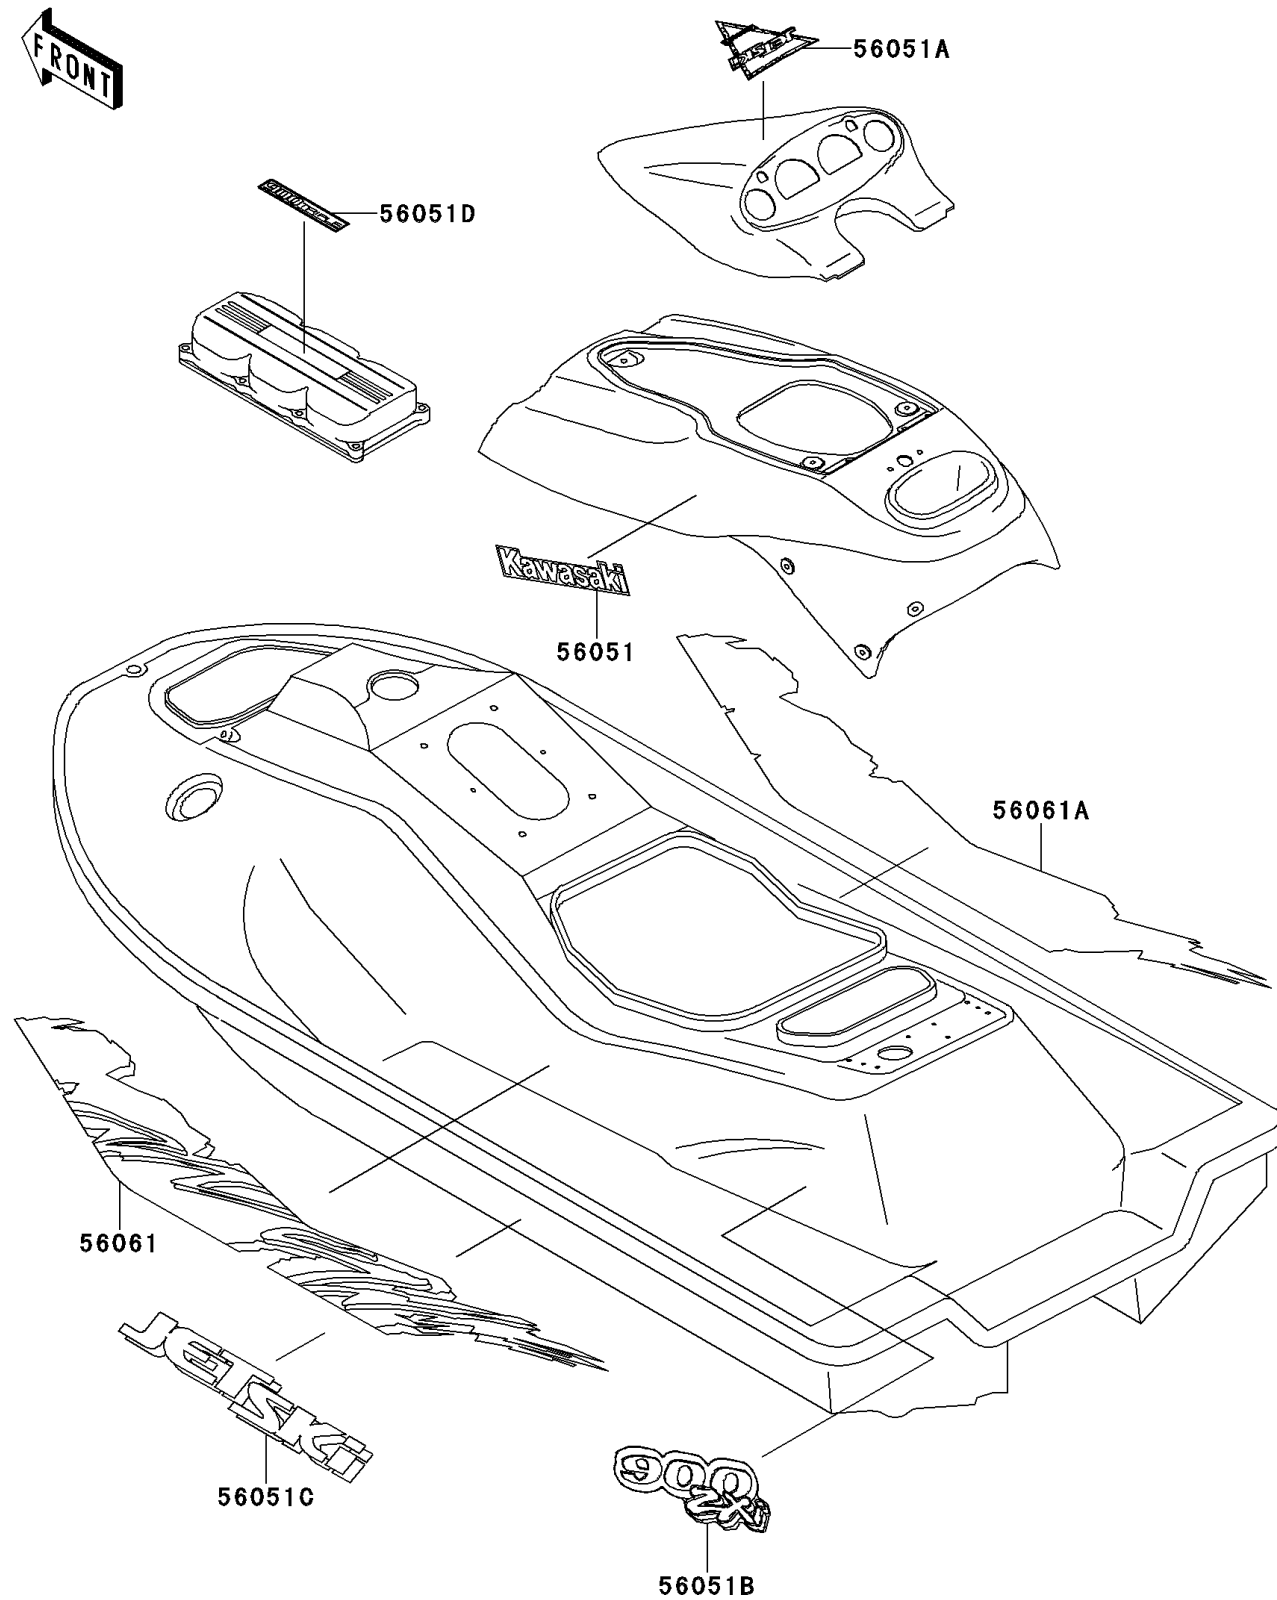

1995 JET SKI® 900 ZXi PARTS DIAGRAM

Decals(JH900-A1)(White/Violet)

F3880A

1995 JET SKI® 900 ZXi PARTS LIST

Decals(JH900-A1)(White/Violet)

ITEM NAME	PART NUMBER	QUANTITY
MARK,HANDLE COVER,KAWASAKI (Ref # 56051)	56051-3714	1
MARK,METER COVER,JET SKI (Ref # 56051A)	56051-3715	1
MARK,DECK,900 ZXI (Ref # 56051B)	56051-3716	1
MARK,HULL,JET SKI (Ref # 56051C)	56051-3717	1
MARK,900 TRIPLE (Ref # 56051D)	56051-3722	1
PATTERN,DECK,LH (Ref # 56061)	56061-3731	1
PATTERN,DECK,RH (Ref # 56061A)	56061-3732	1