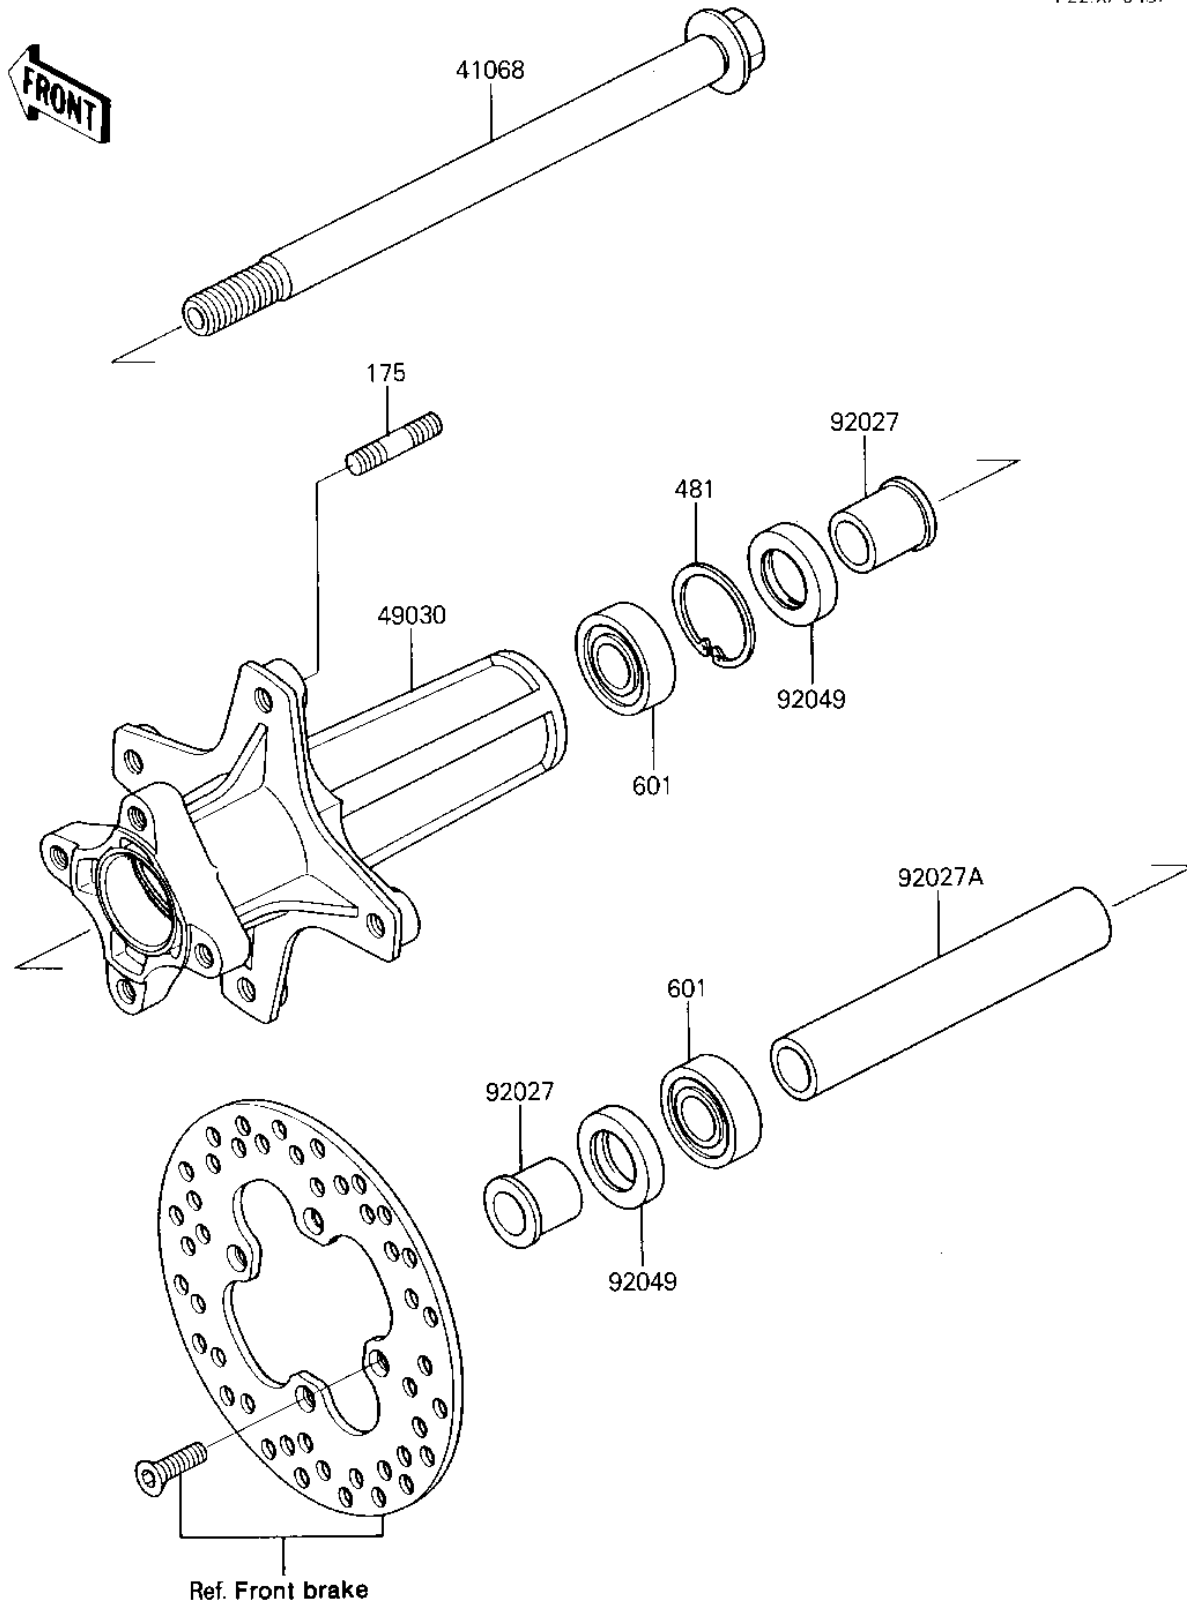

1986 Tecate® PARTS DIAGRAM

FRONT HUB

F22.80-U.13/

1986 Tecate® PARTS LIST

FRONT HUB

ITEM NAME	PART NUMBER	QUANTITY
AXLE,FR (Ref # 41068)	41068-1206	1
HUB,FR (Ref # 49030)	49030-1071	1
COLLAR,L=20 (Ref # 92027)	92027-1951	1
COLLAR,40.2X45.4X129 (Ref # 92027A)	92027-1953	1
SEAL-OIL,AG1258A0 (Ref # 92049)	92049-1110	1
BOLT-STUD-FINE,10X20 (Ref # 175)	175G1020	1
RING, SNAP,43.5M/M (Ref # 481)	92033-1040	1
BEARING-BALL #6203 (Ref # 601)	601B6203ZZ	1