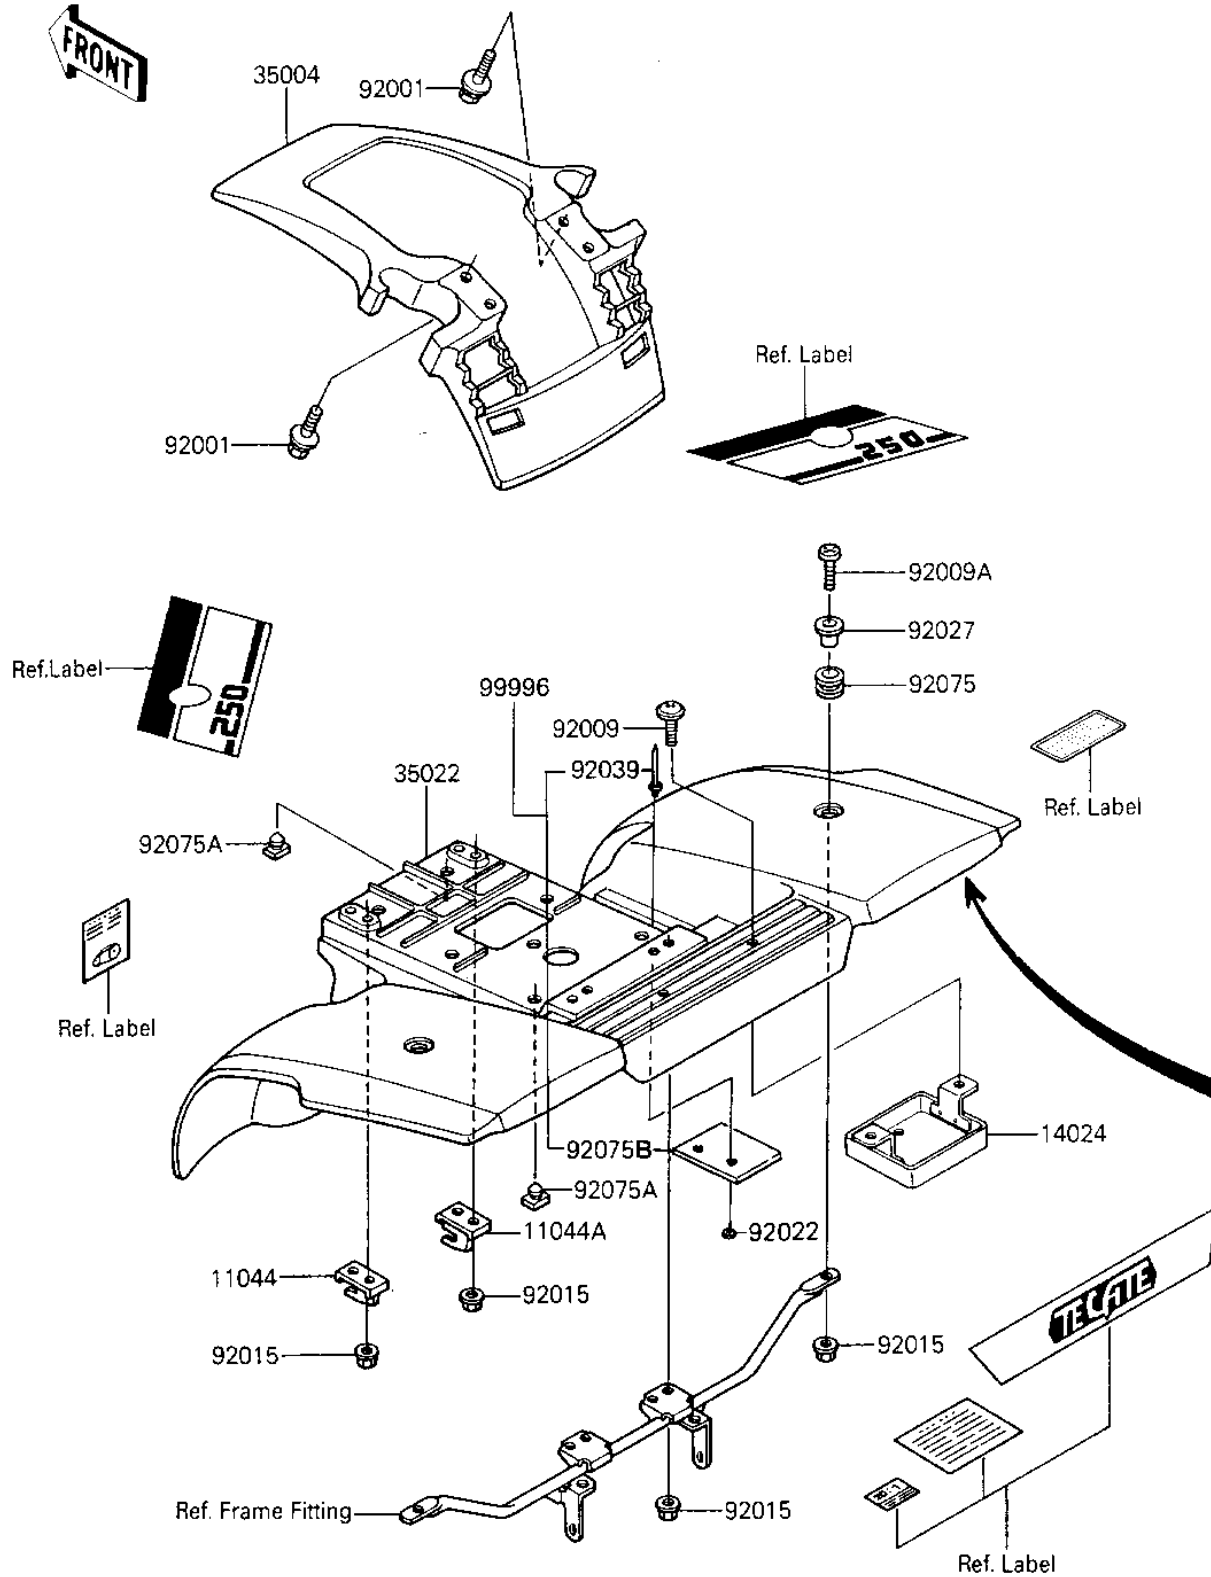

1986 Tecate® PARTS DIAGRAM

FENDERS

F2170-031D

1986 Tecate® PARTS LIST

FENDERS

ITEM NAME	PART NUMBER	QUANTITY
BRACKET,REAR FENDER,F (Ref # 11044)	11044-1798	1
BRACKET,REAR FENDER,F (Ref # 11044A)	11044-1809	1
COVER (Ref # 14024)	14024-1287	1
FENDER-FRONT (Ref # 35004)	35004-1181-6W	1
FENDER-COMP RR L GREN (Ref # 35022)	35022-1230-6W	1
BOLT,W/SP,6X16 (Ref # 92001)	92001-1763	1
SCREW,6X14 (Ref # 92009)	92009-1287	1
SCREW,6X22 (Ref # 92009A)	92009-1347	1
NUT-6MM (Ref # 92015)	92015-1078	1
WASHER (Ref # 92022)	92022-4017	1
COLLAR (Ref # 92027)	92027-1045	1
RIVET (Ref # 92039)	92039-4006	1
DAMPER RUBBER,CASE (Ref # 92075)	92075-222	1
DAMPER,SEAT (Ref # 92075A)	92075-1153	1
DAMPER (Ref # 92075B)	92075-1868	1
KIT,DAMPER,KXT250B1 (Ref # 99996)	99996-1093	1