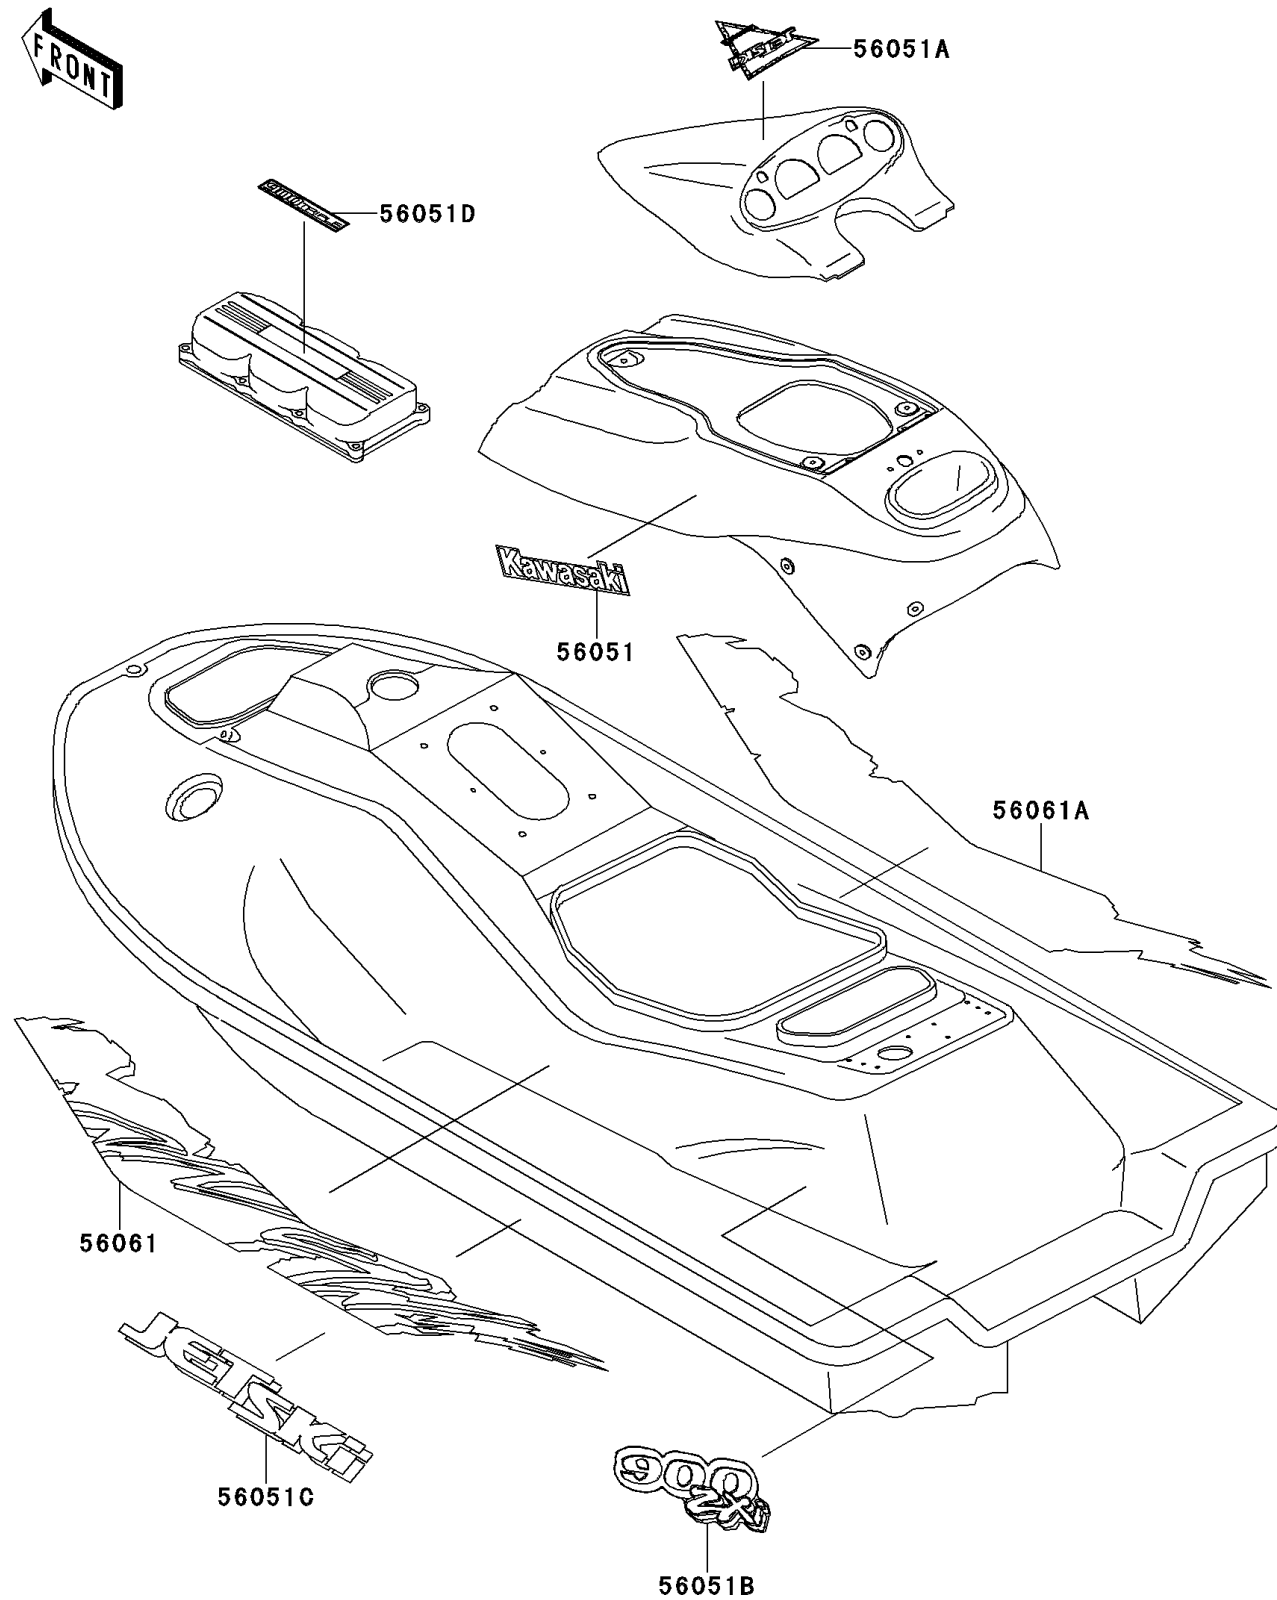

## 1995 JET SKI® 900 ZXi PARTS DIAGRAM

Decals(JH900-A1)(White/Red)

F3880

## 1995 JET SKI® 900 ZXi PARTS LIST

Decals(JH900-A1)(White/Red)

ITEM NAME	PART NUMBER	QUANTITY
MARK,HANDLE COVER,KAWASAKI (Ref # 56051)	56051-3718	1
MARK,METER COVER,JET SKI (Ref # 56051A)	56051-3719	1
MARK,DECK,900 ZXI (Ref # 56051B)	56051-3720	1
MARK,HULL,JET SKI (Ref # 56051C)	56051-3721	1
MARK,900 TRIPLE (Ref # 56051D)	56051-3722	1
PATTERN,DECK,LH (Ref # 56061)	56061-3733	1
PATTERN,DECK,RH (Ref # 56061A)	56061-3734	1