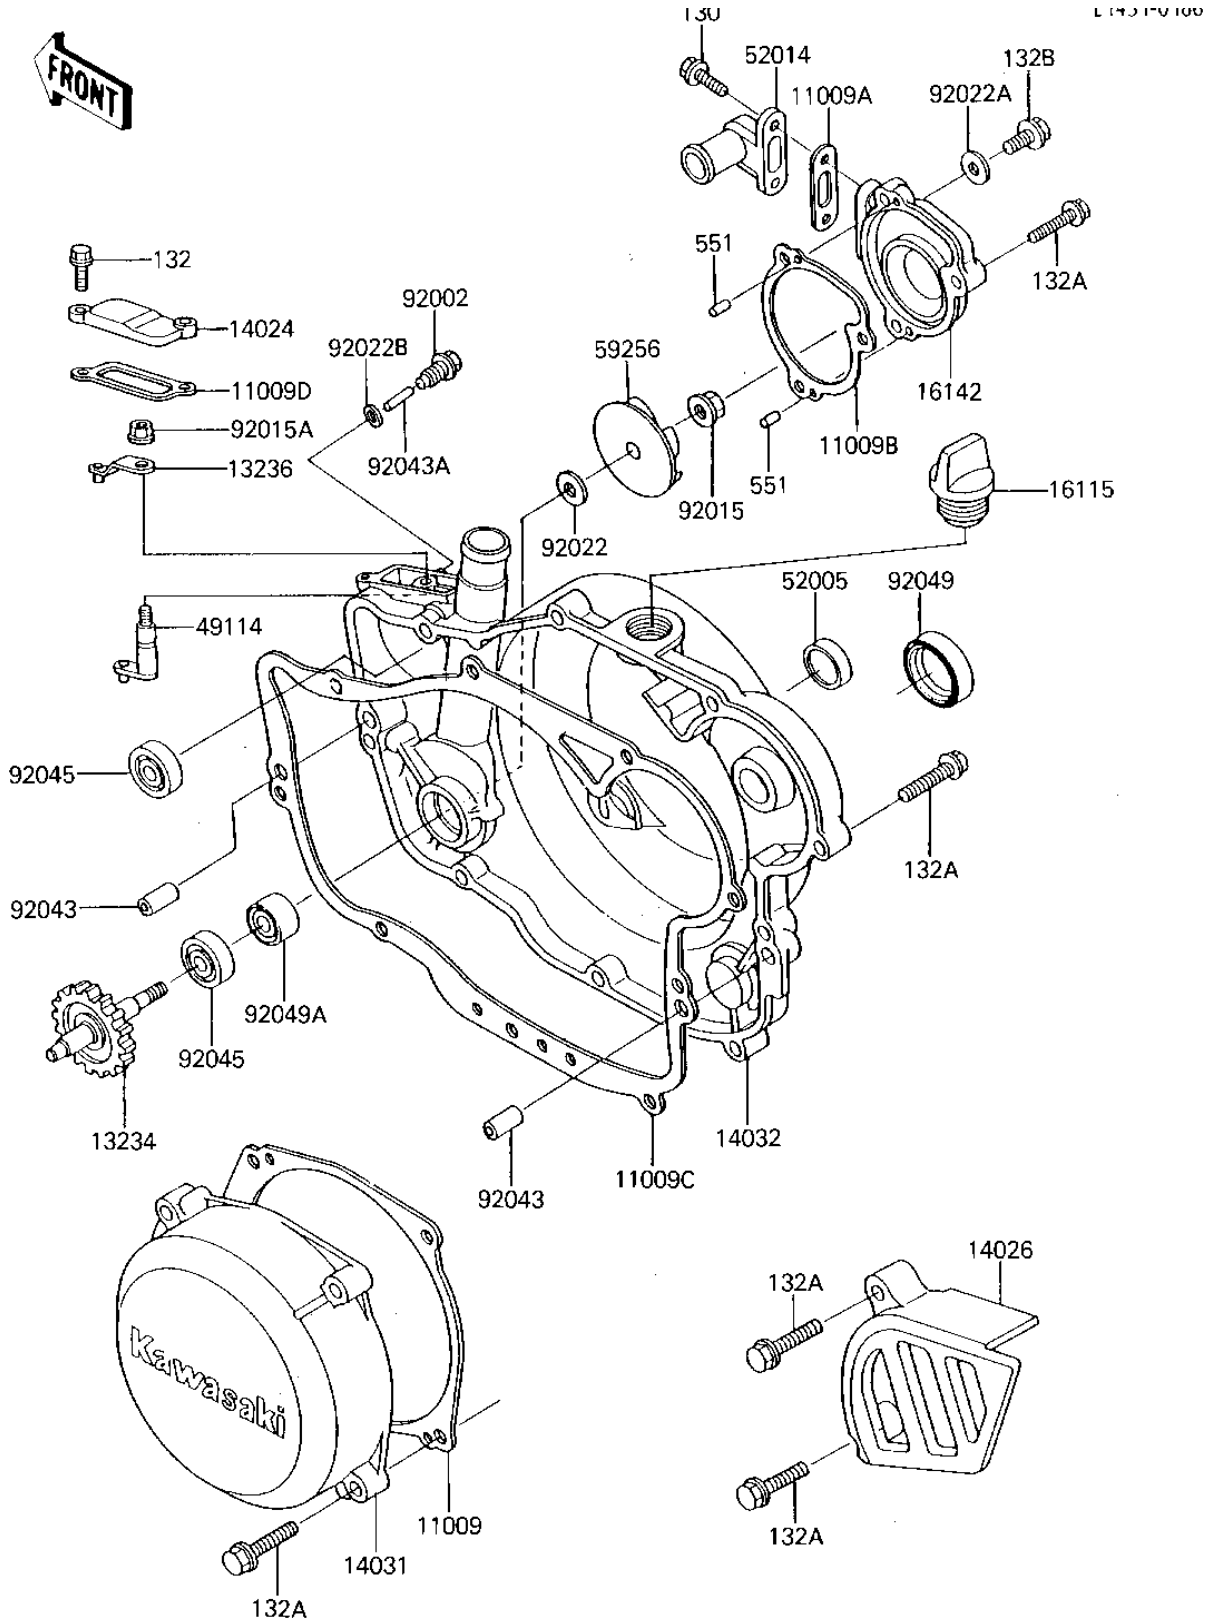

1986 Tecate® PARTS DIAGRAM

ENGINE COVERS/WATER PUMP

1986 Tecate® PARTS LIST

ENGINE COVERS/WATER PUMP

ITEM NAME	PART NUMBER	QUANTITY
GASKET,GENERATOR COVE (Ref # 11009)	11009-1319	1
GASKET,ELBOW (Ref # 11009A)	11009-1952	1
GASKET,WATER PUMP COV (Ref # 11009B)	11009-1953	1
GASKET,CLUTCH COVER (Ref # 11009C)	11009-1548	1
GASKET,GOVERNOR (Ref # 11009D)	11009-1549	1
SHAFT-COMP,WATER PUMP (Ref # 13234)	13234-1062	1
LEVER-COMP,GOVERNOR (Ref # 13236)	13236-1141	1
COVER,GOVERNOR (Ref # 14024)	14024-1139	1
COVER-CHAIN (Ref # 14026)	14026-1119	1
COVER-GENERATOR (Ref # 14031)	14031-1104	1
COVER-CLUTCH (Ref # 14032)	14032-1208	1
FILLER,OIL (Ref # 16115)	16115-018	1
COVER-PUMP (Ref # 16142)	16142-1067	1
SHAFT-GOVERNOR (Ref # 49114)	49114-1057	1
GAUGE,OIL LEVEL (Ref # 52005)	52005-1055	1
ELBOW (Ref # 52014)	52014-5001	1
IMPELLER,WATER PUMP (Ref # 59256)	59256-1002	1
BOLT (Ref # 92002)	92002-1357	1
NUT-6MM (Ref # 92015)	92015-1078	1
NUT,6MM (Ref # 92015A)	92015-1572	1
WASHER,6X14X2 (Ref # 92022)	92022-1393	1
WASHER,8.2X14X1 (Ref # 92022A)	92022-1488	1
WASHER,PLAIN (Ref # 92022B)	92022-304	1
PIN-DOWEL (Ref # 92043)	92042-007	1
PIN (Ref # 92043A)	92043-109	1
BEARING-BALL (Ref # 92045)	92045-1212	1
OIL SEAL,SB18307 (Ref # 92049)	92049-013	1
SEAL-OIL,MHSD8X18X10J (Ref # 92049A)	92049-1366	1
BOLT-FLANGED (Ref # 130)	130G0516	1

1986 Tecate® PARTS LIST

ENGINE COVERS/WATER PUMP

ITEM NAME	PART NUMBER	QUANTITY
BOLT-FLANGED-SMALL (Ref # 132)	132G0620	1
BOLT-FLANGED-SMALL (Ref # 132A)	132G0625	1
BOLT-FLANGED-SMALL (Ref # 132B)	132G0810	1
PIN,DOWEL,4X8 (Ref # 551)	551A0408	1