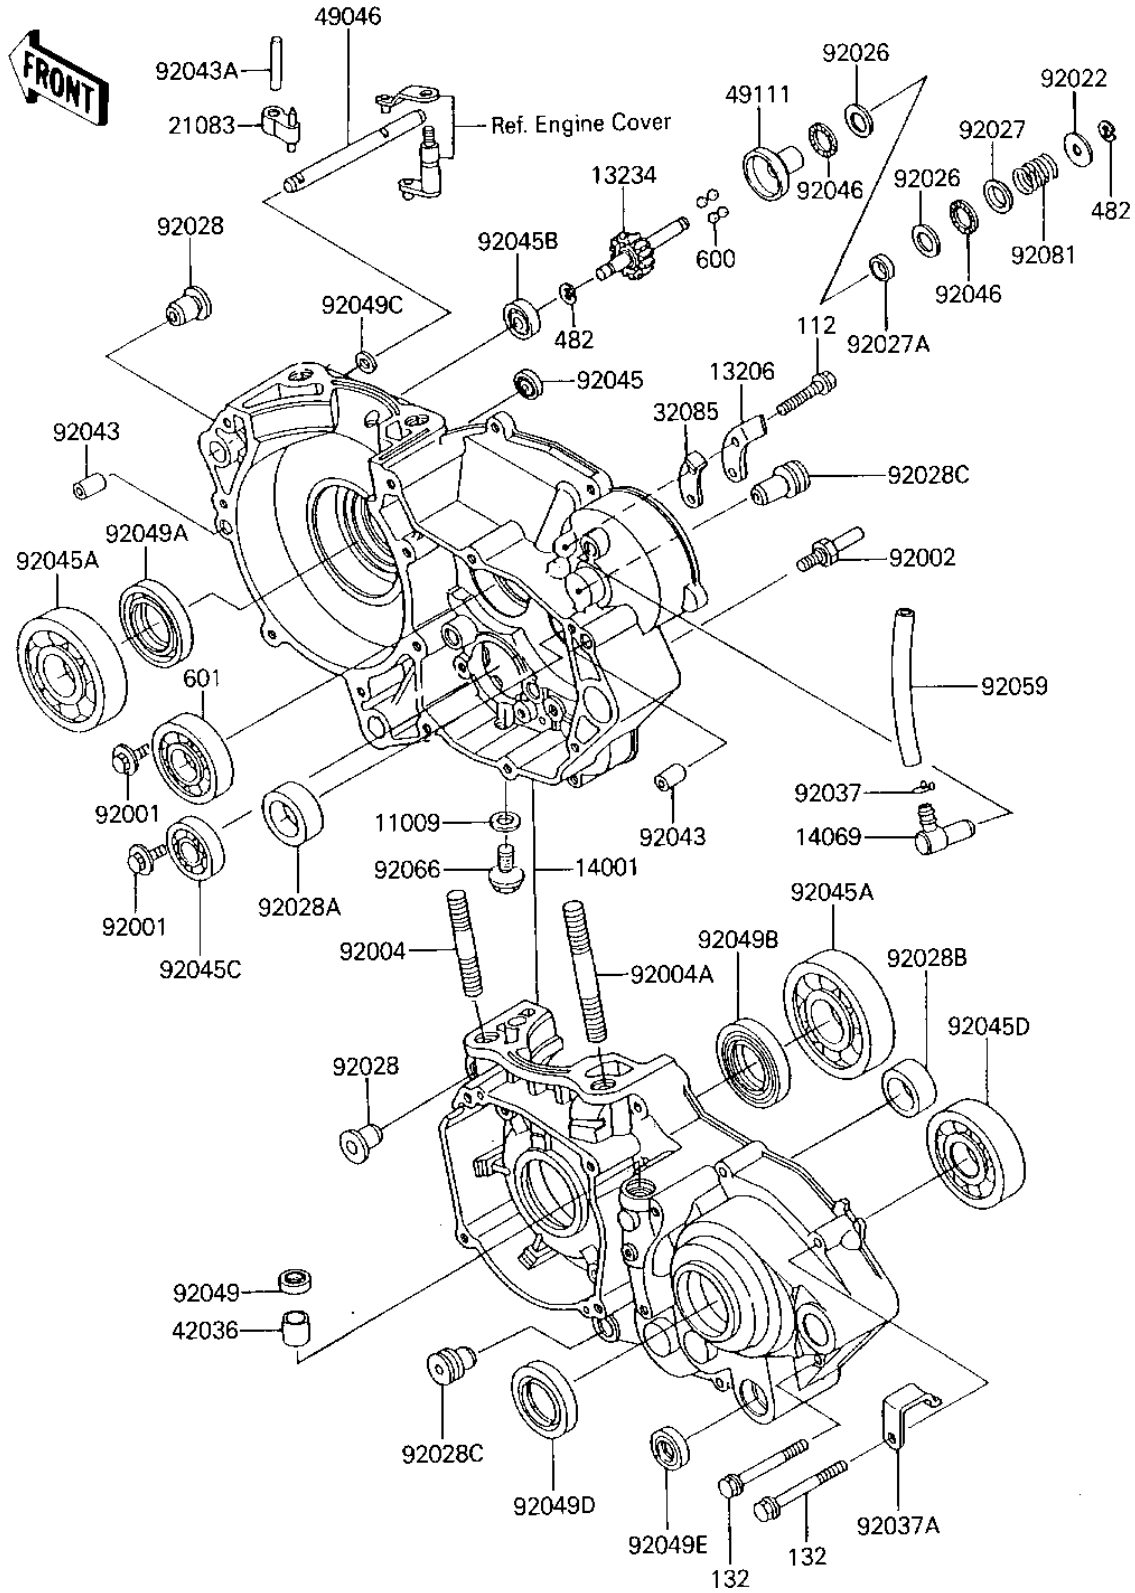

1986 Tecate® PARTS DIAGRAM

CRANKCASE

EXPLoded VIEW