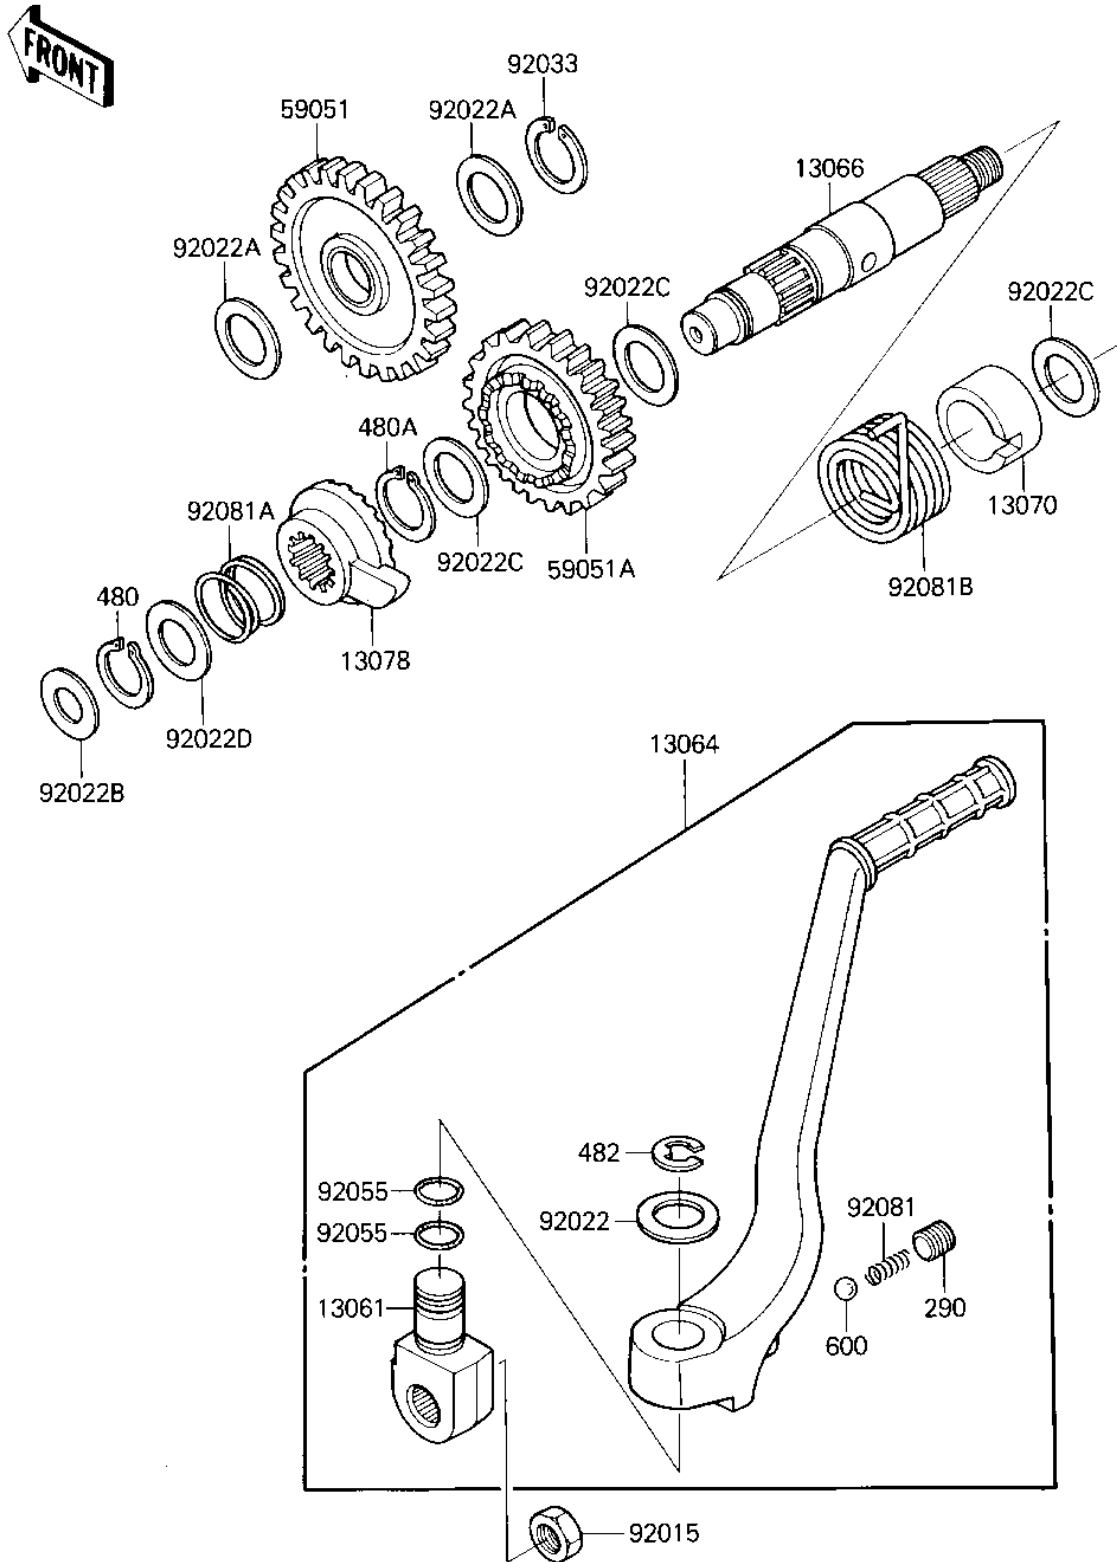

1986 Tecate® PARTS DIAGRAM

KICKSTARTER MECHANISM

E1340-0034

1986 Tecate® PARTS LIST

KICKSTARTER MECHANISM

ITEM NAME	PART NUMBER	QUANTITY
BOSS,KICK PEDAL (Ref # 13061)	13061-1055	1
LEVER-ASSY-KICK,PEDAL (Ref # 13064)	13064-1047	1
SHAFT-KICK (Ref # 13066)	13066-1026	1
GUIDE,KICK SPRING (Ref # 13070)	13070-1063	1
RATCHET (Ref # 13078)	13078-1061	1
IDLE GEAR, KICKSTRTER (Ref # 59051)	59051-1022	1
GEAR-SPUR,KICKSTARTER (Ref # 59051A)	59051-1051	1
NUT,12MM (Ref # 92015)	92015-1001	1
WASHER,PLAIN (Ref # 92022)	92022-1019	1
WASHER (Ref # 92022A)	92022-252	1
WASHER,PLAIN (Ref # 92022B)	92022-269	1
WASHER,PLAIN (Ref # 92022C)	92022-271	1
WASHER,PLAIN (Ref # 92022D)	92022-315	1
CIRCLIP,18MM (Ref # 92033)	92033-029	1
"O" RING,11.5MM (Ref # 92055)	92055-072	1
SPRING KICK PEDAL (Ref # 92081)	92081-020	1
SPRING,RATCHET (Ref # 92081A)	92081-122	1
SPRING,KICKSTARTER (Ref # 92081B)	92081-1253	1
SCREW, 8X16 (Ref # 290)	290Q0816	1
CIRCLIP 16MM (Ref # 480)	480J1600	1
CIRCLIP 18MM (Ref # 480A)	480J1800	1
RING, SNAP (Ref # 482)	482L0100	1
BALL STEEL 1/4' (Ref # 600)	600A0800	1