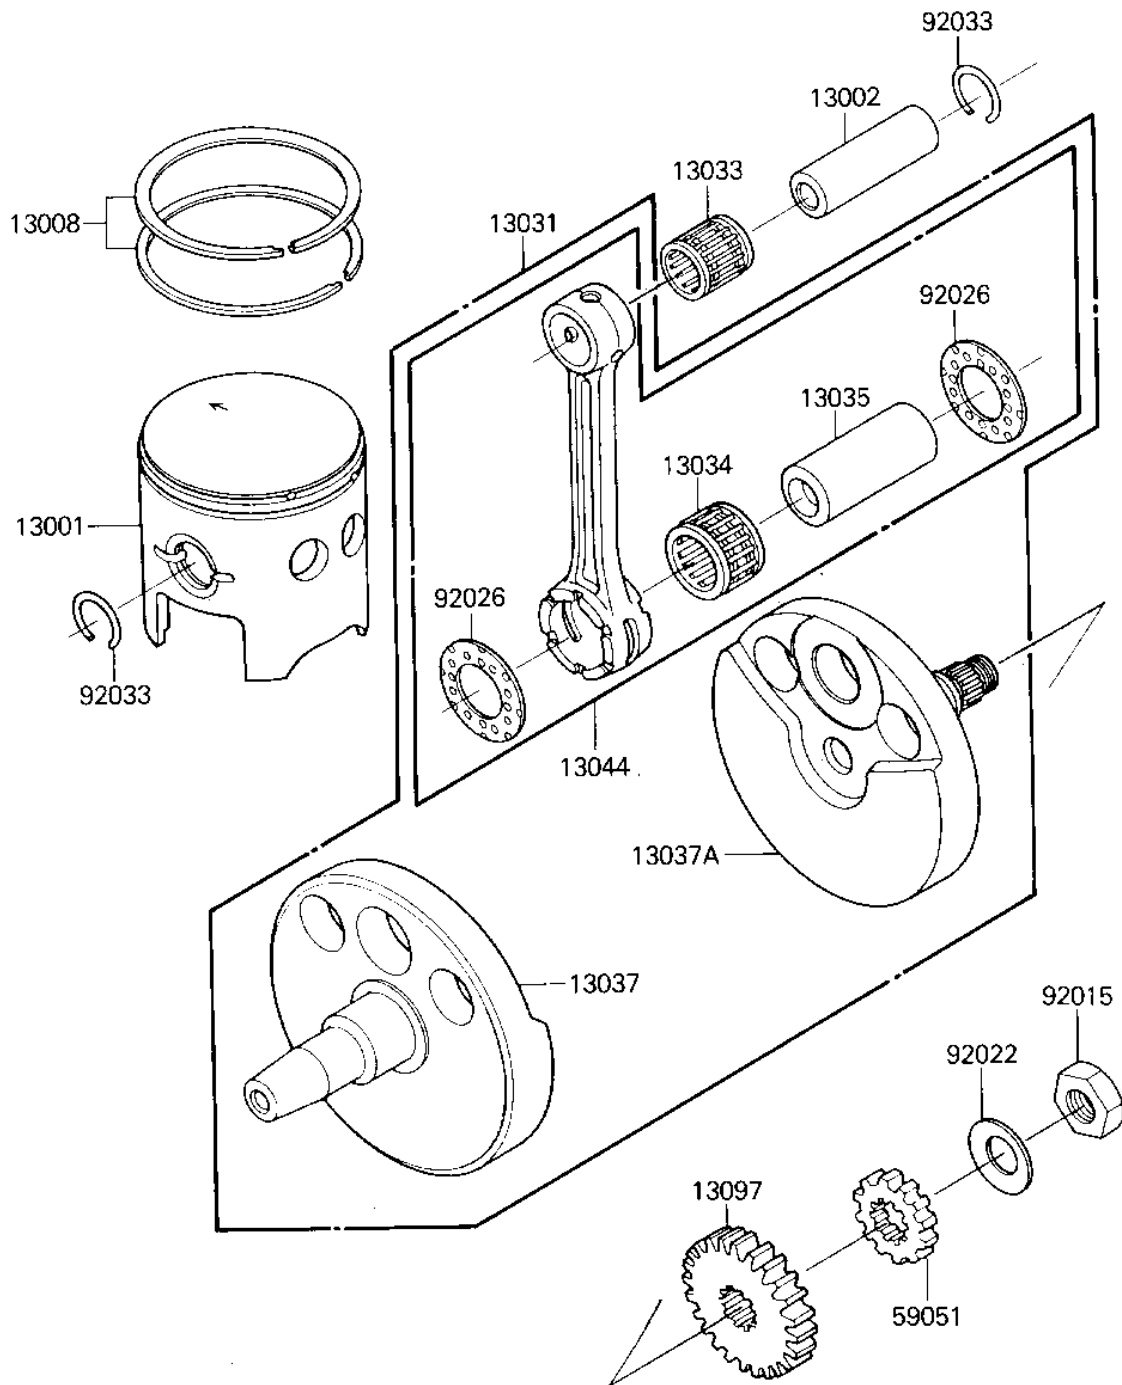

## 1986 Tecate® PARTS DIAGRAM

CRANKSHAFT/PISTON

E1320-0037

## 1986 Tecate® PARTS LIST

### CRANKSHAFT/PISTON

ITEM NAME	PART NUMBER	QUANTITY
PISTON,STD (Ref # 13001)	13001-1039	1
PIN-PISTON (Ref # 13002)	13002-017	1
RING-SET-PISTON (Ref # 13008)	13008-5068	1
CRANKSHAFT-COMP (Ref # 13031)	13031-1213	1
BEARING-SMALL END (Ref # 13033)	13033-1010	1
BEARING-BIG END,H24X3 (Ref # 13034)	13034-1060	1
PIN,CRANK (Ref # 13035)	13035-034	1
CRANKSHAFT (Ref # 13037)	13037-1097	1
CRANKSHAFT,RH (Ref # 13037A)	13037-1275	1
SET-CONNECTING ROD (Ref # 13044)	13044-5042	1
GEAR-PRIMARY SPUR,18T (Ref # 13097)	13097-1084	1
GEAR-SPUR,WATER PUMP, (Ref # 59051)	59051-1049	1
NUT,16MM (Ref # 92015)	92015-1176	1
WASHER,16.3X29X1.75 (Ref # 92022)	92022-1356	1
SPACER (Ref # 92026)	92026-1241	1
CIRCLIP-PISTON PIN (Ref # 92033)	92036-015	1