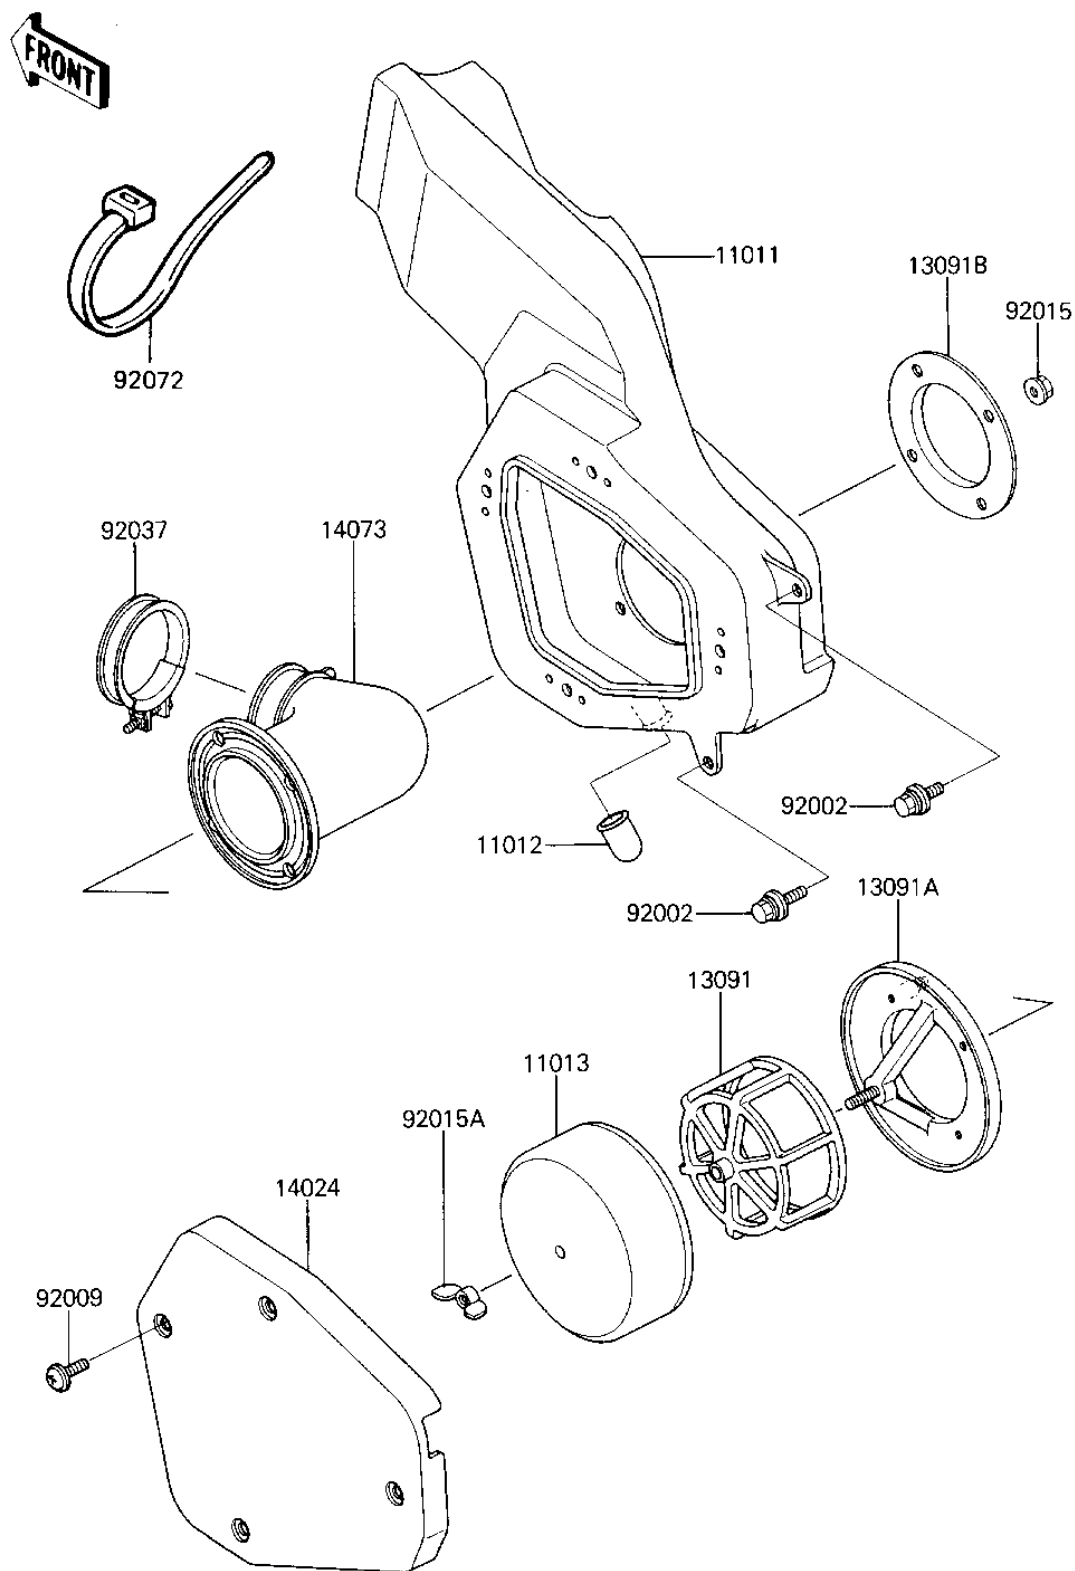

## 1986 Tecate® PARTS DIAGRAM

AIR CLEANER

E1130-0205

## 1986 Tecate® PARTS LIST

### AIR CLEANER

ITEM NAME	PART NUMBER	QUANTITY
CASE-AIR FILTER (Ref # 11011)	11011-1208	1
CAP,DRAIN (Ref # 11012)	11012-1308	1
ELEMENT-AIR FILTER (Ref # 11013)	11013-1136	1
HOLDER,ELEMENT (Ref # 13091)	13091-1403	1
HOLDER (Ref # 13091A)	13091-1404	1
HOLDER (Ref # 13091B)	13091-1405	1
COVER,AIR FILTER CASE (Ref # 14024)	14024-1140	1
DUCT,AIR FILTER (Ref # 14073)	14073-1237	1
BOLT (Ref # 92002)	92150-1506	1
SCREW,6X14 (Ref # 92009)	92009-1287	1
NUT,FLANGED,5MM (Ref # 92015)	92015-1259	1
NUT,AIR CLEANER CAP (Ref # 92015A)	92016-062	1
CLAMP (Ref # 92037)	92037-171	1
BAND,L-444.5 (Ref # 92072)	92072-1211	1