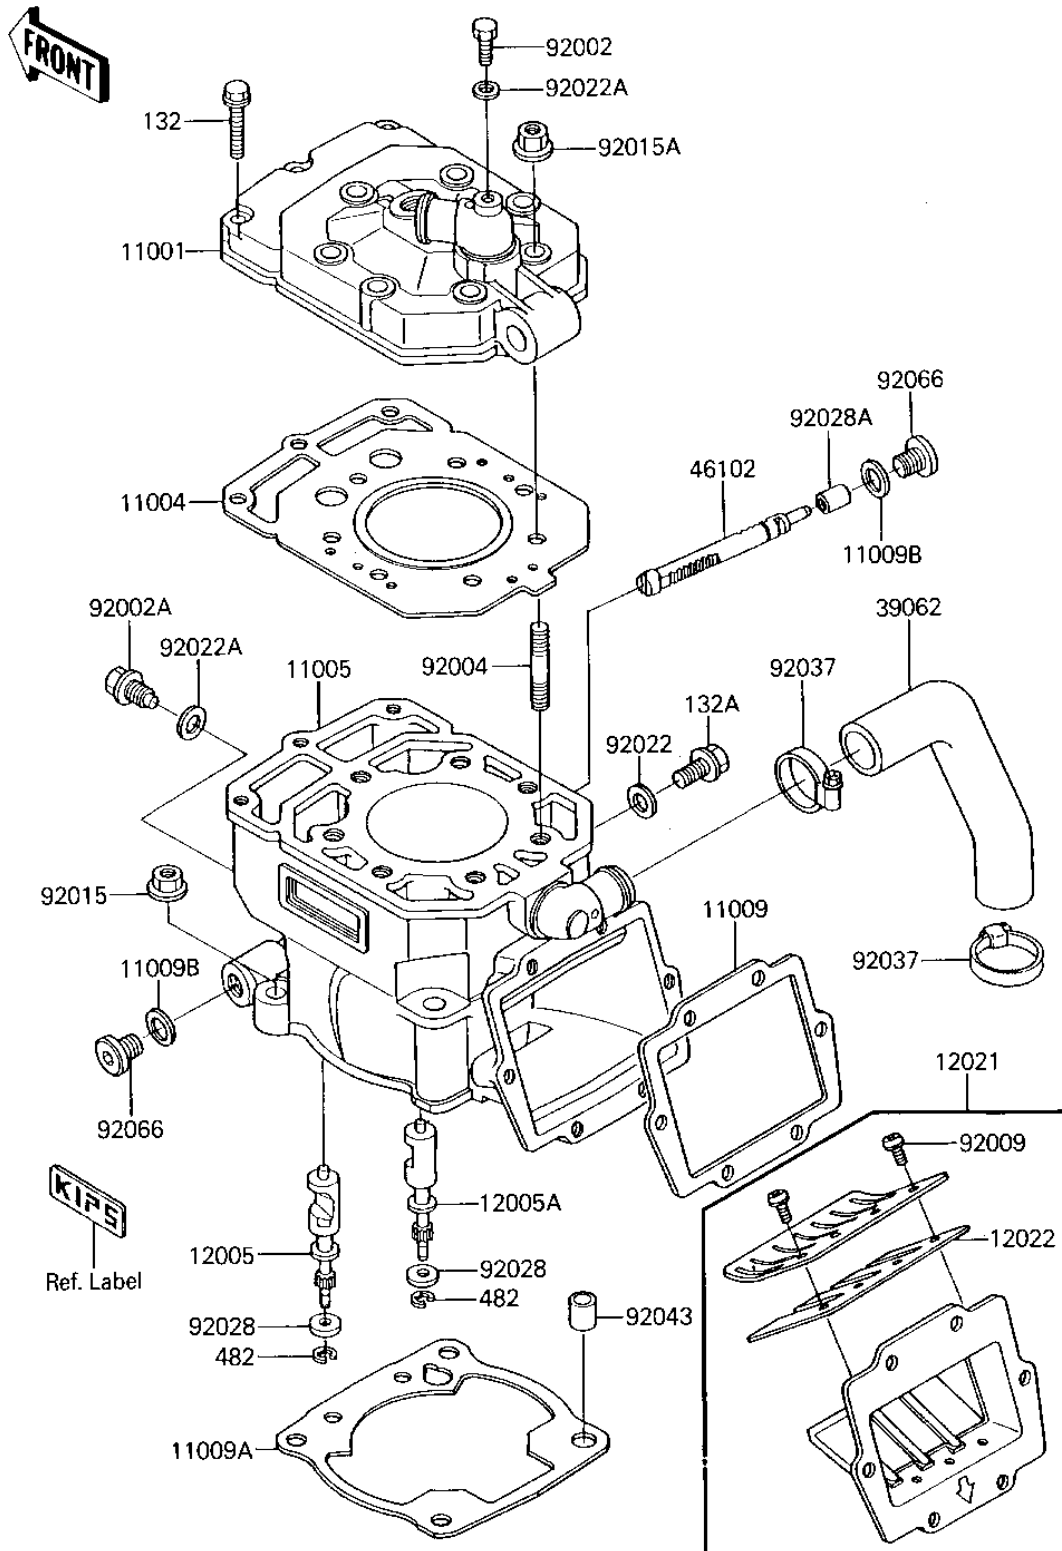

## 1986 Tecate® PARTS DIAGRAM

CYLINDER HEAD/CYLINDER/REED VALVE

E1110-0020

## 1986 Tecate® PARTS LIST

CYLINDER HEAD/CYLINDER/REED VALVE

ITEM NAME	PART NUMBER	QUANTITY
HEAD-CYLINDER (Ref # 11001)	11001-1216	1
GASKET-HEAD (Ref # 11004)	11004-1144	1
CYLINDER-ENGINE (Ref # 11005)	11005-1471	1
GASKET,REED VALVE (Ref # 11009)	11009-1950	1
GASKET,CYLINDER BASE (Ref # 11009A)	11009-1546	1
GASKET-DRAIN PLUG (Ref # 11009B)	92065-073	1
VALVE-EXHAUST,LH (Ref # 12005)	12005-1069	1
VALVE-EXHAUST,RH (Ref # 12005A)	12005-1070	1
VALVE-ASSY-REED (Ref # 12021)	12021-1058	1
VALVE-REED (Ref # 12022)	12022-1017	1
HOSE-COOLING (Ref # 39062)	39062-1105	1
ROD,GOVERNOR (Ref # 46102)	46102-1156	1
BOLT,6X10 (Ref # 92002)	92002-1222	1
BOLT (Ref # 92002A)	92002-1357	1
STUD (Ref # 92004)	92004-1210	1
SCREW,REED VALVE (Ref # 92009)	92009-1014	1
NUT,10MM (Ref # 92015)	92015-1415	1
NUT-8MM (Ref # 92015A)	92015-1143	1
WASHER,8.2X14X1 (Ref # 92022)	92022-1488	1
WASHER,PLAIN (Ref # 92022A)	92022-304	1
BUSHING,6X18X5 (Ref # 92028)	92028-1389	1
BUSHING,5.6X10X14 (Ref # 92028A)	92028-1413	1
CLAMP,COOLING HOSE (Ref # 92037)	92037-1589	1
PIN,11X14X12.3 (Ref # 92043)	92043-1266	1
PLUG,12X10 (Ref # 92066)	92066-1222	1
BOLT-FLANGED-SMALL (Ref # 132)	132G0625	1
BOLT-FLANGED-SMALL (Ref # 132A)	132G0810	1
CIRCLIP-TYPE-E (Ref # 482)	482J5000	1