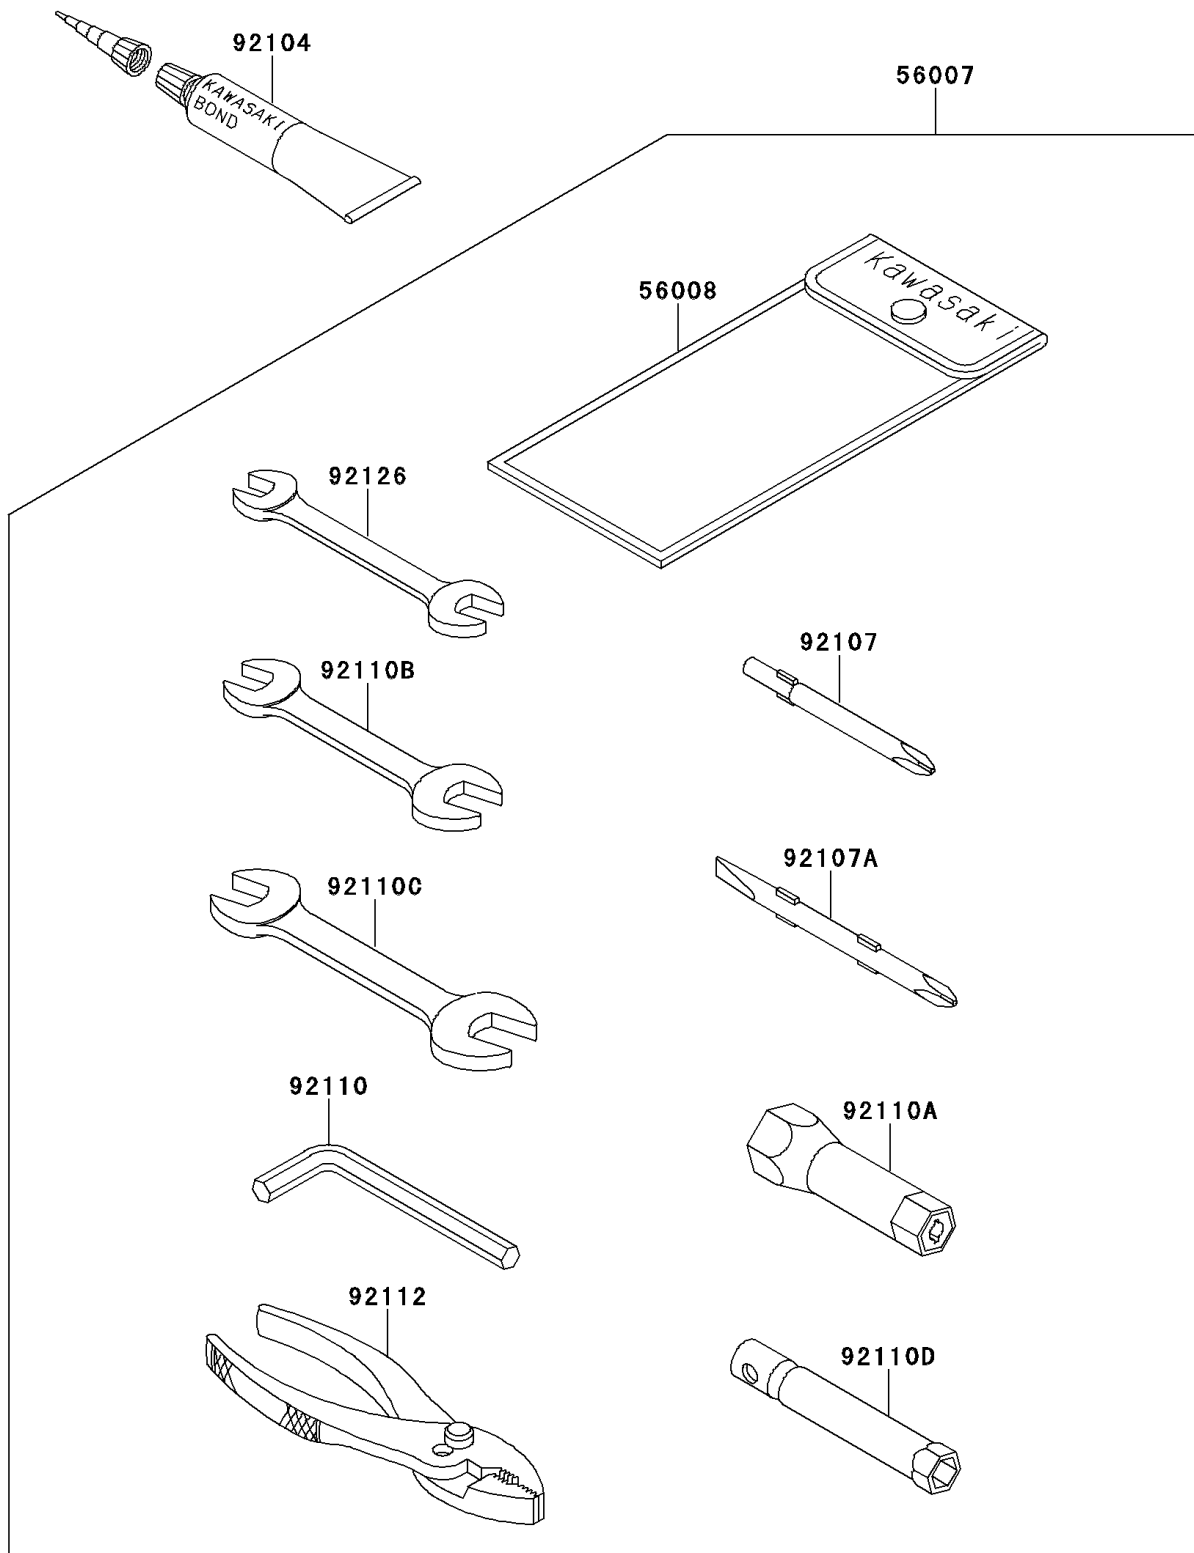

1995 JET SKI® 900 ZXi PARTS DIAGRAM

Owner's Tools

F3182

1995 JET SKI® 900 ZXi PARTS LIST

Owner's Tools

ITEM NAME	PART NUMBER	QUANTITY
TOOL-KIT (Ref # 56007)	56007-3710	1
BAG,TOOL (Ref # 56008)	56008-1007	1
GASKET-LIQUID,TUBE,100G,SILVER (Ref # 92104)	92104-002	1
TOOL-DRIVER,#3PHILLIPS (Ref # 92107)	92107-005	1
TOOL-DRIVER,#2PHILLIPS&SLOT (Ref # 92107A)	92107-1051	1
TOOL-WRENCH,ALLEN,5MM (Ref # 92110)	92110-1015	1
TOOL-WRENCH,BOX,21MM (Ref # 92110A)	92110-1113	1
TOOL-WRENCH,OPEN END,10X12 (Ref # 92110B)	92110-1152	1
TOOL-WRENCH,OPEN END,14X17 (Ref # 92110C)	92110-1153	1
TOOL-WRENCH,BOX,10MM (Ref # 92110D)	92110-1156	1
TOOL-PLIERS (Ref # 92112)	92112-003	1
TOOL-WRENCH,OPEN END,8X10 (Ref # 92126)	92126-001	1