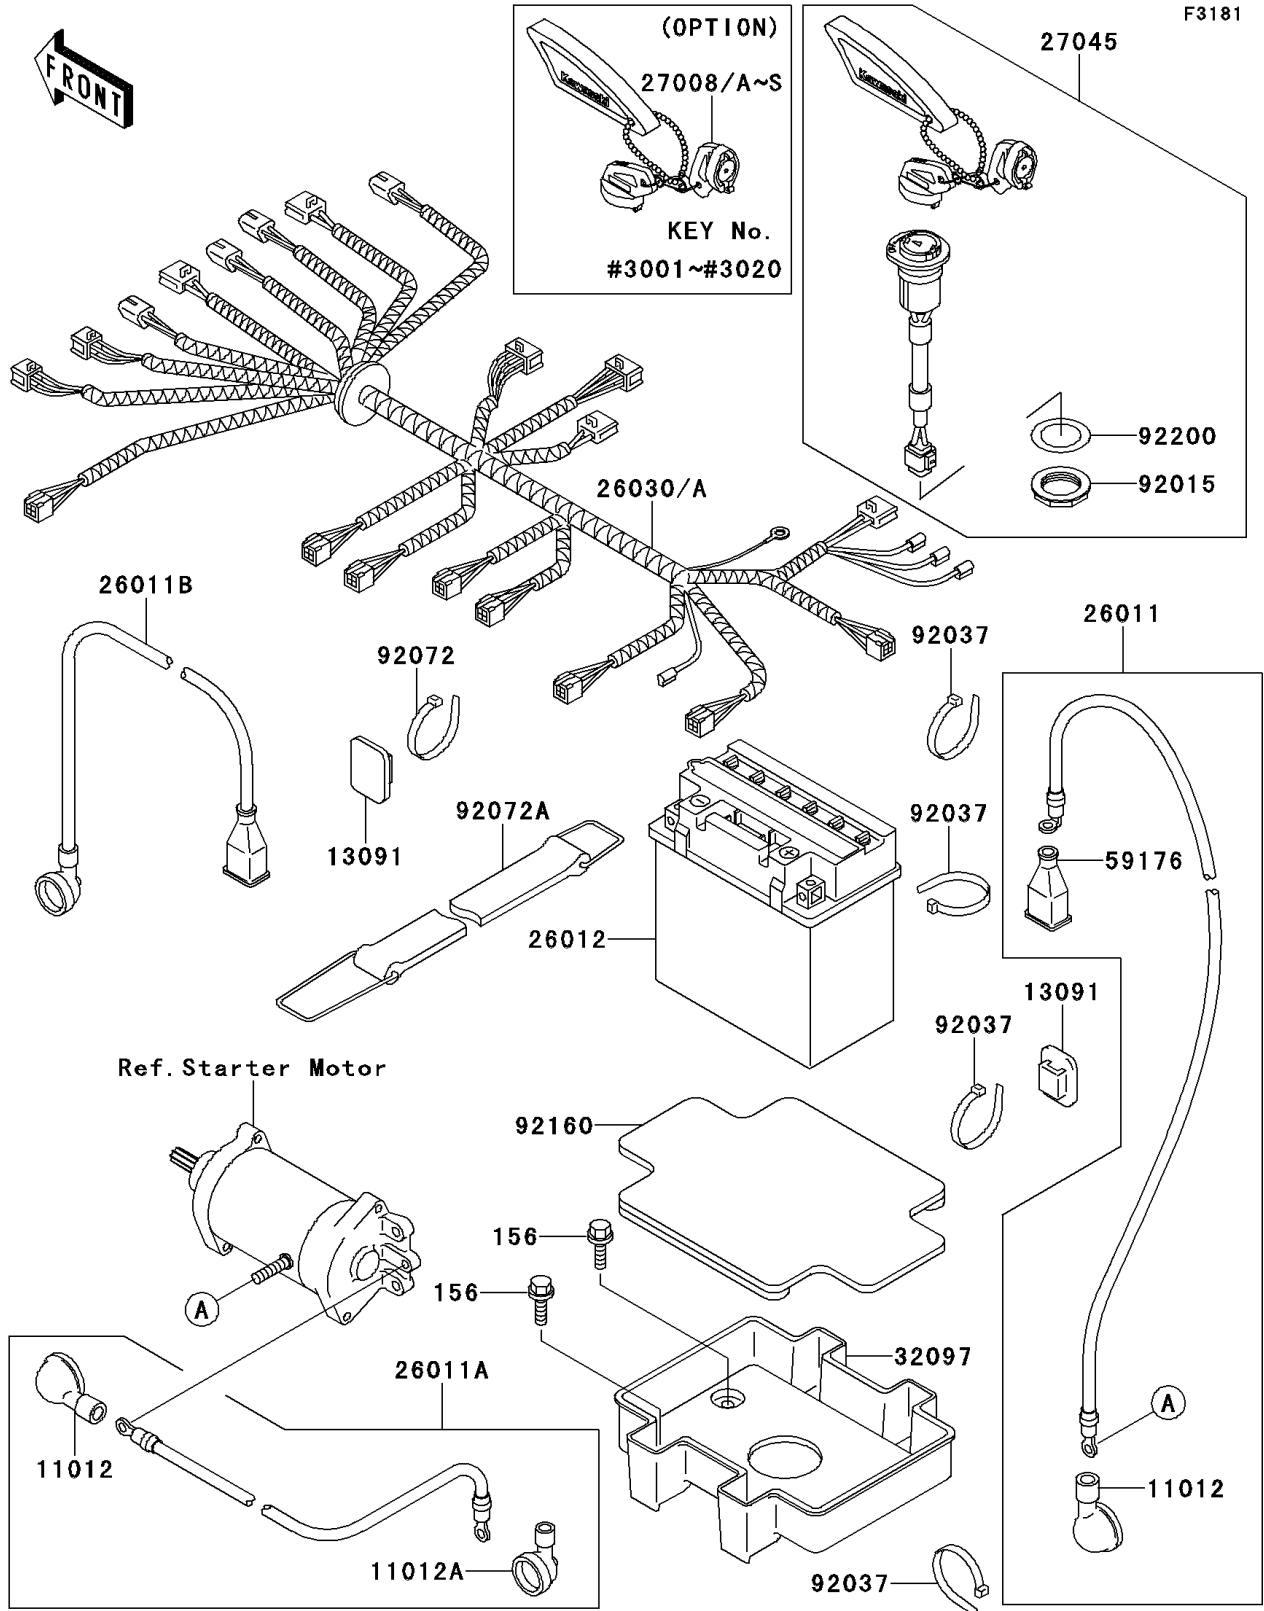

1995 JET SKI® 900 ZXi PARTS DIAGRAM

Electrical Equipment

1995 JET SKI® 900 ZXi PARTS LIST

Electrical Equipment

ITEM NAME	PART NUMBER	QUANTITY
CAP (Ref # 11012)	11012-3004	1
CAP,LEAD WIRE (Ref # 11012A)	11012-3726	1
HOLDER,BAND (Ref # 13091)	13091-3764	1
WIRE-LEAD,STARTER-BATTERY (Ref # 26011)	26011-3796	1
WIRE-LEAD,RELAY-STARTER (Ref # 26011A)	26011-3797	1
WIRE-LEAD,BATTERY(+) (Ref # 26011B)	26011-3825	1
BATTERY,YTX20L-BS,12V 18AH (Ref # 26012)	26012-3721	1
HARNESS,MAIN (Ref # 26030)	26030-3702	1
KEY-LOCK,MAGNETIC SW,#3001 (Ref # 27008)	27008-3724	1
KEY-LOCK,MAGNETIC SW,#3002 (Ref # 27008A)	27008-3725	1
KEY-LOCK,MAGNETIC SW,#3003 (Ref # 27008B)	27008-3726	1
KEY-LOCK,MAGNETIC SW,#3004 (Ref # 27008C)	27008-3727	1
KEY-LOCK,MAGNETIC SW,#3005 (Ref # 27008D)	27008-3728	1
KEY-LOCK,MAGNETIC SW,#3006 (Ref # 27008E)	27008-3729	1
KEY-LOCK,MAGNETIC SW,#3007 (Ref # 27008F)	27008-3730	1
KEY-LOCK,MAGNETIC SW,#3008 (Ref # 27008G)	27008-3731	1
KEY-LOCK,MAGNETIC SW,#3009 (Ref # 27008H)	27008-3732	1
KEY-LOCK,MAGNETIC SW,#3010 (Ref # 27008I)	27008-3733	1
KEY-LOCK,MAGNETIC SW,#3011 (Ref # 27008J)	27008-3734	1
KEY-LOCK,MAGNETIC SW,#3012 (Ref # 27008K)	27008-3735	1
KEY-LOCK,MAGNETIC SW,#3013 (Ref # 27008L)	27008-3736	1
KEY-LOCK,MAGNETIC SW,#3014 (Ref # 27008M)	27008-3737	1
KEY-LOCK,MAGNETIC SW,#3015 (Ref # 27008N)	27008-3738	1
KEY-LOCK,MAGNETIC SW,#3016 (Ref # 27008O)	27008-3739	1
KEY-LOCK,MAGNETIC SW,#3017 (Ref # 27008P)	27008-3740	1
BOLT-WP,6X16 (Ref # 156)	156R0616	1
KEY-LOCK,MAGNETIC SW,#3018 (Ref # 27008Q)	27008-3741	1
KEY-LOCK,MAGNETIC SW,#3019 (Ref # 27008R)	27008-3742	1
KEY-LOCK,MAGNETIC SW,#3020 (Ref # 27008S)	27008-3743	1