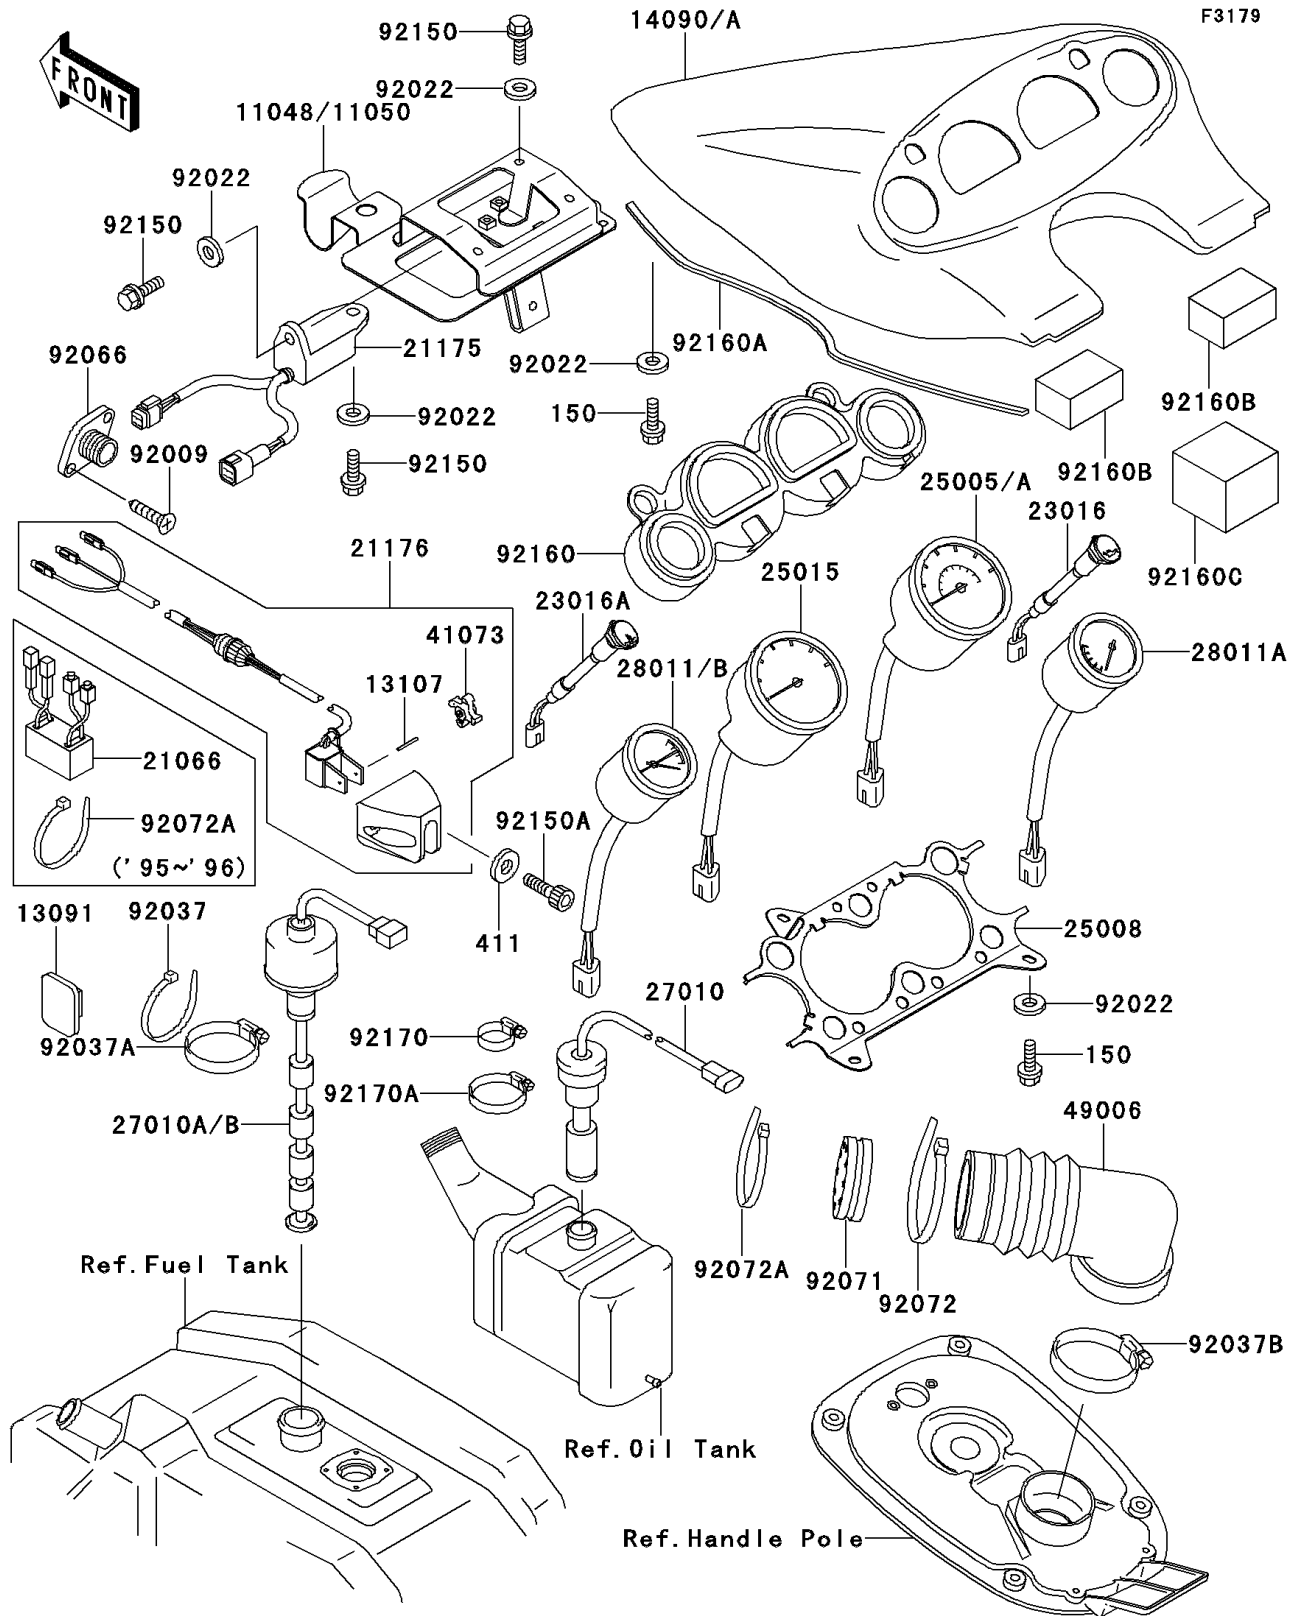

## 1995 JET SKI® 900 ZXi PARTS DIAGRAM

Meters

## 1995 JET SKI® 900 ZXi PARTS LIST

Meters

ITEM NAME	PART NUMBER	QUANTITY
BOLT-WS,6X14 (Ref # 150)	150R0614	1
BRACKET,UNIT MOUNT (Ref # 11048)	11048-3766	1
HOLDER,BAND (Ref # 13091)	13091-3764	1
SHAFT,PADDLEWHEEL (Ref # 13107)	13107-3743	1
COVER,METER,J.S.VIOLET (Ref # 14090A)	14090-3749-23	1
REGULATOR-VOLTAGE (Ref # 21066)	21066-3713	1
CONTROL UNIT-ELECTRONIC (Ref # 21175)	21175-3701	1
SENSOR,SPEEDOMETER (Ref # 21176)	21176-3704	1
LAMP-ASSY,OIL LEVEL WARNING (Ref # 23016)	23016-3703	1
LAMP-ASSY,WATER TEMP WARNING (Ref # 23016A)	23016-3704	1
SPEEDOMETER,MPH (Ref # 25005)	25005-3701	1
BRACKET-METER (Ref # 25008)	25008-3705	1
TACHOMETER,X1000R/MIN (Ref # 25015)	25015-3702	1
SWITCH,OIL LEVEL (Ref # 27010)	27010-3740	1
SWITCH,FUEL LEVEL (Ref # 27010A)	27010-3741	1
METER,TRIM (Ref # 28011)	28011-3707	1
METER,FUEL (Ref # 28011A)	28011-3708	1
WHEEL-ASSY,PADDLE (Ref # 41073)	41073-3701	1
BOOT,HARNESS (Ref # 49006)	49006-3715	1
SCREW,TAPPING,4X14 (Ref # 92009)	92009-3755	1
WASHER,6.5X20X1.5 (Ref # 92022)	92022-3710	1
CLAMP (Ref # 92037)	92037-1173	1
CLAMP (Ref # 92037A)	92037-3009	1
CLAMP (Ref # 92037B)	92037-3711	1
PLUG,SPEEDOMETER SENSER (Ref # 92066)	92066-3750	1
GROMMET,HARNESS (Ref # 92071)	92071-3803	1
BAND,L=292.1 (Ref # 92072)	92072-3509	1
BAND (Ref # 92072A)	92072-3778	1
BOLT,6X20 (Ref # 92150)	92150-3758	1

## 1995 JET SKI® 900 ZXi PARTS LIST

Meters

ITEM NAME	PART NUMBER	QUANTITY
BOLT,SOCKET,6X25 (Ref # 92150A)	92150-3823	1
DAMPER,METER (Ref # 92160)	92160-3834	1
DAMPER (Ref # 92160A)	92160-3843	1
DAMPER (Ref # 92160B)	92160-3859	1
DAMPER (Ref # 92160C)	92160-3862	1
CLAMP (Ref # 92170)	92170-3718	1
CLAMP (Ref # 92170A)	92170-3734	1
WASHER-PLAIN,6MM (Ref # 411)	411S0600	1