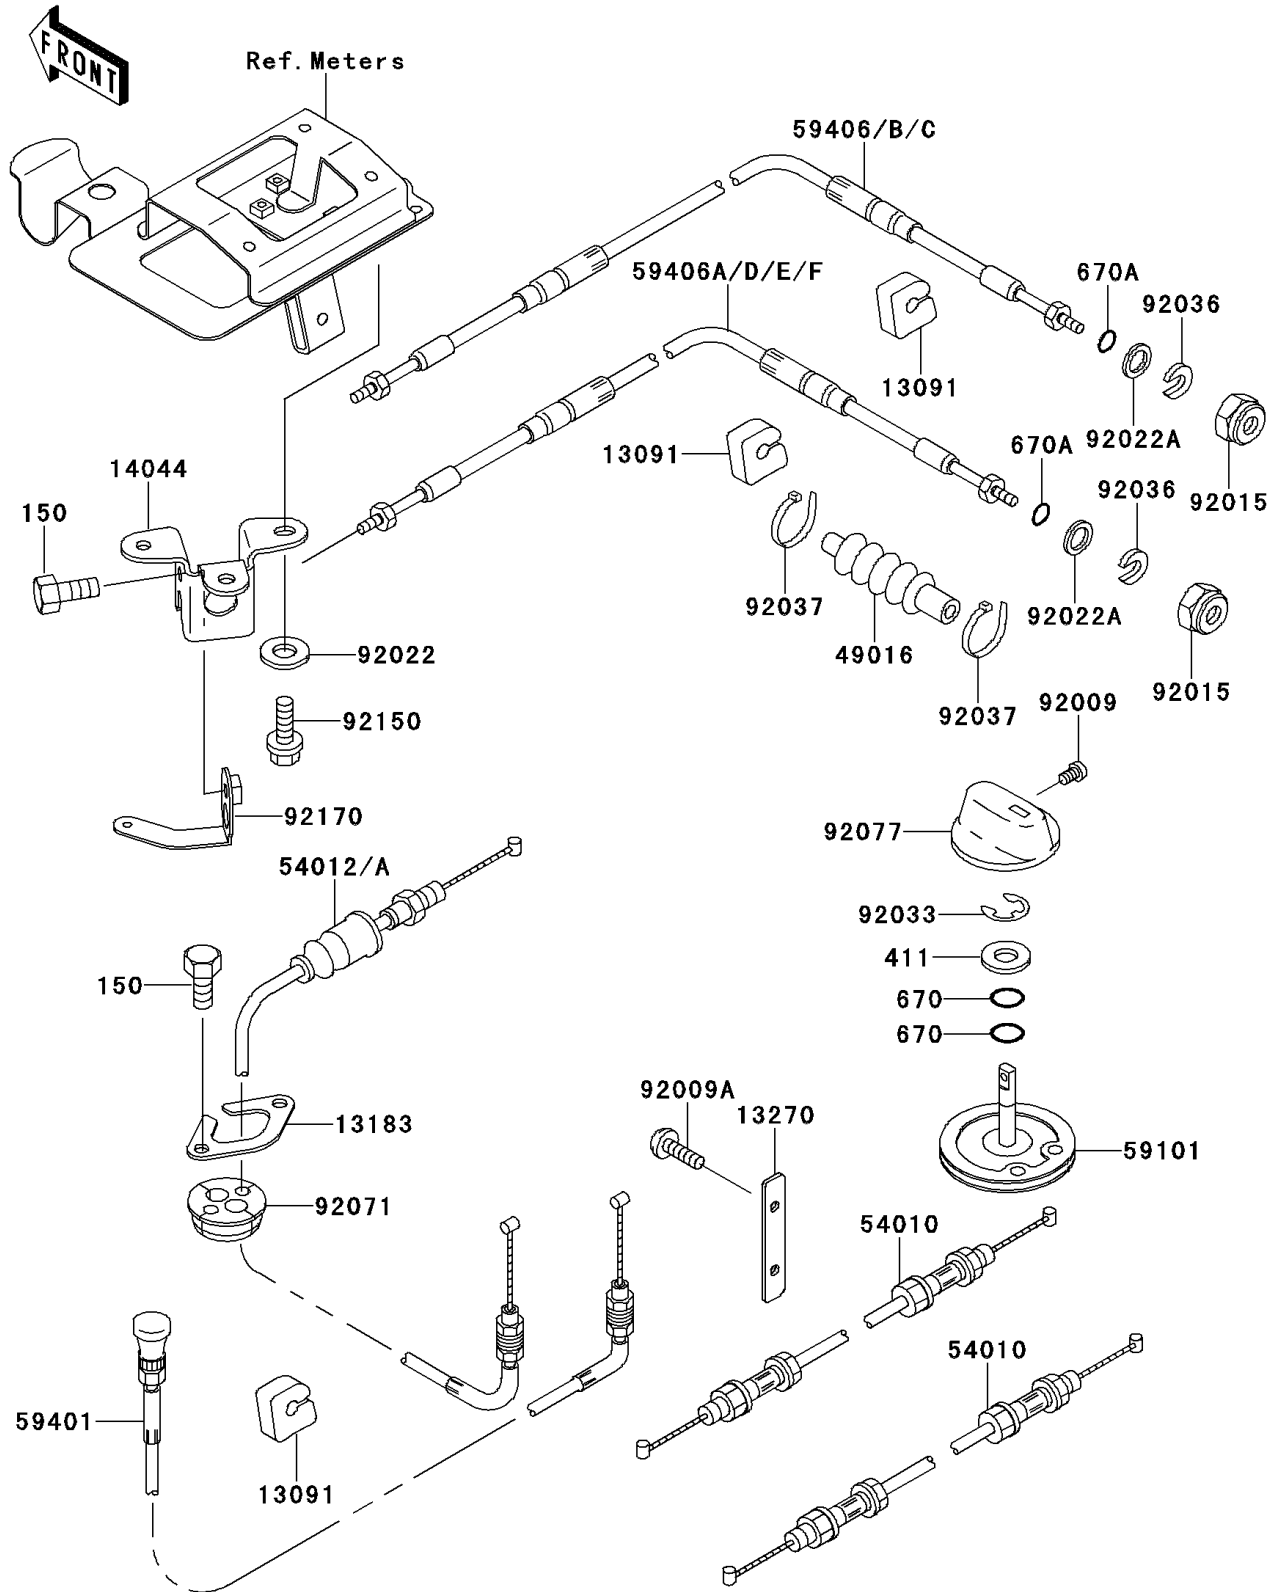

1995 JET SKI® 900 ZXi PARTS DIAGRAM

Cables

F3175

1995 JET SKI® 900 ZXi PARTS LIST

Cables

ITEM NAME	PART NUMBER	QUANTITY
BOLT-WS,6X14 (Ref # 150)	150R0614	1
WASHER-PLAIN,8MM (Ref # 411)	411S0800	1
O RING,8MM (Ref # 670)	670B1508	1
O RING,11MM (Ref # 670A)	670B2011	1
HOLDER (Ref # 13091)	13091-3712	1
PLATE (Ref # 13183)	13183-3810	1
PLATE,FUEL TAP (Ref # 13270)	13270-3798	1
HOLDER-CABLE,STEERING (Ref # 14044)	14044-3730	1
COVER-SEAL,TILT CABLE (Ref # 49016)	49016-3702	1
CABLE,FUEL TAP (Ref # 54010)	54010-3710	1
CABEL-THROTTLE (Ref # 54012)	54012-3747	1
REEL,SHIFT CABLE (Ref # 59101)	59101-3709	1
CABLE-CHOKE (Ref # 59401)	59401-3714	1
CABLE-STRG (Ref # 59406)	59406-3742	1
CABLE-STRG,TILT (Ref # 59406A)	59406-3743	1
CABLE-STRG (Ref # 59406C)	59406-3746	1
CABLE-STRG,TILT (Ref # 59406D)	59406-3747	1
SCREW,4X8 (Ref # 92009)	92009-3729	1
SCREW,5X16 (Ref # 92009A)	92009-3789	1
NUT,20MM (Ref # 92015)	92015-526	1
WASHER,6.5X20X1.5 (Ref # 92022)	92022-3710	1
WASHER (Ref # 92022A)	92022-535	1
RING-SNAP,7MM (Ref # 92033)	92033-3704	1
RING-SNAP (Ref # 92036)	92036-501	1
CLAMP (Ref # 92037)	92037-1173	1
GROMMET,HARNESS (Ref # 92071)	92071-3790	1
KNOB,FUEL TAP (Ref # 92077)	92077-3725	1
BOLT,6X20 (Ref # 92150)	92150-3758	1
CLAMP,STEERING CABLE (Ref # 92170)	92170-3744	1