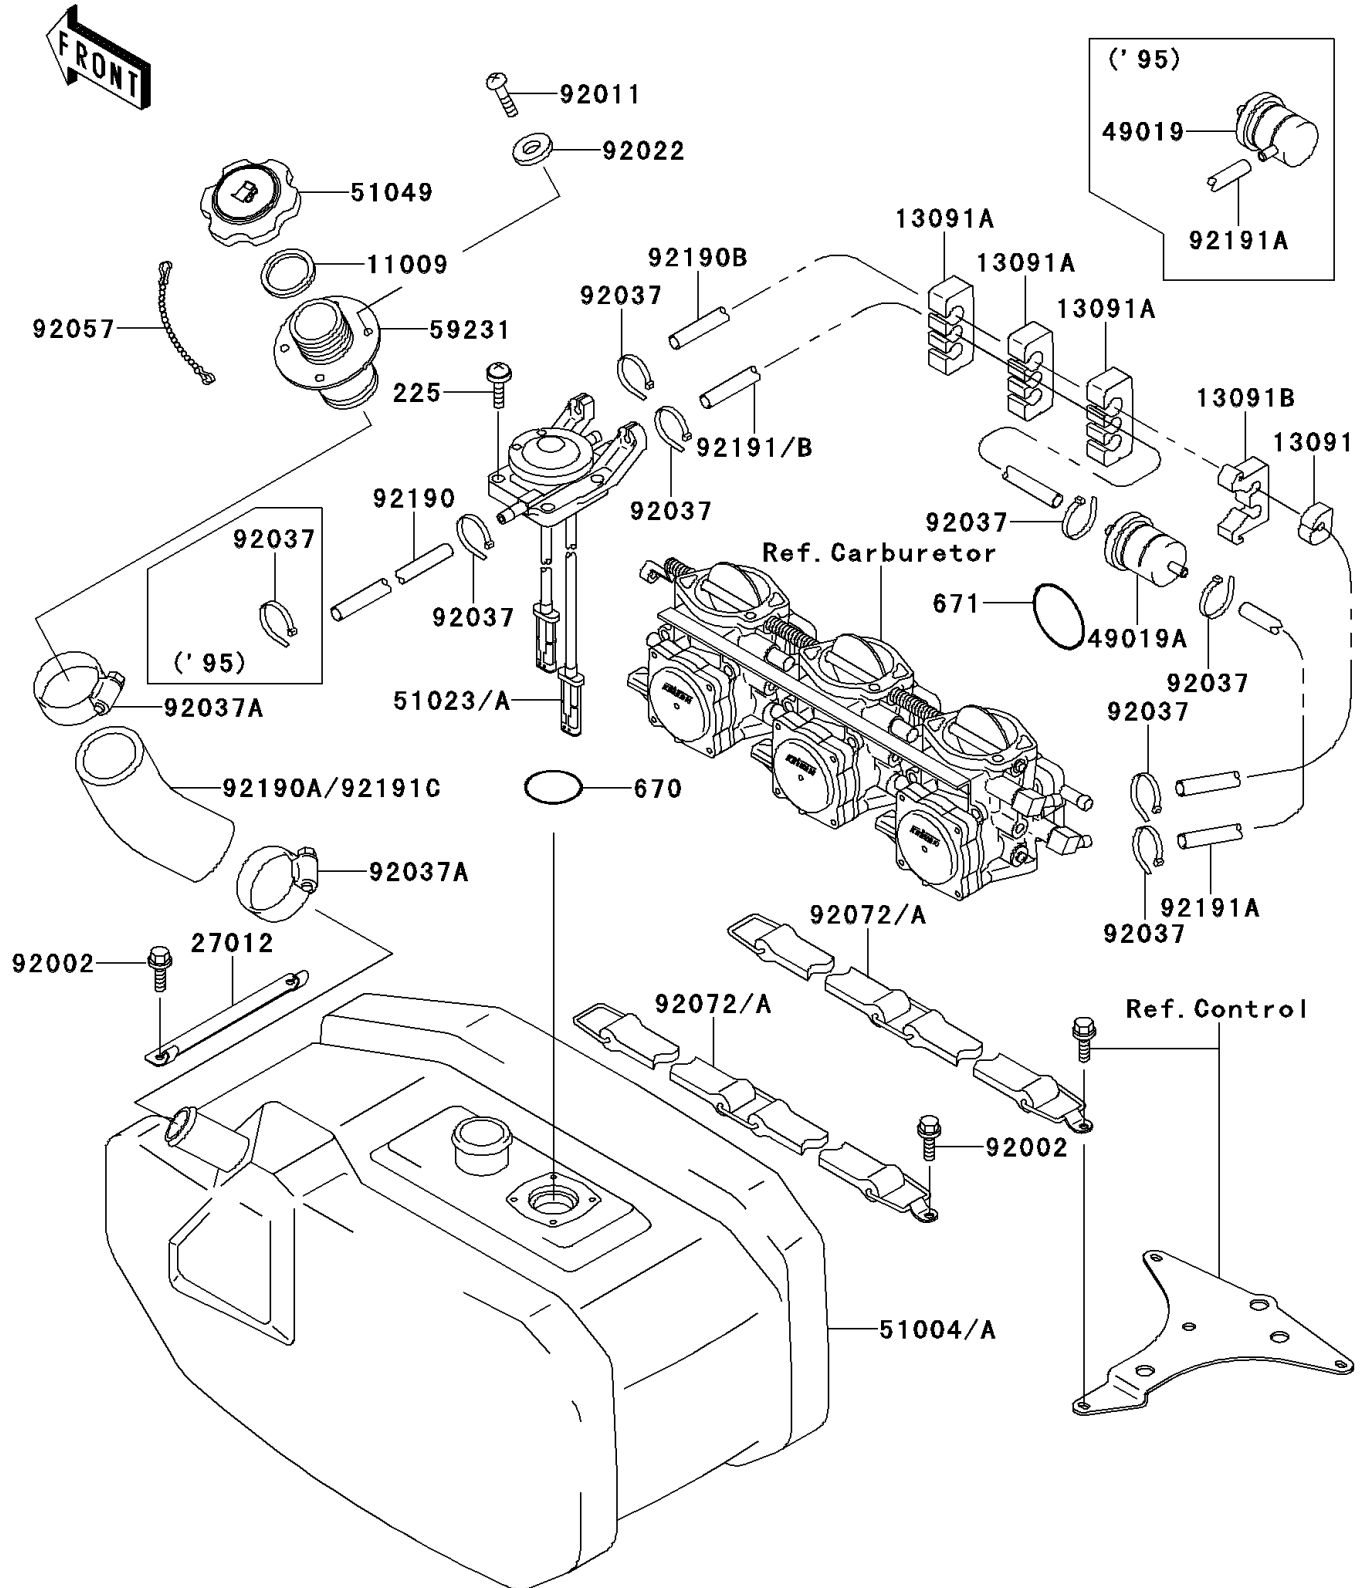

1995 JET SKI® 900 ZXi PARTS DIAGRAM

Fuel Tank

F3173

1995 JET SKI® 900 ZXi PARTS LIST

Fuel Tank

ITEM NAME	PART NUMBER	QUANTITY
SCREW-PAN-WSP-CROS,5X20 (Ref # 225)	225R0520	1
O RING,36MM (Ref # 670)	670B3036	1
O RING,65MM (Ref # 671)	671B2565	1
GASKET,TANK CAP (Ref # 11009)	11009-3020	1
HOLDER,TUBE (Ref # 13091A)	13091-3758	1
HOLDER,FILTER (Ref # 13091B)	13091-3795	1
HOOK,BOW EYE (Ref # 27012)	27012-3766	1
FILTER-FUEL (Ref # 49019)	49019-3711	1
TANK-FUEL (Ref # 51004)	51004-3720	1
TAP-ASSY,FUEL (Ref # 51023)	51023-3722	1
CAP-TANK,FUEL (Ref # 51049)	51049-3719	1
FILLER,FUEL TANK (Ref # 59231)	59231-3001	1
BOLT,6X16 (Ref # 92002)	92002-3728	1
SCREW (Ref # 92011)	92011-562	1
WASHER (Ref # 92022)	92022-563	1
CLAMP (Ref # 92037)	92037-1173	1
CLAMP (Ref # 92037A)	92037-3009	1
CHAIN,COVER,L=100 (Ref # 92057)	92057-3704	1
BAND,FUEL TANK (Ref # 92072)	92072-3782	1
TUBE,5.8X10.8X860 (Ref # 92190)	92190-3853	1
TUBE,FUEL TANK-FILLER (Ref # 92190A)	92190-3972	1
TUBE,"RETURN" (Ref # 92190B)	92190-3988	1
TUBE,"ON",5.8X10.8X940 (Ref # 92191A)	92191-3715	1
TUBE,"ON",5.8X10.8X160 (Ref # 92191B)	92191-3734	1