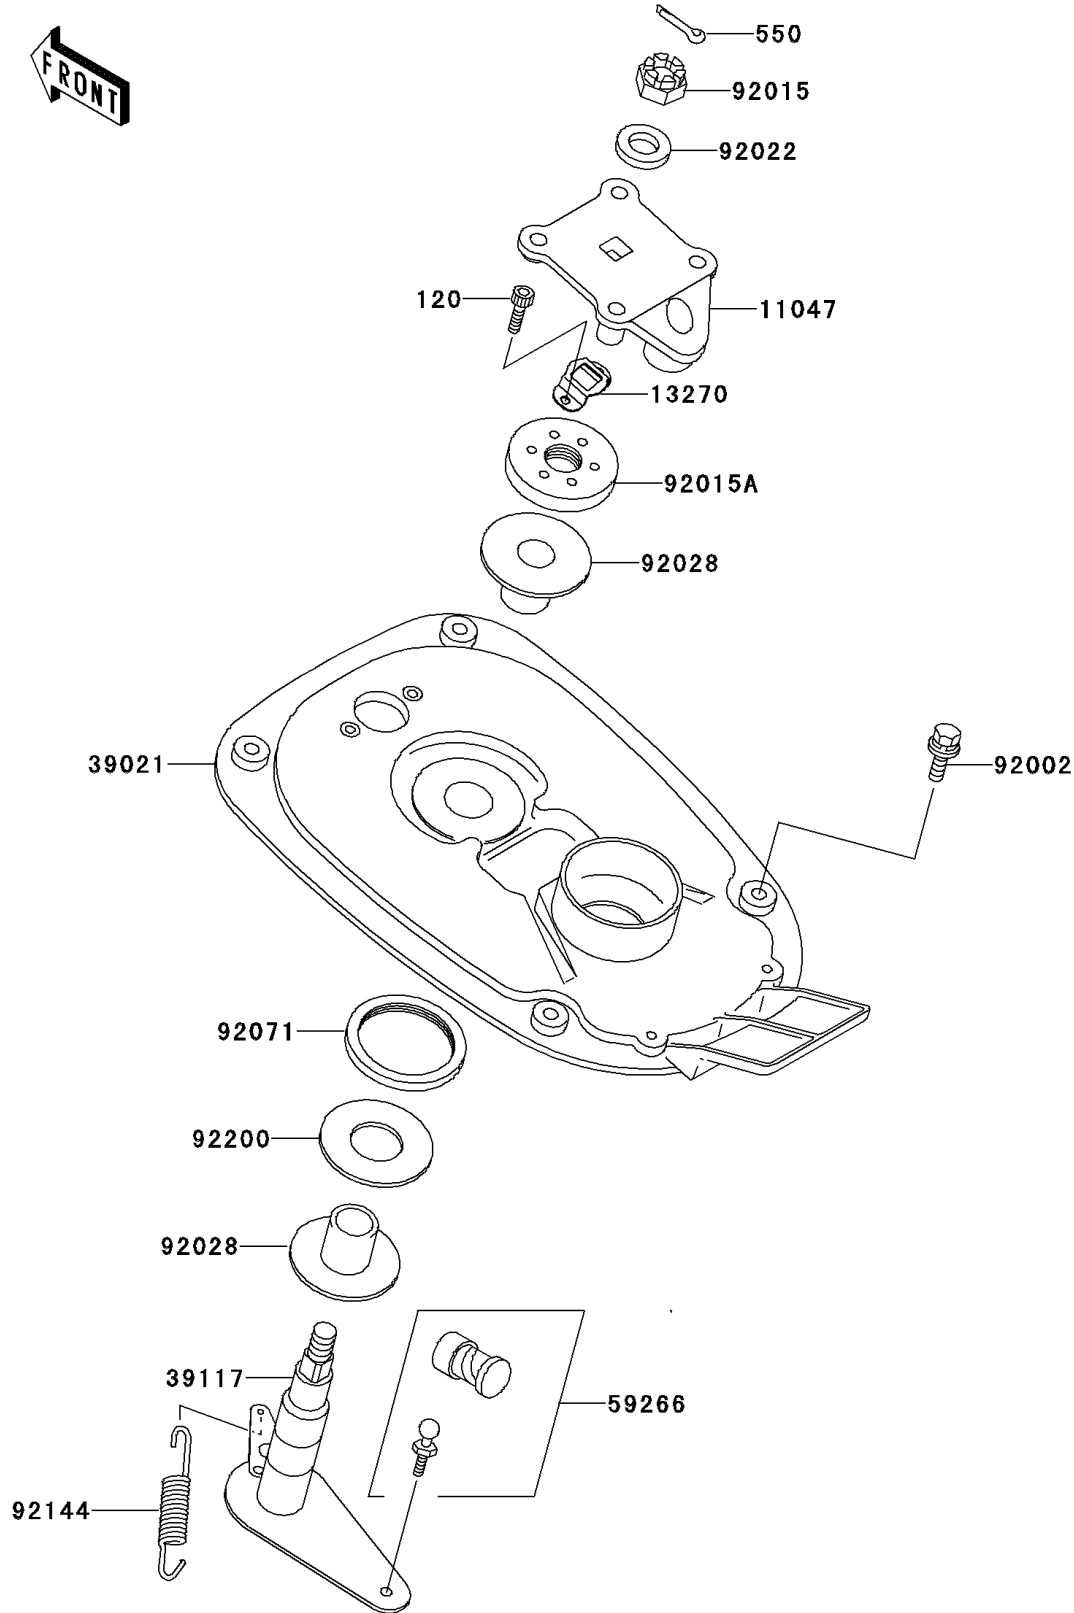

## 1995 JET SKI® 900 ZXi PARTS DIAGRAM

Handle Pole

F3171

## 1995 JET SKI® 900 ZXi PARTS LIST

Handle Pole

ITEM NAME	PART NUMBER	QUANTITY
BOLT-SOCKET,5X10 (Ref # 120)	120R0510	1
PIN-COTTER,3X35 (Ref # 550)	550S3035	1
BRACKET,HANDLE HOLDER (Ref # 11047)	11047-3759	1
PLATE (Ref # 13270)	13270-3780	1
BRACKET-HANDLE POLE (Ref # 39021)	39021-3705	1
SHAFT-STRG (Ref # 39117)	39117-3709	1
JOINT-BALL (Ref # 59266)	59266-3707	1
BOLT,8X25 (Ref # 92002)	92002-3774	1
NUT,CASTLE,14MM (Ref # 92015)	92015-3805	1
NUT (Ref # 92015A)	92015-3852	1
WASHER,15X34X2.0 (Ref # 92022)	92022-3738	1
BUSHING,STEERING (Ref # 92028)	92028-3748	1
GROMMET (Ref # 92071)	92071-3792	1
SPRING (Ref # 92144)	92144-3737	1
WASHER,32.5X70X2 (Ref # 92200)	92200-3718	1