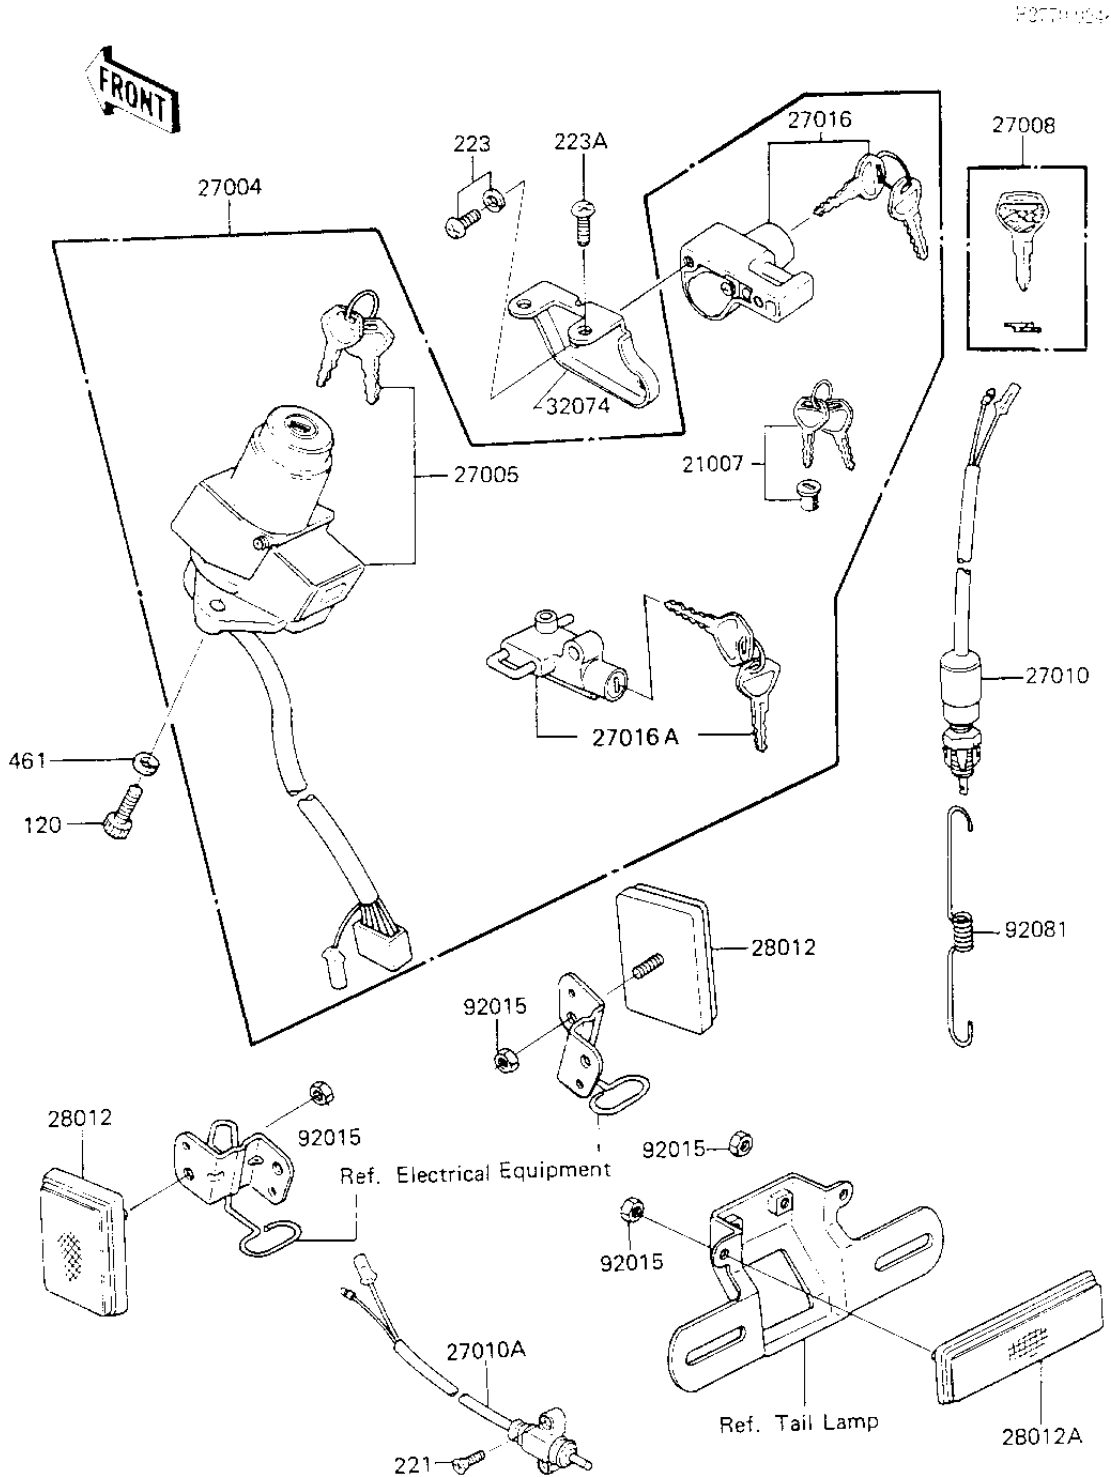

## 1984 700 Sports PARTS DIAGRAM

IGNITION SWITCH/LOCKS/REFLECTORS

## 1984 700 Sports PARTS LIST

### IGNITION SWITCH/LOCKS/REFLECTORS

ITEM NAME	PART NUMBER	QUANTITY
ROTOR,FUEL TANK (Ref # 21007)	21007-5005	1
SWITCH-ASSY,ALL (Ref # 27004)	27004-5205	1
SWITCH-ASSY-IGNITION (Ref # 27005)	27005-5024	1
KEY-LOCK,BLANK (Ref # 27008)	27008-1103	1
SWITCH,BRAKE LAMP (Ref # 27010)	27010-1019	1
SWITCH,SIDE STAND (Ref # 27010A)	27010-1065	1
LOCK ASSY,HELMET (Ref # 27016)	27016-5038	1
LOCK-ASSY,SEAT (Ref # 27016A)	27016-5049	1
REFLECTOR,REFLEX(FRO (Ref # 28012)	28012-1003	1
REFLECTOR,REAR REFLE (Ref # 28012A)	28012-1005	1
BRACKET-LOCK,HELMET, (Ref # 32074)	32074-1035	1
NUT,FLANGED,5MM (Ref # 92015)	92015-1259	1
SPRING-BRAKE LAMP SW (Ref # 92081)	27011-011	1
BOLT-SOCKET,6X16,BLA (Ref # 120)	120S0616	1
SCREW-CSK-CROS (Ref # 221)	221C0520	1
SCREW-PAN-WS-CROS (Ref # 223)	223D0508	1
SCREW-PAN-WS-CROS (Ref # 223A)	223D0612	1
WASHER SPRING 6MM (Ref # 461)	461F0600	1