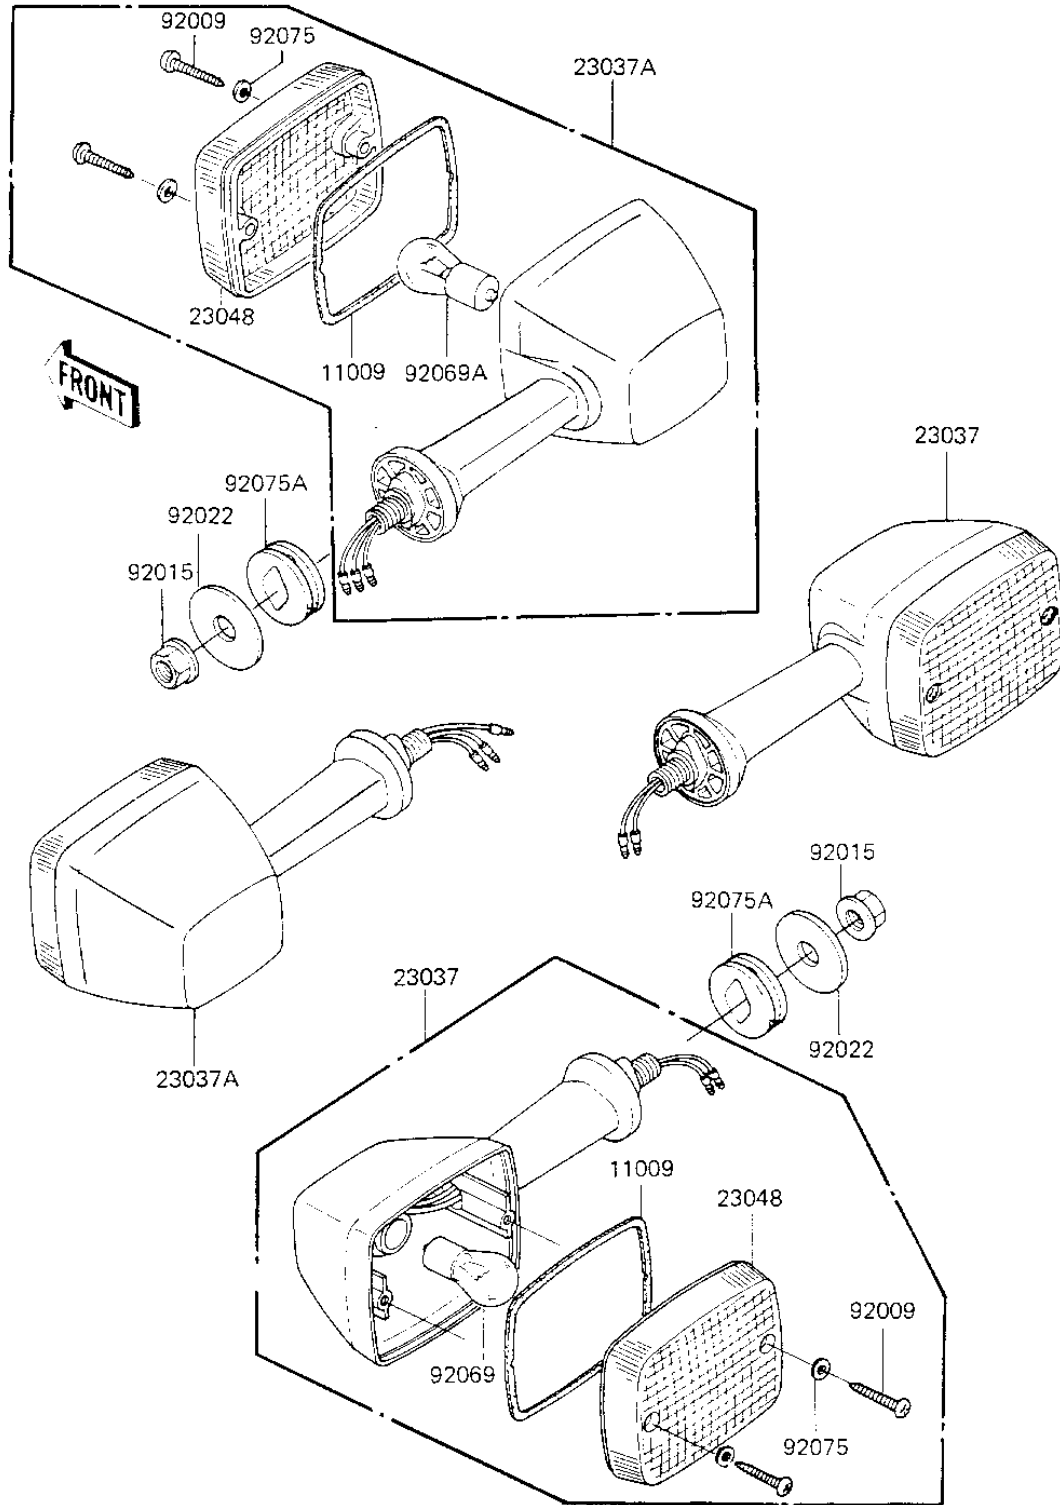

1984 700 Sports PARTS DIAGRAM

TURN SIGNALS

F2730-0084

1984 700 Sports PARTS LIST

TURN SIGNALS

ITEM NAME	PART NUMBER	QUANTITY
GASKET,SIGNAL LAMP (Ref # 11009)	11009-1150	1
LAMP-ASSY-SIGNAL (Ref # 23037)	23037-1104	1
LAMP-ASSY-SIGNAL,FR (Ref # 23037A)	23037-1131	1
LENS-SIGNAL LAMP (Ref # 23048)	23048-1019	1
SCREW,TAPPING,4X25 (Ref # 92009)	92009-1069	1
NUT,FLANGED,10MM (Ref # 92015)	92015-1428	1
WASHER,10.5X37X1.6 (Ref # 92022)	92022-1246	1
BULB 12V 32CP (Ref # 92069)	92069-055	1
BULB,12V 23/8W (Ref # 92069A)	92069-060	1
WASHER-PLAIN,4MM (Ref # 92075)	23058-002	1
DAMPER,SIGNAL LAMP (Ref # 92075A)	92075-1391	1