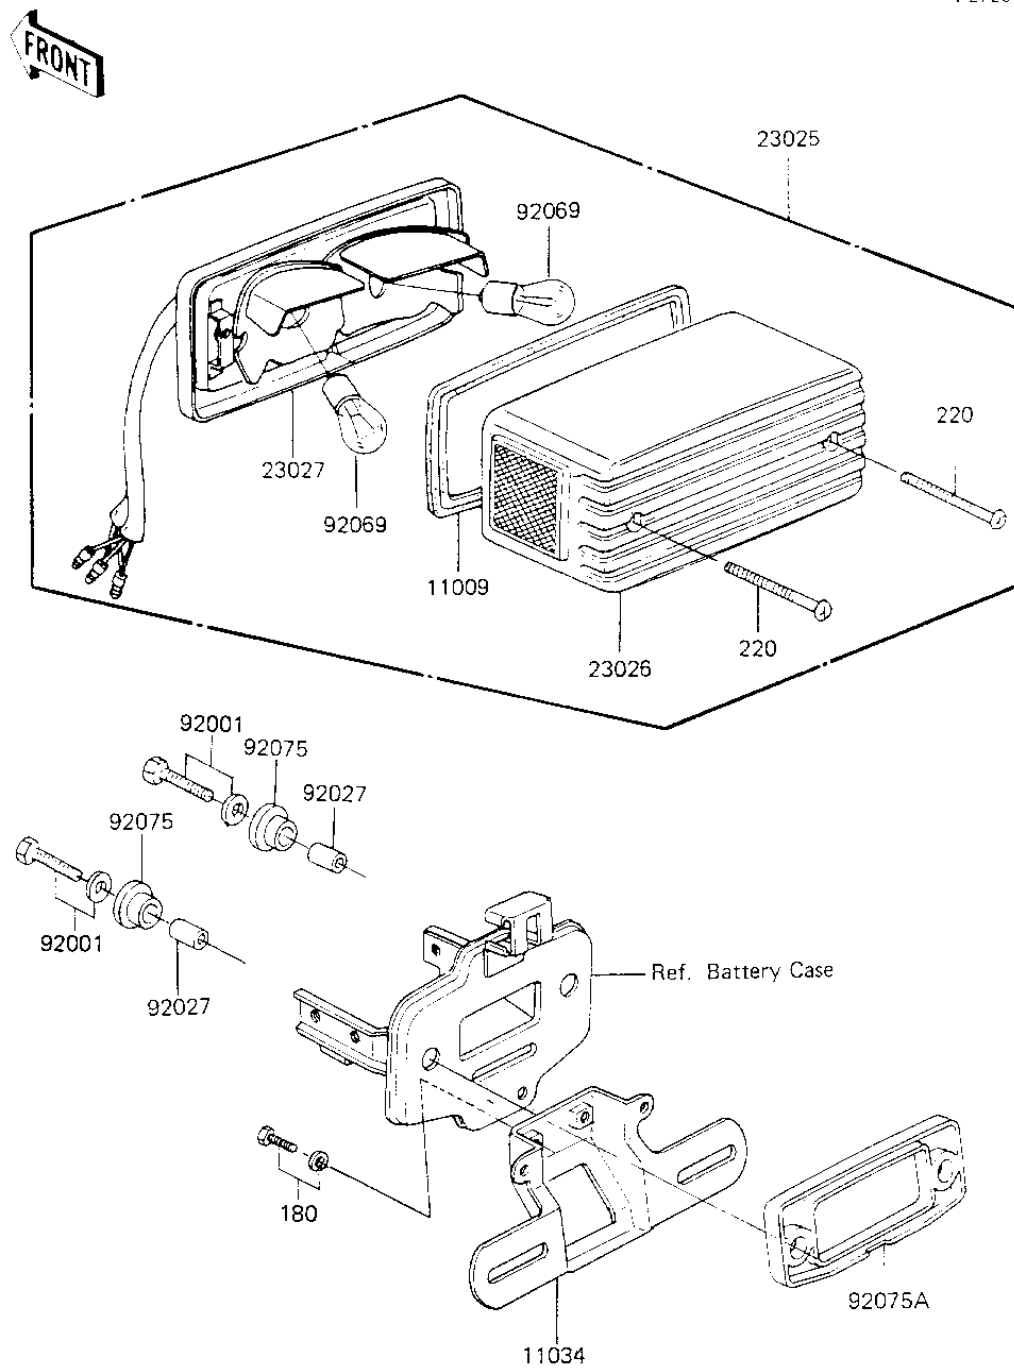

1984 700 Sports PARTS DIAGRAM

TAILLIGHT

F2720-0100

1984 700 Sports PARTS LIST

TAILLIGHT

| ITEM NAME | PART NUMBER | QUANTITY |
|------------------------------------|-------------|----------|
| GASKET,TAIL LAMP (Ref # 11009) | 11009-1221 | 1 |
| BRACKET (Ref # 11034) | 11034-1922 | 1 |
| LAMP-TAIL,BLACK (Ref # 23025) | 23025-1038 | 1 |
| LENS,TAIL LAMP (Ref # 23026) | 23026-1021 | 1 |
| BODY-COMP-TAIL LAMP, (Ref # 23027) | 23027-1025 | 1 |
| BOLT,HEX HEAD,8X42 (Ref # 92001) | 92001-1175 | 1 |
| COLLAR,6.8X10X17.6 (Ref # 92027) | 92027-1316 | 1 |
| BULB,12V 32/3CP (Ref # 92069) | 92069-059 | 1 |
| DAMPER RUBBER (Ref # 92075) | 92075-1092 | 1 |
| DAMPER (Ref # 92075A) | 92075-1282 | 1 |
| BOLT 6X12 (Ref # 180) | 180B0612 | 1 |
| SCREW-PAN-CROS (Ref # 220) | 220C0465 | 1 |