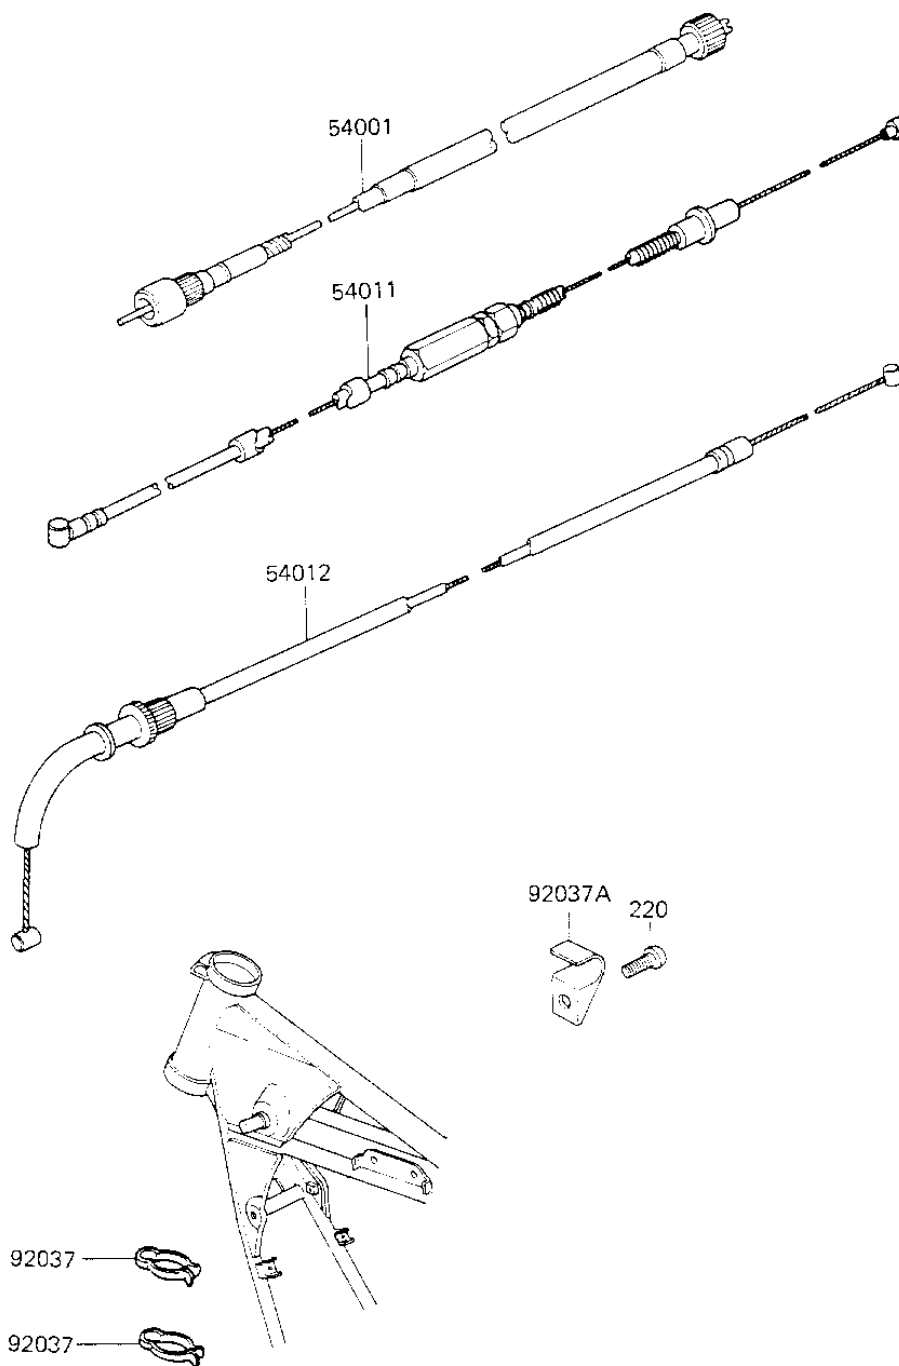

1984 700 Sports PARTS DIAGRAM

CABLES

F25-40-01:17

1984 700 Sports PARTS LIST

CABLES

ITEM NAME	PART NUMBER	QUANTITY
CABLE,SPEEDOMETER (Ref # 54001)	54001-1012	1
CABLE-CLUTCH (Ref # 54011)	54011-1101	1
CABLE-THROTTLE (Ref # 54012)	54012-1117	1
CLAMP,CABLE (Ref # 92037)	92037-093	1
CLAMP,CABLE (Ref # 92037A)	92037-1602	1
SCREW-PAN-CROS (Ref # 220)	220C0510	1