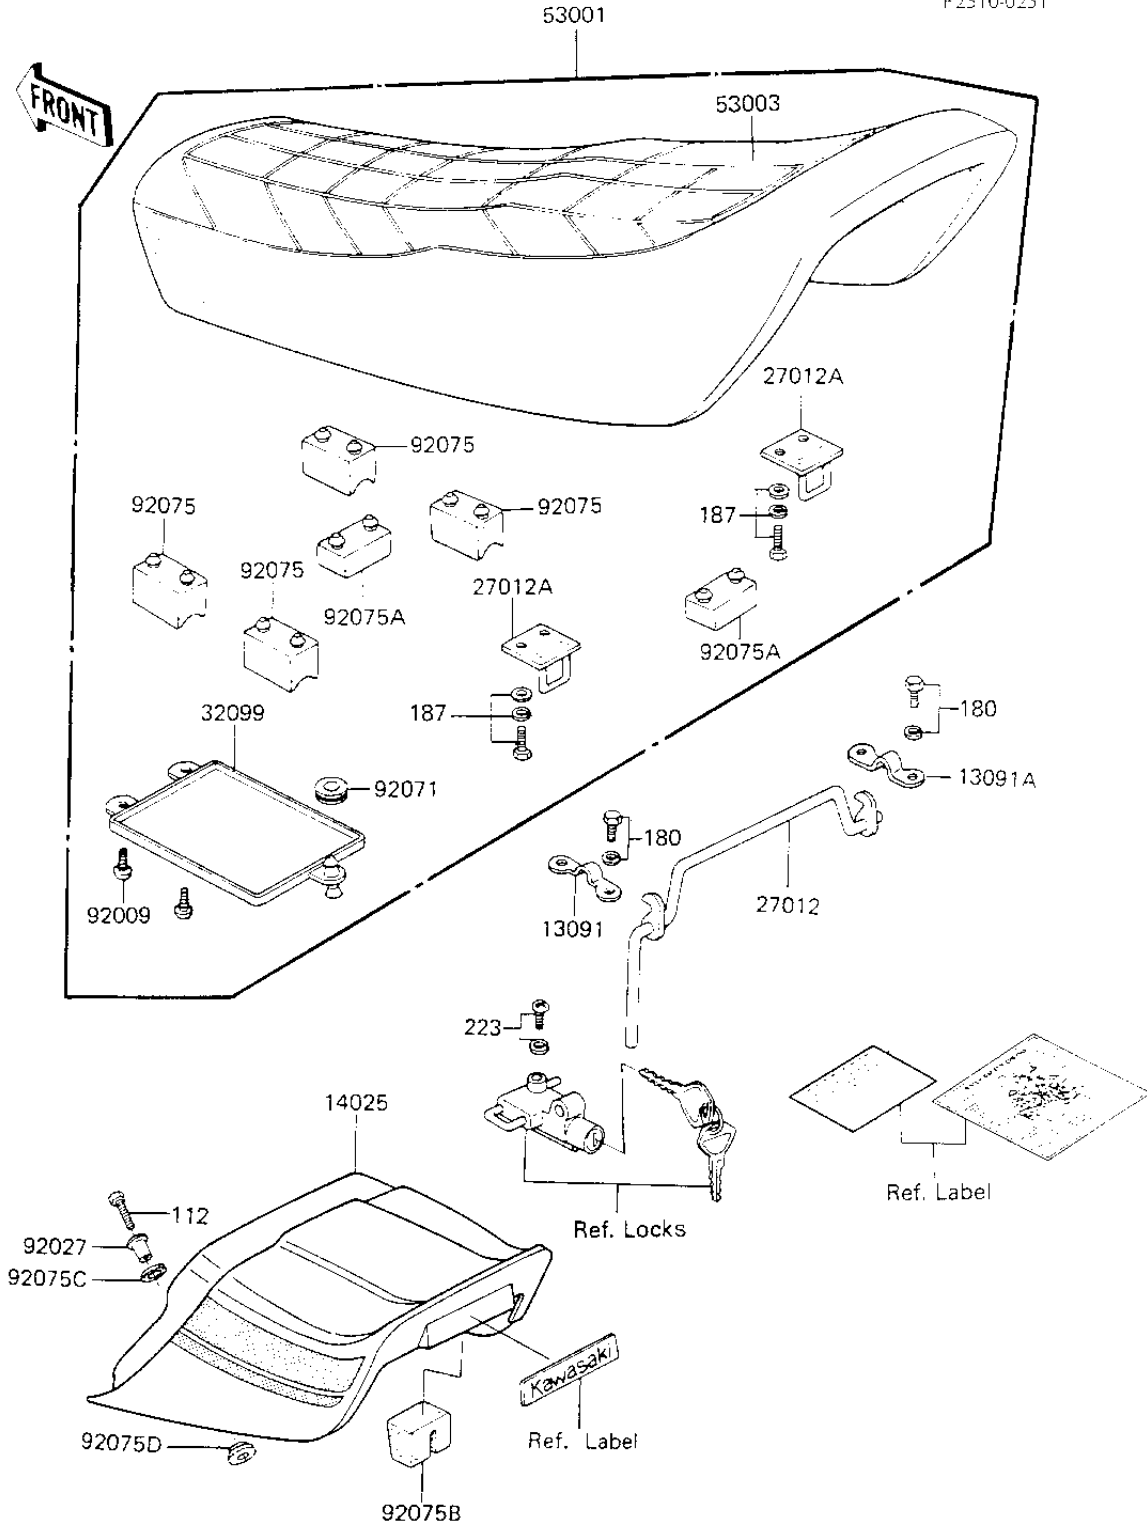

## 1984 700 Sports PARTS DIAGRAM

SEAT/SEAT COVER

F2510-0251

## 1984 700 Sports PARTS LIST

SEAT/SEAT COVER

ITEM NAME	PART NUMBER	QUANTITY
HOLDER,SEAT HOOK (Ref # 13091)	13091-1137	1
HOLDER,SEAT HOOK,RH (Ref # 13091A)	13091-1158	1
COVER,SEAT,EBONY (Ref # 14025)	14025-5175-H8	1
HOOK,SEAT LOCK (Ref # 27012)	27012-1027	1
HOOK, SEAT (Ref # 27012A)	53008-021	1
CASE (Ref # 32099)	32099-011	1
SEAT-ASSY,DUAL,L/BAN (Ref # 53001)	53001-1215	1
LEATHER,SEAT (Ref # 53003)	53003-1023	1
SCREW (Ref # 92009)	92009-1043	1
COLLAR (Ref # 92027)	92027-251	1
GROMMET (Ref # 92071)	92071-056	1
DAMPER RUBBER,SEAT (Ref # 92075)	92075-1133	1
DAMPER,SEAT,RR (Ref # 92075A)	92075-1276	1
DAMPER,SEAT (Ref # 92075B)	92075-1313	1
RUBBER,FENDER COVER (Ref # 92075C)	92075-174	1
DAMPER RUBBER (Ref # 92075D)	92075-175	1
BOLT-UPSET,6X20 (Ref # 112)	112G0620	1
BOLT-UPSET-WS,6X14 (Ref # 180)	180B0614	1
BOLT 6X14 (Ref # 187)	187B0614	1
SCREW-PAN-WS-CROS (Ref # 223)	223C0610	1