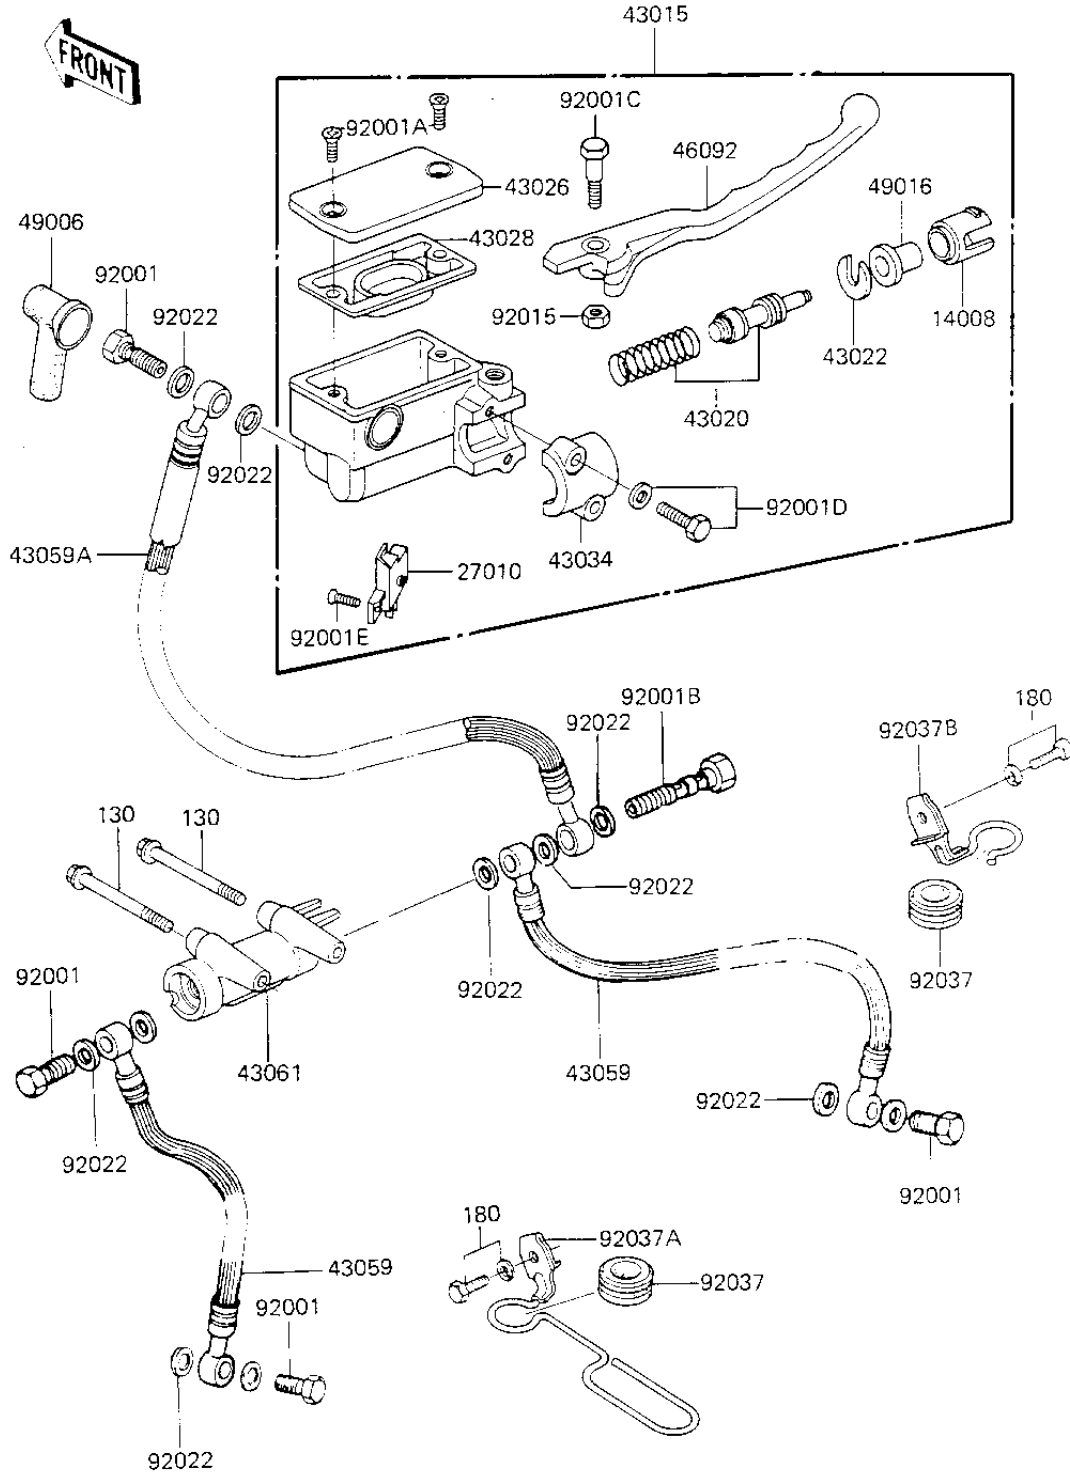

1984 700 Sports PARTS DIAGRAM

FRONT MASTER CYLINDER

F2291-0366

1984 700 Sports PARTS LIST

FRONT MASTER CYLINDER

ITEM NAME	PART NUMBER	QUANTITY
LINER,PISTON (Ref # 14008)	14008-1035	1
SWITCH,BRAKE (Ref # 27010)	27010-1056	1
CYLINDER-ASSY-MASTER (Ref # 43015)	43015-1085	1
PISTON-COMP-BRAKE (Ref # 43020)	43020-1079	1
STOPPER-BRAKE,PISTON (Ref # 43022)	43022-1009	1
CAP-BRAKE,FRONT (Ref # 43026)	43026-1017	1
DIAPHRAGM,MASTER CYL (Ref # 43028)	43028-1029	1
HOLDER-BRAKE,MASTER (Ref # 43034)	43034-1013	1
HOSE-BRAKE,FR,L=520 (Ref # 43059)	43059-1189	1
HOSE-BRAKE (Ref # 43059A)	43059-1190	1
JOINT BRAKE (Ref # 43061)	43061-1004	1
LEVER-GRIP,MASTER CY (Ref # 46092)	46092-1026	1
BOOT,DUST (Ref # 49006)	49006-1067	1
COVER-SEAL,BRK PISTO (Ref # 49016)	49016-1041	1
BOLT,OIL,L=23 (Ref # 92001)	92002-1888	1
SCREW,COUNTERSUNK HE (Ref # 92001A)	92001-1055	1
BOLT (Ref # 92001B)	92002-1909	1
BOLT,6X37.3,BLACK (Ref # 92001C)	92001-1512	1
BOLT,W/WASHER,6X25,B (Ref # 92001D)	92001-1513	1
SCREW-COUNTERSUNK (Ref # 92001E)	92001-1532	1
NUT,LOCK,6MM,BLACK (Ref # 92015)	92015-1191	1
WASHER-OIL BOLT (Ref # 92022)	43067-001	1
DAMPER RUBBER,CYL HS (Ref # 92037)	43064-006	1
CLAMP,BRAKE HOSE,LH, (Ref # 92037A)	92037-1297	1
CLAMP,BRAKE HOSE,RH, (Ref # 92037B)	92037-1298	1
BOLT-FLANGED,6X60 (Ref # 130)	130G0660	1
BOLT-UPSET-WS (Ref # 180)	180C0612	1