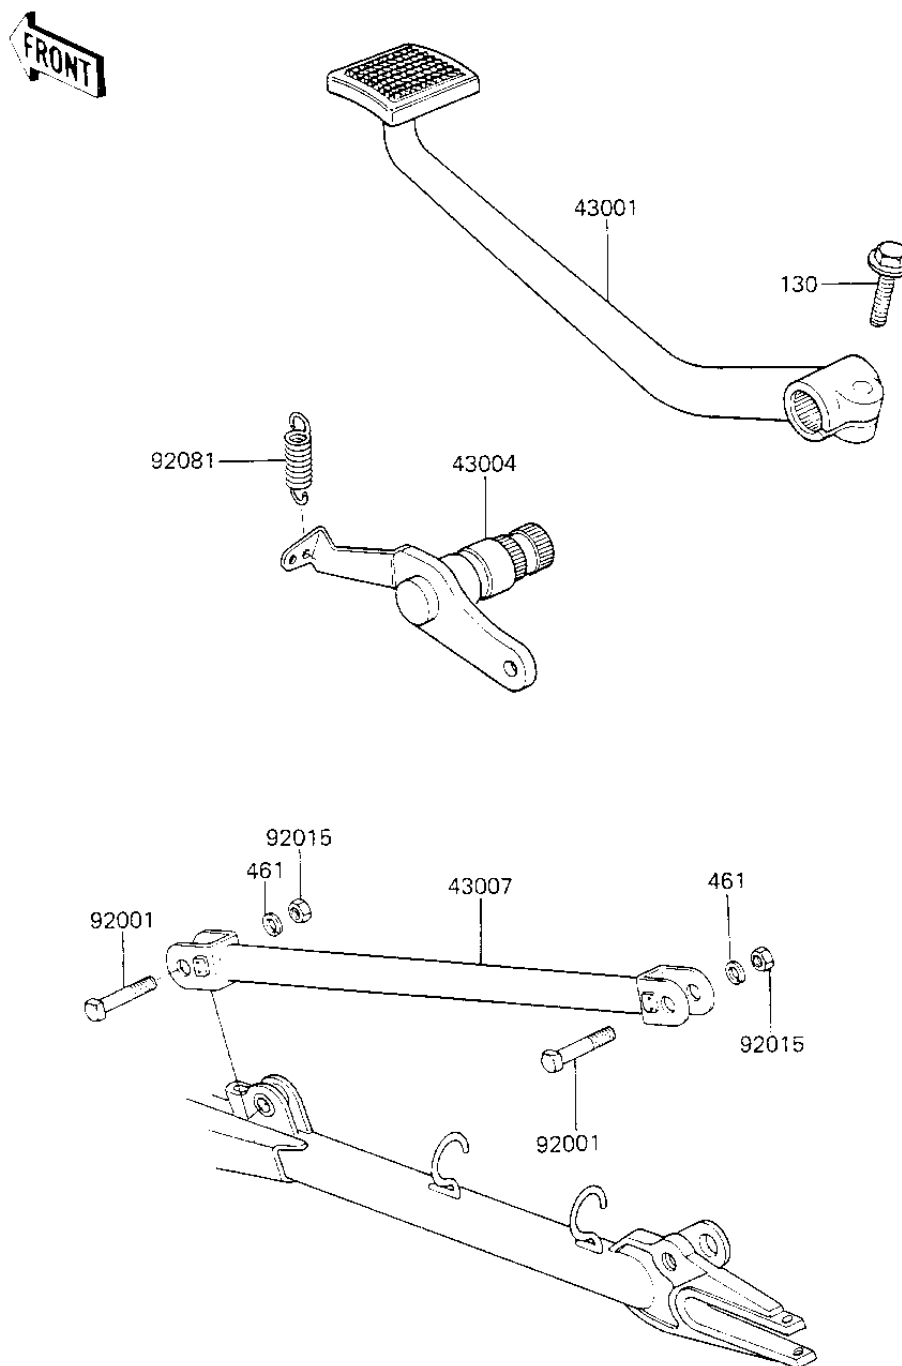

1984 700 Sports PARTS DIAGRAM

BRAKE PEDAL/TORQUE LINK

F2260-0099

1984 700 Sports PARTS LIST

BRAKE PEDAL/TORQUE LINK

ITEM NAME	PART NUMBER	QUANTITY
LEVER-BRAKE,PEDAL (Ref # 43001)	43001-1078	1
SHAFT-BRAKE (Ref # 43004)	43004-1036	1
ROD-TORQUE,RR (Ref # 43007)	43007-1034	1
BOLT,10X37 (Ref # 92001)	92001-1646	1
NUT,LOCK,10MM,BLACK (Ref # 92015)	92015-1189	1
SPRING,BRAKE PEDAL (Ref # 92081)	92081-1147	1
BOLT-FLANGED,8X25,BL (Ref # 130)	130J0825	1
WASHER-SPRING,10MM (Ref # 461)	461K1000	1