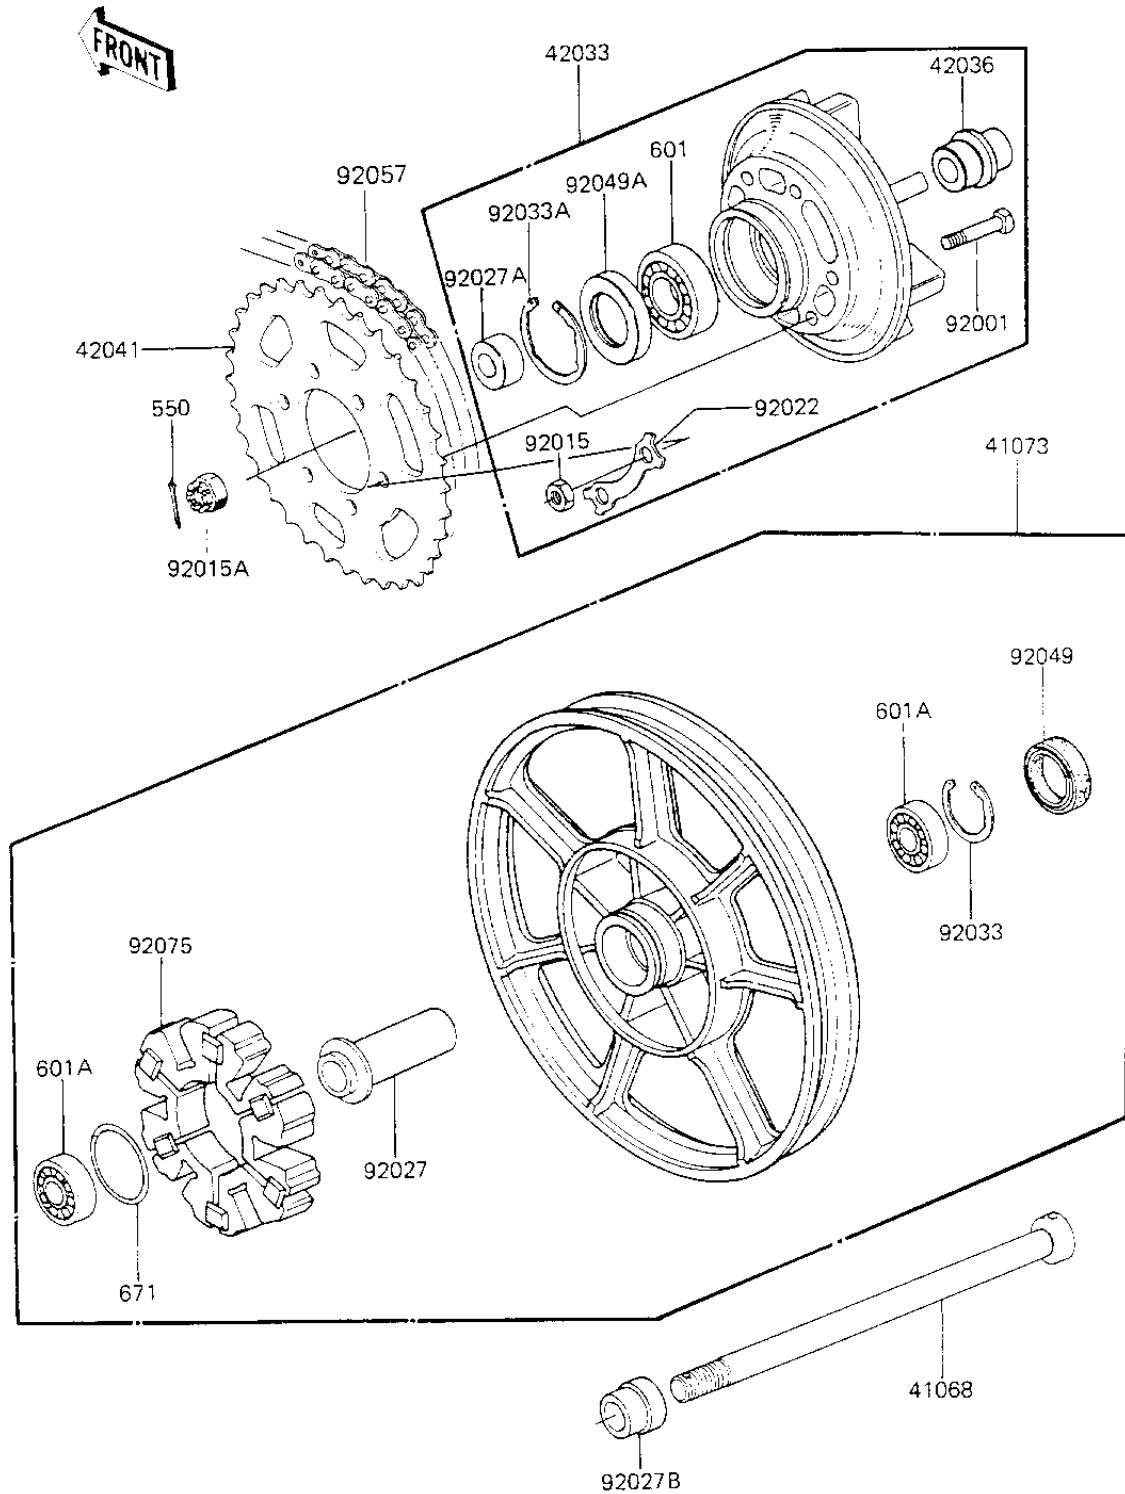

1984 700 Sports PARTS DIAGRAM

REAR WHEEL/HUB/CHAIN

F2240-0106

1984 700 Sports PARTS LIST

REAR WHEEL/HUB/CHAIN

ITEM NAME	PART NUMBER	QUANTITY
AXLE,RR (Ref # 41068)	41068-1086	1
WHEEL-ASSY,RR,SOLID, (Ref # 41073)	41073-1140-21	1
COUPLING-ASSY,RR HUB (Ref # 42033)	42033-1047	1
SLEEVE,RR HUB L=33M/ (Ref # 42036)	42036-1036	1
REAR SPROCKET,33T (Ref # 42041)	42041-1010	1
BOLT (Ref # 92001)	92001-161	1
NUT 10MM (Ref # 92015)	42045-005	1
NUT CASTLE,16MM (Ref # 92015A)	92015-055	1
WASHER,LOCK (Ref # 92022)	92022-1212	1
COLLAR,RR HUB L=90M/ (Ref # 92027)	92027-1261	1
COLLAR,RR AXLE L.H (Ref # 92027A)	92027-1262	1
COLLAR,RR AXLE L=31 (Ref # 92027B)	92027-1263	1
CIRCLIP,47M/M (Ref # 92033)	92033-1042	1
CIRCLIP,62M/M (Ref # 92033A)	92033-1044	1
OIL SEAL (Ref # 92049)	92049-1053	1
OIL SEAL (Ref # 92049A)	92050-027	1
CHAIN,DRIVE,EK630SX8 (Ref # 92057)	92057-1081	1
SHOCK DAMPER,REAR HU (Ref # 92075)	42014-033	1
PIN-COTTER,4.0X35 (Ref # 550)	550D4035	1
BALL BEARING,#6206 (Ref # 601)	601B6206	1
BRG,BALL,#6303ZZC3 (Ref # 601A)	601B6303ZZ	1
"O" RING,65MM (Ref # 671)	671B2565	1