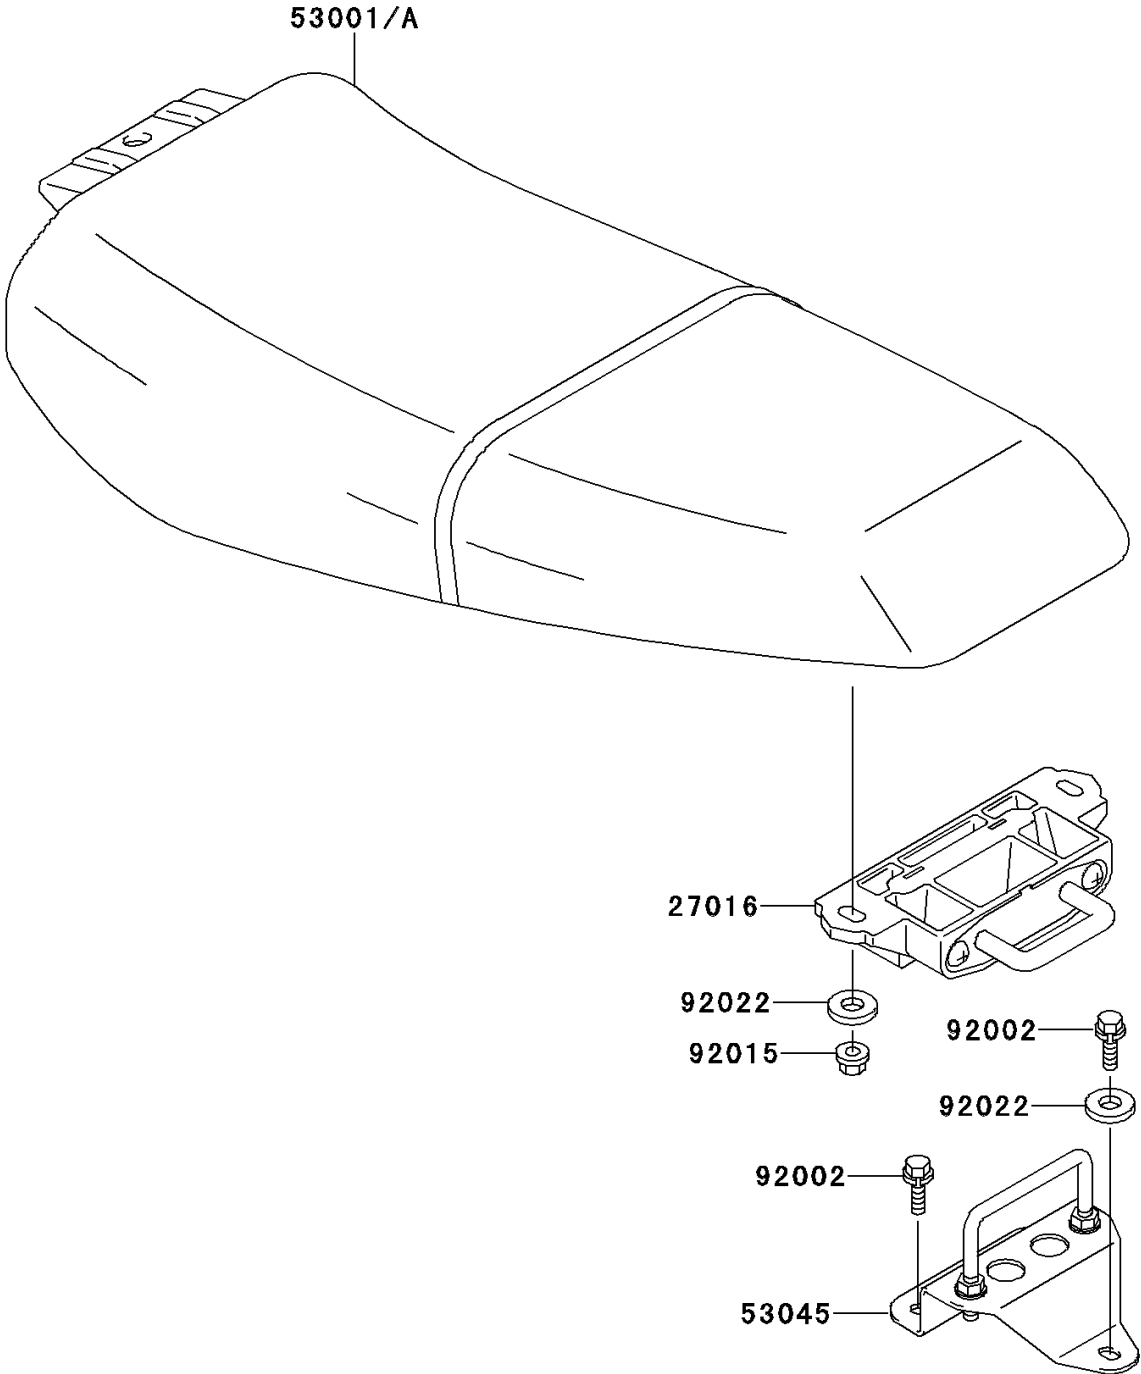

## 1995 JET SKI® 900 ZXi PARTS DIAGRAM

Seat

F3146

## 1995 JET SKI® 900 ZXi PARTS LIST

Seat

ITEM NAME	PART NUMBER	QUANTITY
LOCK-ASSY,SEAT (Ref # 27016)	27016-3731	1
SEAT-ASSY,J.S.VIOLET (Ref # 53001)	53001-3720-PJ	1
HOOK-ASSY,SEAT LOCK (Ref # 53045)	53045-3706	1
BOLT,6X16 (Ref # 92002)	92002-3728	1
NUT,6MM (Ref # 92015)	92015-3767	1
WASHER,6.5X20X1.5 (Ref # 92022)	92022-3710	1