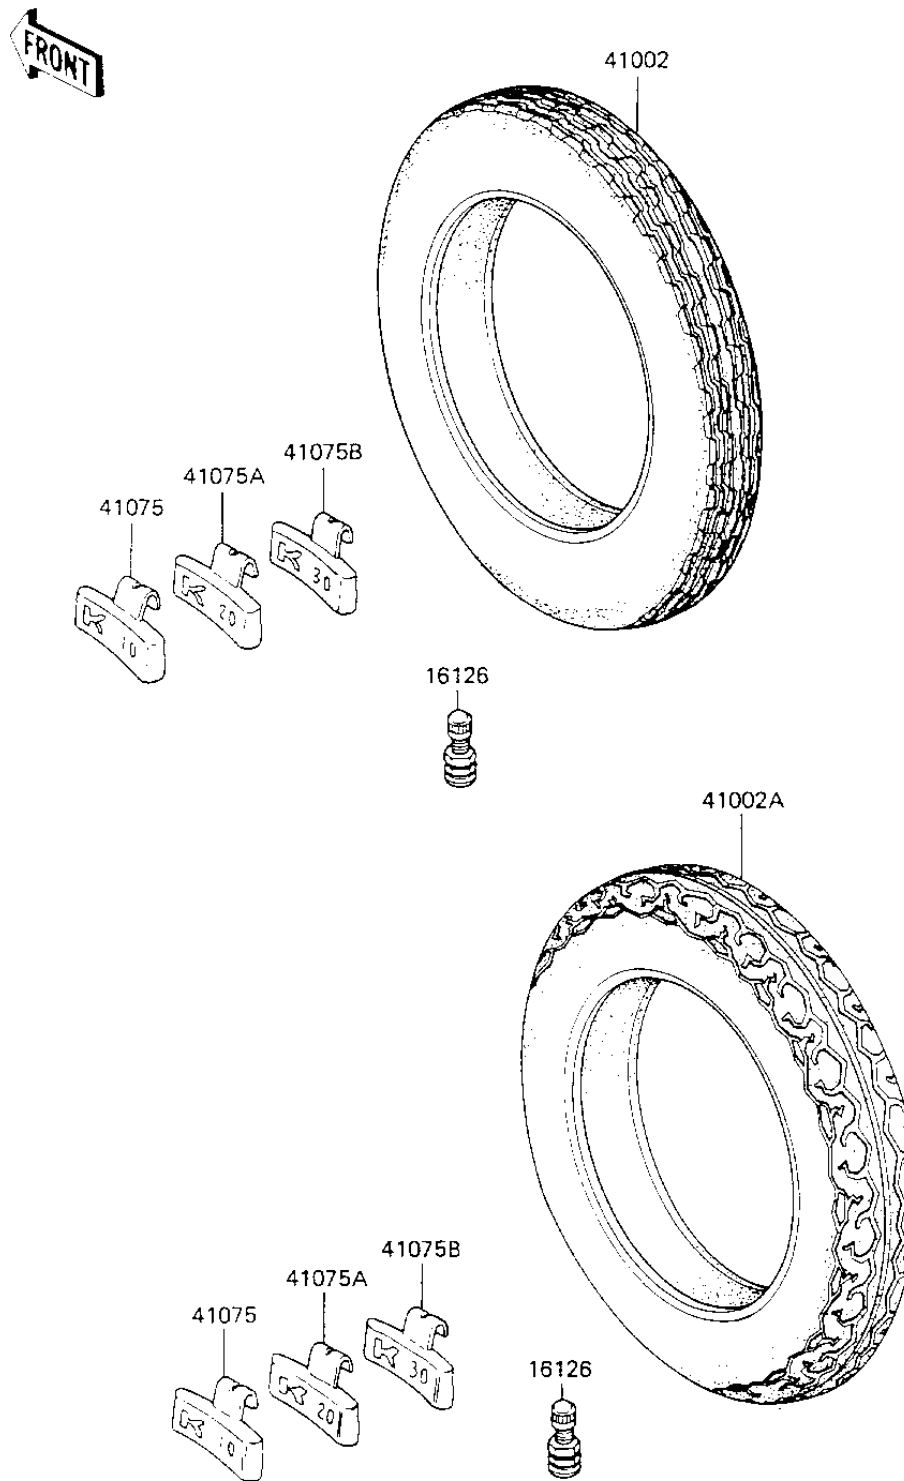

1984 700 Sports PARTS DIAGRAM

TIRES

F2210-0069

1984 700 Sports PARTS LIST

TIRES

ITEM NAME	PART NUMBER	QUANTITY
VALVE (Ref # 16126)	16126-1136	1
TIRE 100/90-19 F8 (Ref # 41002)	41002-1336	1
TIRE 120/90-18 K427 (Ref # 41002A)	41002-1337	1
BALANCER-WHEEL,10G (Ref # 41075)	41075-1011	1
BALANCER-WHEEL,20G (Ref # 41075A)	41075-1012	1
BALANCER-WHEEL,30G (Ref # 41075B)	41075-1013	1