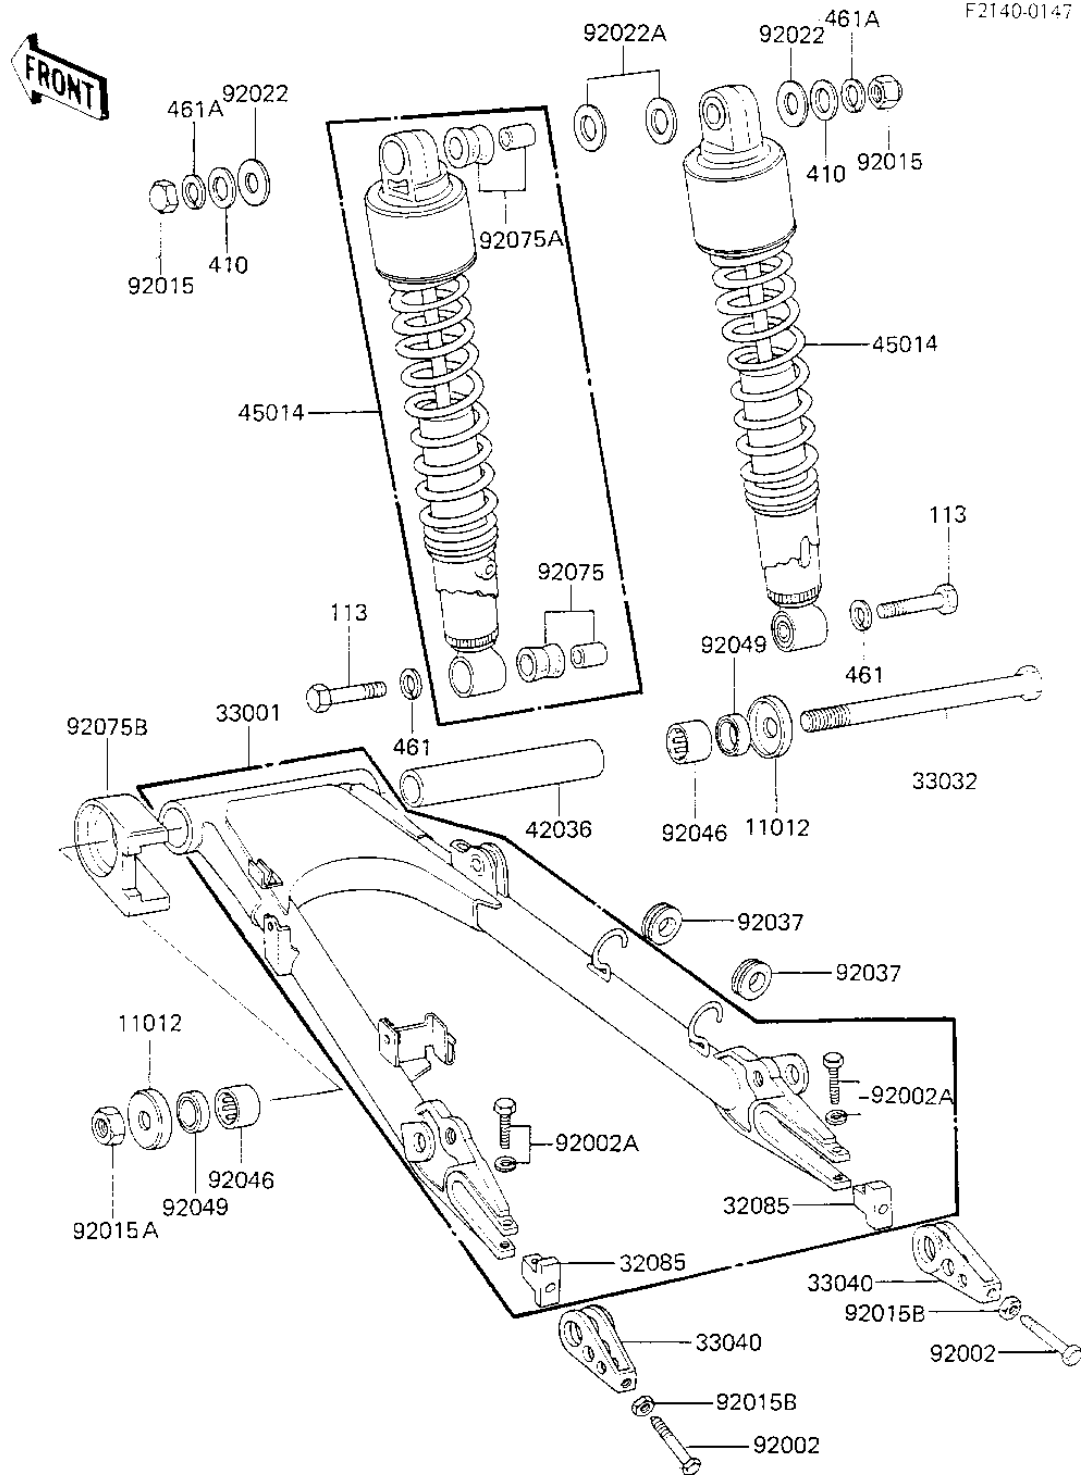

## 1984 700 Sports PARTS DIAGRAM

SWING ARM/SHOCK ABSORBERS

F2140-0147

## 1984 700 Sports PARTS LIST

### SWING ARM/SHOCK ABSORBERS

ITEM NAME	PART NUMBER	QUANTITY
CAP,SWING ARM (Ref # 11012)	33035-009	1
STOPPER,CHAIN ADJUST (Ref # 32085)	33044-002	1
ARM-COMP-SWING (Ref # 33001)	33001-1159	1
SHAFT-SWING ARM,16X3 (Ref # 33032)	33032-1028	1
ADJUSTER,CHAIN (Ref # 33040)	33040-056	1
SLEEVE,SWING ARM (Ref # 42036)	42036-1012	1
SHOCKABSORBER,RR,BLA (Ref # 45014)	45014-1225-10	1
BOLT,8X50 (Ref # 92002)	92002-1076	1
BOLT,8X35 (Ref # 92002A)	92002-1230	1
NUT,LOCK,CAP,12MM,BL (Ref # 92015)	92015-1192	1
NUT,LOCK,16MM,BLACK (Ref # 92015A)	92015-1207	1
NUT,8MM (Ref # 92015B)	92015-1364	1
WASHER,12.4X28X2.3,B (Ref # 92022)	92022-1303	1
WASHER PLAIN 14MM (Ref # 92022A)	410B1400	1
DAMPER RUBBER (Ref # 92037)	43064-007	1
BEARING-NEEDLE,HK221 (Ref # 92046)	92046-1115	1
OIL SEAL,MHA22284 (Ref # 92049)	92049-1059	1
BUSHING,SHOCK ABSORB (Ref # 92075)	45017-019	1
BUSHING,SHOCK ABSORB (Ref # 92075A)	92075-1141	1
DAMPER, (Ref # 92075B)	92075-1144	1
BOLT-SMALL-FINE,10X3 (Ref # 113)	112C1035	1
WASHER-PLANE-SMALL (Ref # 410)	410F1200	1
WASHER-SPRING,10MM (Ref # 461)	461K1000	1
WASHER-SPRING,12MM,B (Ref # 461A)	461K1200	1