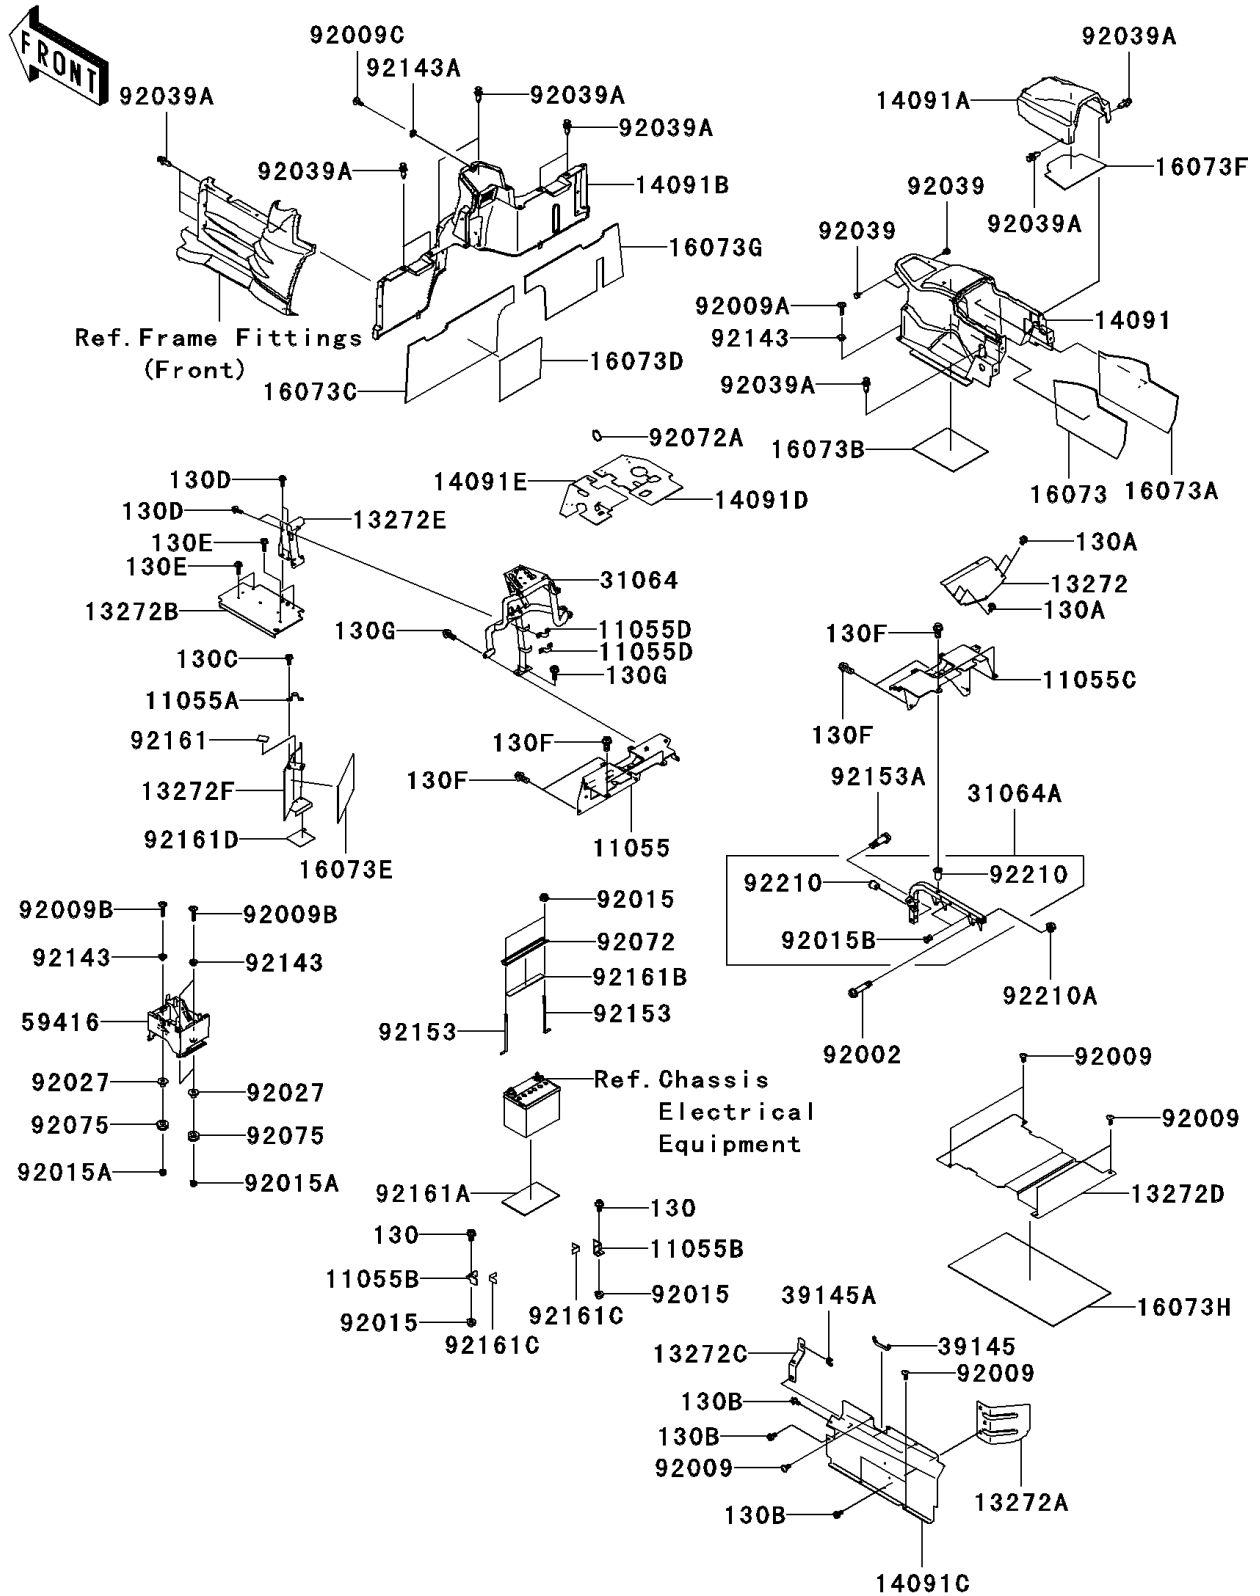

2008 Teryx® 750 4x4 NRA Outdoors™ PARTS DIAGRAM

Frame Fittings(Rear)

F2131

2008 Teryx® 750 4x4 NRA Outdoors™ PARTS LIST

Frame Fittings(Rear)

ITEM NAME	PART NUMBER	QUANTITY
BRACKET (Ref # 11055)	11055-0384	1
BRACKET (Ref # 11055A)	11055-0419	1
BRACKET (Ref # 11055B)	11055-0433	1
BRACKET,SEAT LOCK PLATE (Ref # 11055C)	11055-0518	1
BRACKET (Ref # 11055D)	11055-0896	1
PLATE (Ref # 13272)	13272-0276	1
PLATE (Ref # 13272A)	13272-0318	1
PLATE,TUNNEL PLATE (Ref # 13272B)	13272-0336	1
PLATE (Ref # 13272C)	13272-0351	1
PLATE,FRONT FENDER (Ref # 13272D)	13272-0390	1
PLATE (Ref # 13272E)	13272-0434	1
PLATE,HEAT GUARD (Ref # 13272F)	13272-0448	1
COVER,CONSOLE CENTER,F.BLACK (Ref # 14091)	14091-0692-6Z	1
COVER,CONSOLE CENTER (Ref # 14091A)	14091-0975	1
COVER,SEAT,F.BLACK (Ref # 14091B)	14091-0982-6Z	1
COVER (Ref # 14091C)	14091-0987	1
COVER (Ref # 14091D)	14091-1643	1
COVER (Ref # 14091E)	14091-1644	1
INSULATOR (Ref # 16073)	16073-0042	1
INSULATOR (Ref # 16073A)	16073-0043	1
INSULATOR (Ref # 16073B)	16073-0044	1
INSULATOR (Ref # 16073C)	16073-0050	1
INSULATOR (Ref # 16073D)	16073-0060	1
INSULATOR (Ref # 16073E)	16073-0062	1
INSULATOR (Ref # 16073F)	16073-0066	1
INSULATOR (Ref # 16073G)	16073-0070	1
INSULATOR (Ref # 16073H)	16073-0075	1
PIPE-COMP (Ref # 31064)	31064-0136	1
PIPE-COMP (Ref # 31064A)	31064-0145	1