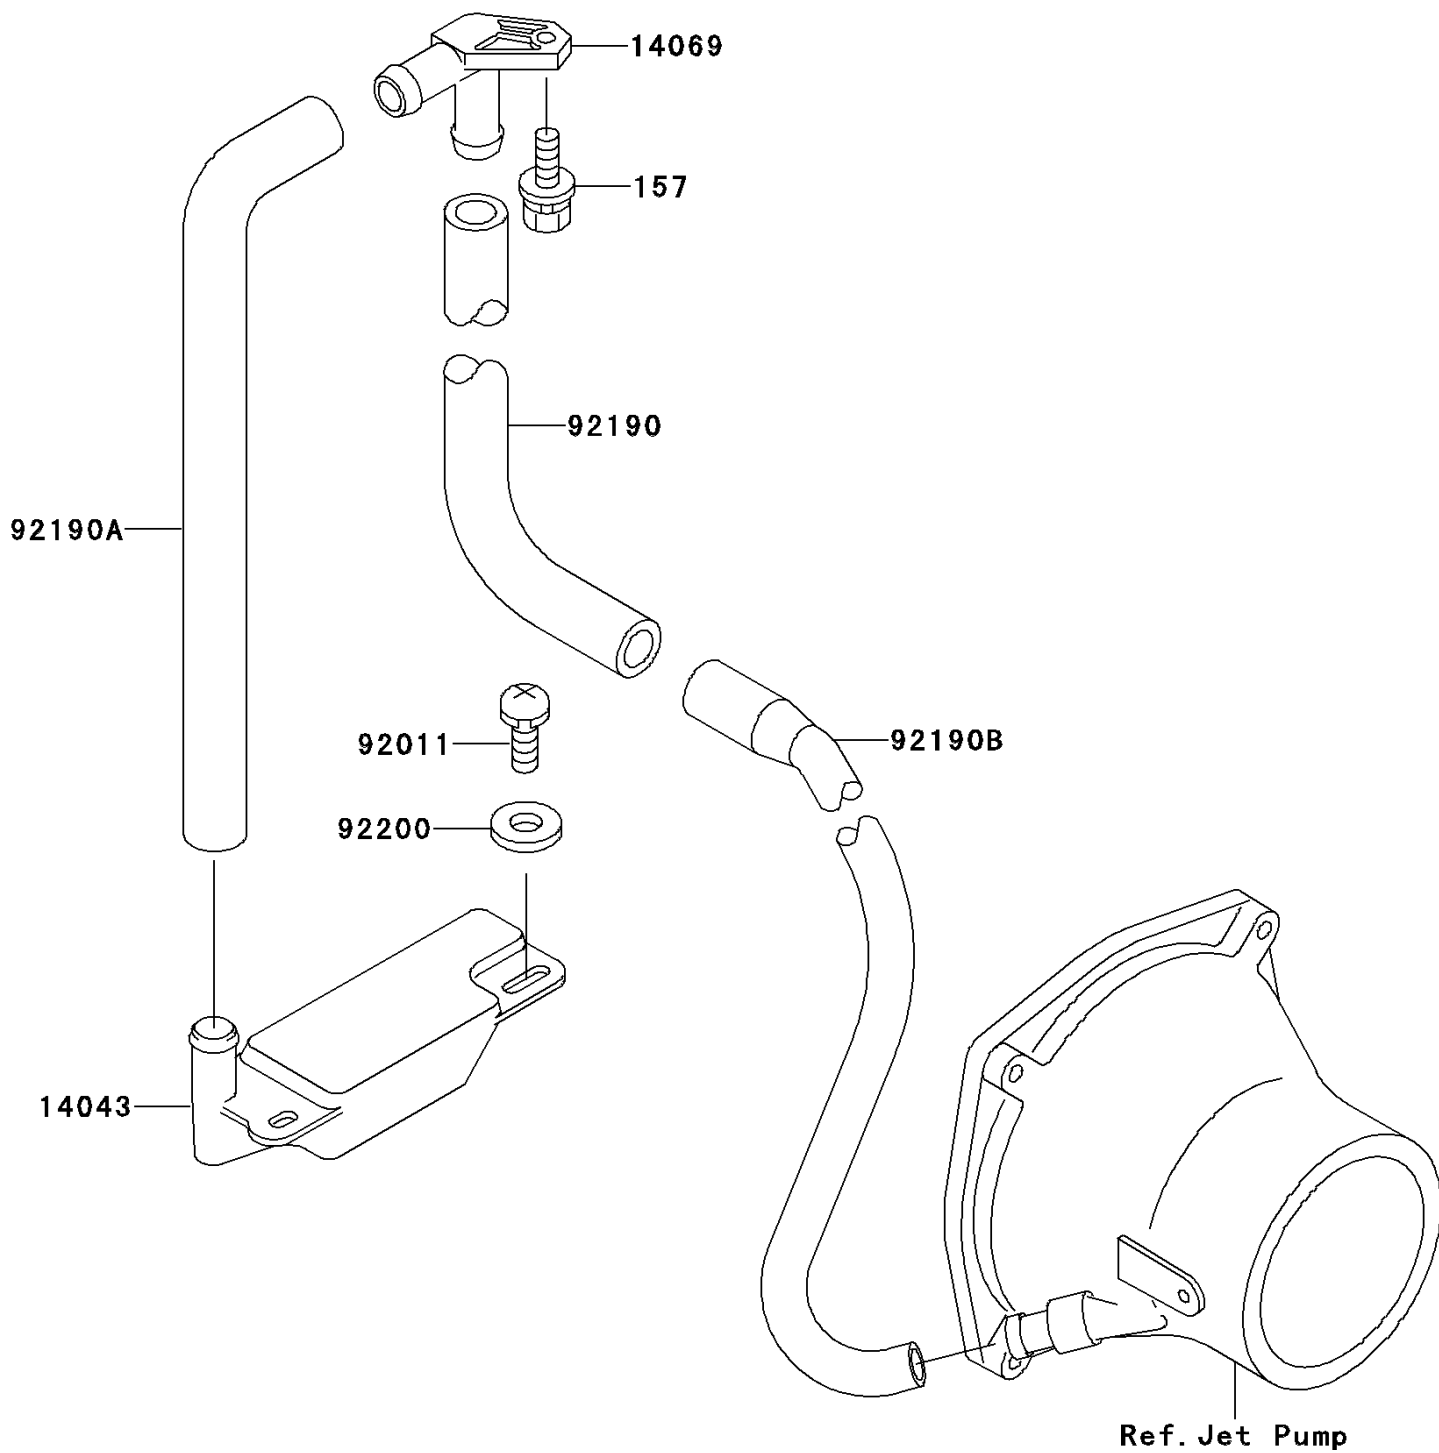

1995 JET SKI® 900 ZXi PARTS DIAGRAM

Bilge System

F3145

1995 JET SKI® 900 ZXi PARTS LIST

Bilge System

ITEM NAME	PART NUMBER	QUANTITY
BOLT-WSP,6X18 (Ref # 157)	157R0618	1
FILTER (Ref # 14043)	14043-3708	1
BREATHER (Ref # 14069)	14069-3708	1
SCREW,TAPPING (Ref # 92011)	92011-561	1
TUBE,BREATHER-HULL (Ref # 92190)	92190-3968	1
TUBE,FILTER-BREATHER (Ref # 92190A)	92190-3969	1
TUBE,HULL-NOZZLE (Ref # 92190B)	92190-3971	1
WASHER,5.9X16X1.5 (Ref # 92200)	92200-3714	1