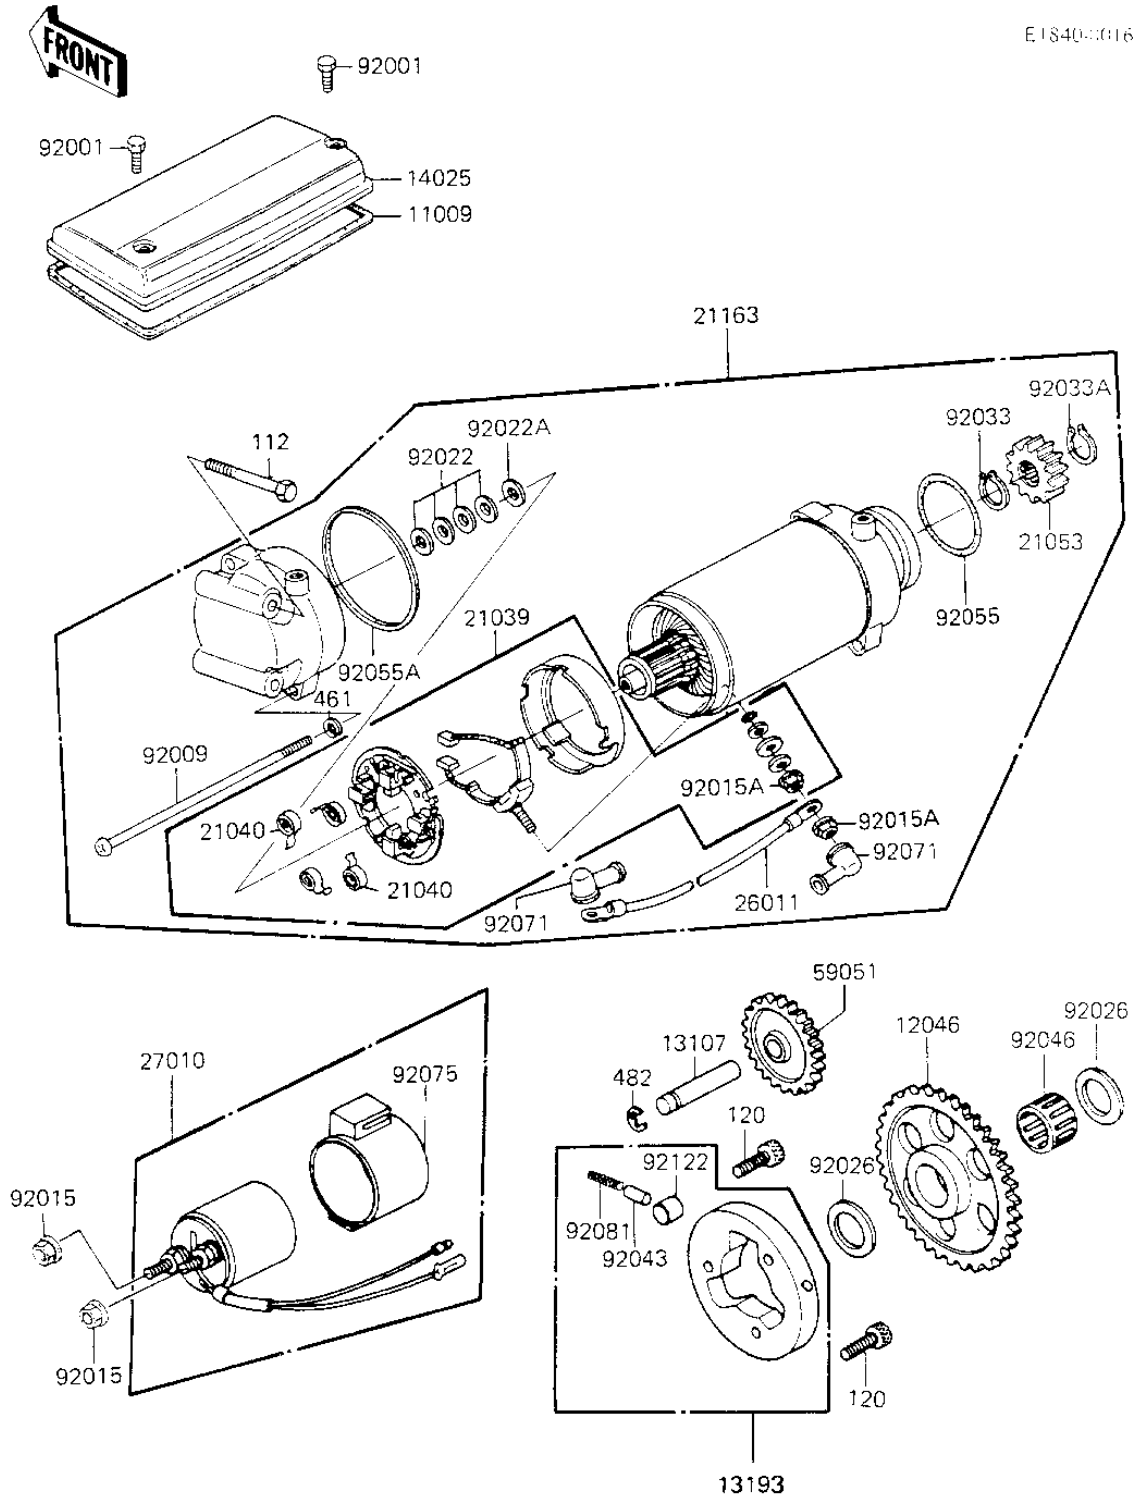

1984 700 Sports PARTS DIAGRAM

STARTER MOTOR/STARTER CLUTCH

E18403016

1984 700 Sports PARTS LIST

STARTER MOTOR/STARTER CLUTCH

ITEM NAME	PART NUMBER	QUANTITY
GASKET,STARTER COVER (Ref # 11009)	21166-003	1
SPROCKET,STARTER,58T (Ref # 12046)	12046-1032	1
SHAFT,IDLE GEAR (Ref # 13107)	21143-003	1
CLUTCH-ASSY-ONEWAY (Ref # 13193)	13193-1012	1
COVER,STARTER (Ref # 14025)	21165-003	1
BRUSH,CARBON (Ref # 21039)	21039-1053	1
SPRING-BRUSH (Ref # 21040)	21040-1003	1
PINION,STARTER (Ref # 21053)	21053-004	1
STARTER-ELECTRIC (Ref # 21163)	21163-1190	1
WIRE-LEAD,START MOTO (Ref # 26011)	26011-1135	1
SWITCH ASSY,MAGNETIC (Ref # 27010)	21164-005	1
GEAR,IDLE,29T (Ref # 59051)	21167-004	1
BOLT,6X10 (Ref # 92001)	92001-1151	1
SCREW,PAN HEAD,6X130 (Ref # 92009)	21099-006	1
NUT-6MM (Ref # 92015)	92015-1078	2
WASHER,THRUST,0.2T (Ref # 92022)	21025-011	1
WASHER,THRUST,0.8T (Ref # 92022A)	92022-1132	1
SPACER,25X36X3.2 (Ref # 92026)	92026-1025	1
CIRCLIP (Ref # 92033)	92033-034	1
CIRCLIP,13M/M (Ref # 92033A)	92033-037	1
PIN (Ref # 92043)	92043-087	1
BRG,NEEDLE,K253017 (Ref # 92046)	92046-056	1
"O" RING,40M/M (Ref # 92055)	21027-008	1
"O" RING,STARTER MOT (Ref # 92055A)	92055-1086	1
GROMMET,CORD (Ref # 92071)	21017-017	1
DAMPER MAG SWITCH SH (Ref # 92075)	21064-002	1
SPRING (Ref # 92081)	92081-110	1
ROLLER (Ref # 92122)	92122-004	1
BOLT-UPSET (Ref # 112)	112G0660	1

1984 700 Sports PARTS LIST

STARTER MOTOR/STARTER CLUTCH

ITEM NAME	PART NUMBER	QUANTITY
BOLT, SOCKET, 8X12 (Ref # 120)	120P0812	1
WASHER SPRING 6MM (Ref # 461)	461F0600	1
CIRCLIP 12MM (Ref # 482)	482K0200	1