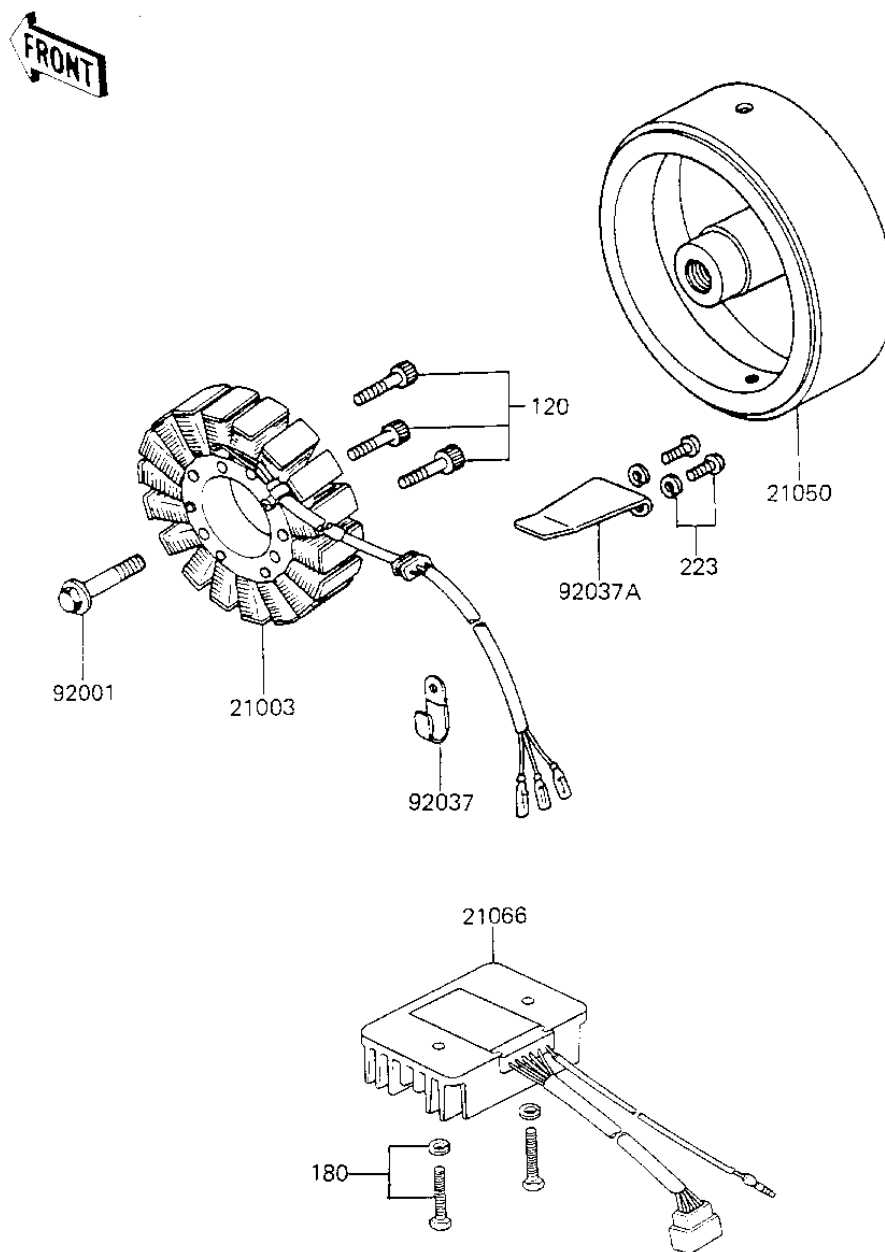

1984 700 Sports PARTS DIAGRAM

GENERATOR/REGULATOR

E1810-0053

1984 700 Sports PARTS LIST

GENERATOR/REGULATOR

ITEM NAME	PART NUMBER	QUANTITY
STATOR (Ref # 21003)	21003-1083	1
FLYWHEEL,GENERATOR (Ref # 21050)	21050-1041	1
REGULATOR-VOLTAGE (Ref # 21066)	21066-1027	1
BOLT,12X40 (Ref # 92001)	92001-1146	1
CLAMP,WIRING HARNESS (Ref # 92037)	21126-008	1
CLAMP,GENERATOR WIRE (Ref # 92037A)	92037-1122	1
BOLT-SOCKET,5X30 (Ref # 120)	120P0530	1
BOLT-UPSET-WS,6X25 (Ref # 180)	180B0625	1
SCREW-PAN-WS-CROS (Ref # 223)	223B0512	1