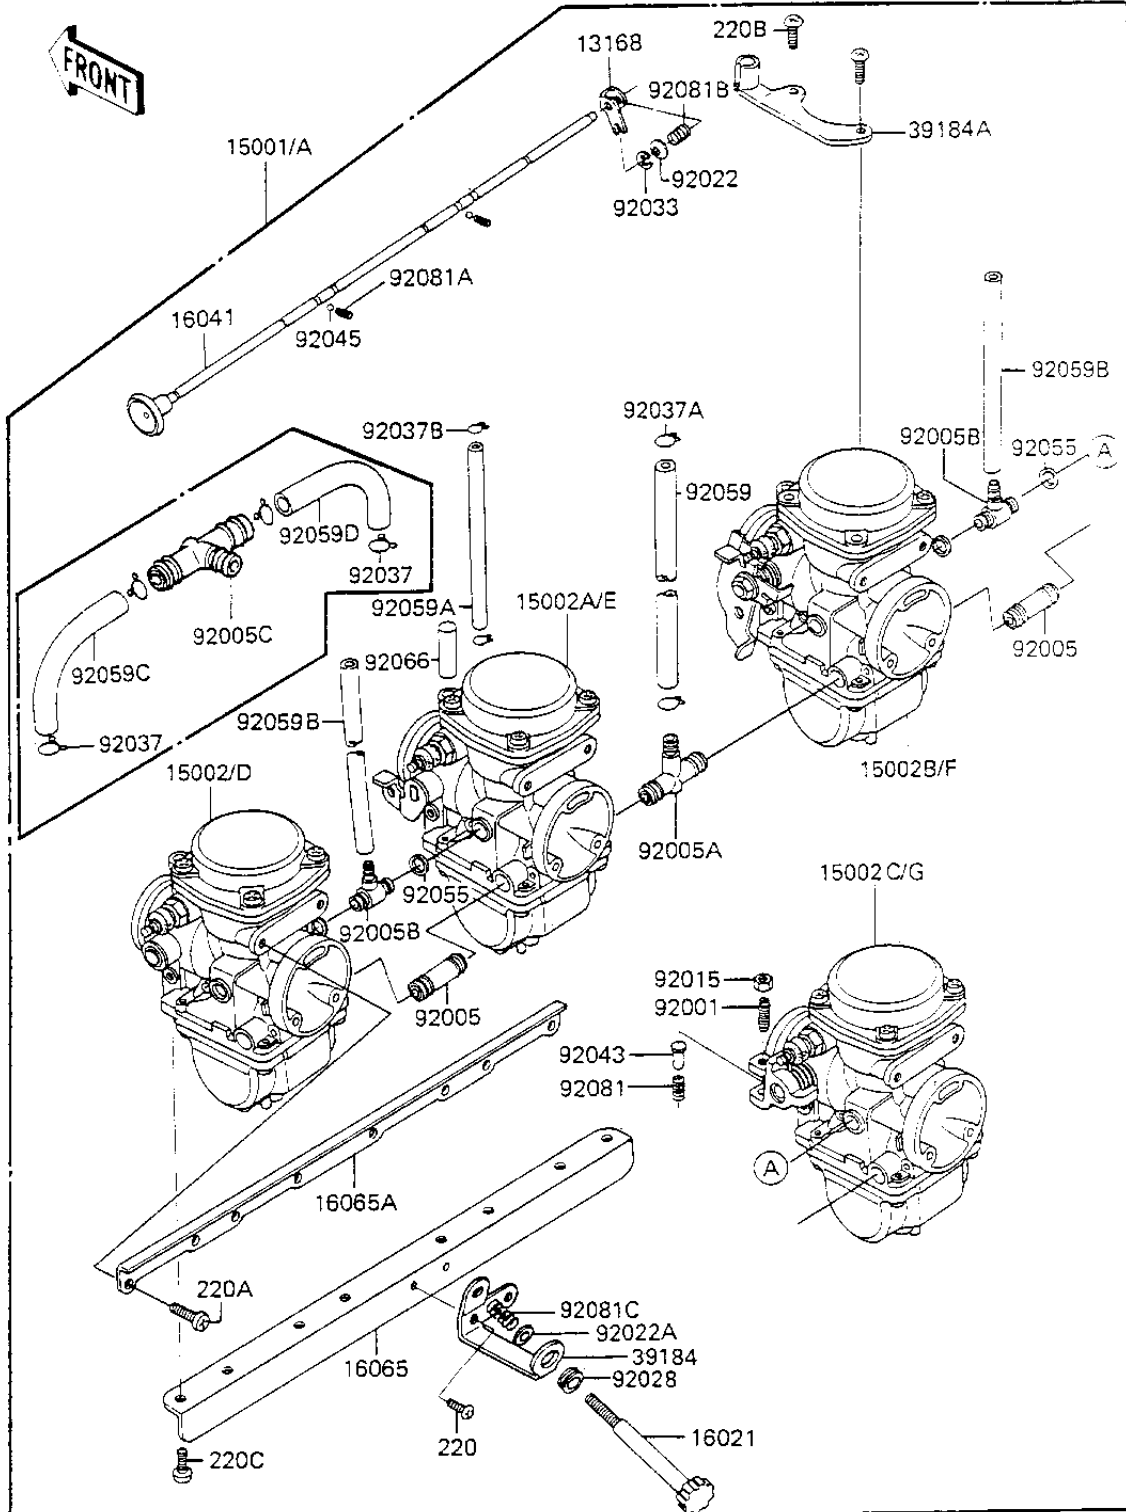

1984 700 Sports PARTS DIAGRAM

CARBURETOR ASSY

E1611-0102