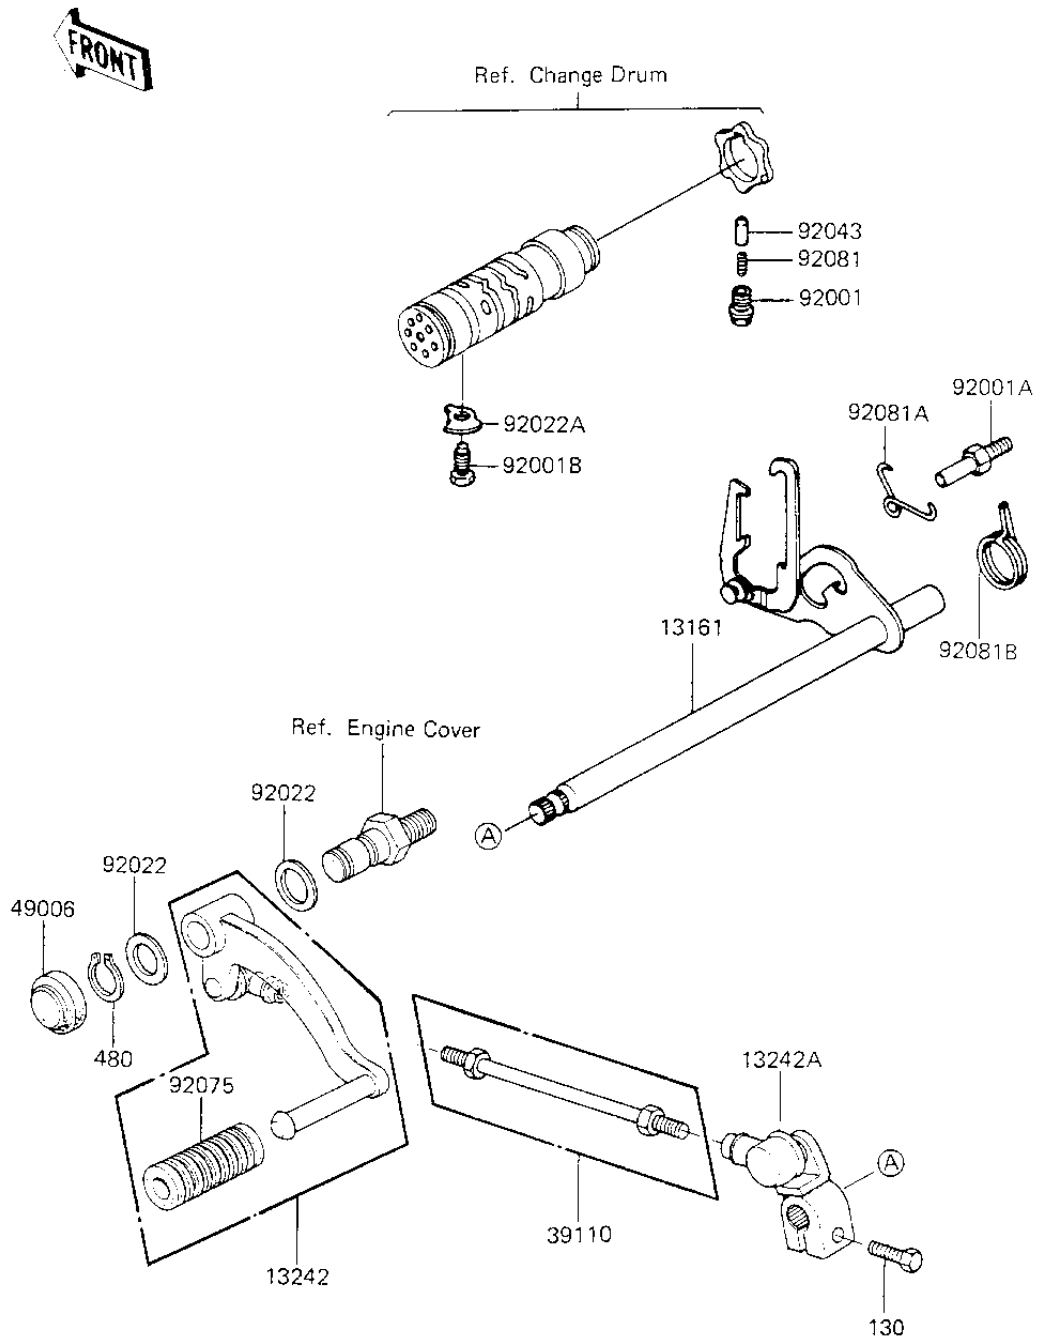

1984 700 Sports PARTS DIAGRAM

GEAR CHANGE MECHANISM

E:370-0074

1984 700 Sports PARTS LIST

GEAR CHANGE MECHANISM

ITEM NAME	PART NUMBER	QUANTITY
LEVER ASSY,GEAR SFT (Ref # 13161)	13161-042	1
LEVER-ASSY-CHANGE,PD (Ref # 13242)	13242-1049	1
LEVER-ASSY-CHANGE (Ref # 13242A)	13242-1074	1
ROD-ASSY-TIE,CHANGE (Ref # 39110)	39110-1011	1
BOOT,CHANGE LEVER (Ref # 49006)	49006-1061	1
BOLT,NEUTRAL POSITIO (Ref # 92001)	92001-1037	1
BOLT,RETURN SPRING (Ref # 92001A)	92001-1401	1
BOLT,HEX HEAD,10X26 (Ref # 92001B)	92001-174	1
WASHER PLAIN 12MM (Ref # 92022)	92022-072	1
WASHER,LOCK,10MM (Ref # 92022A)	92024-074	1
PIN-NEUTRAL POSITION (Ref # 92043)	92043-076	1
RUBBER CHANGE PEDAL (Ref # 92075)	13157-004	1
SPRING (Ref # 92081)	92081-112	1
SPRING,KICK PAWL (Ref # 92081A)	92083-018	1
SPRING,CHG PEDL RTRN (Ref # 92081B)	92083-028	1
BOLT-FLANGED,6X20,BL (Ref # 130)	130S0620	1
CIRCLIP 12MM (Ref # 480)	480J1200	1