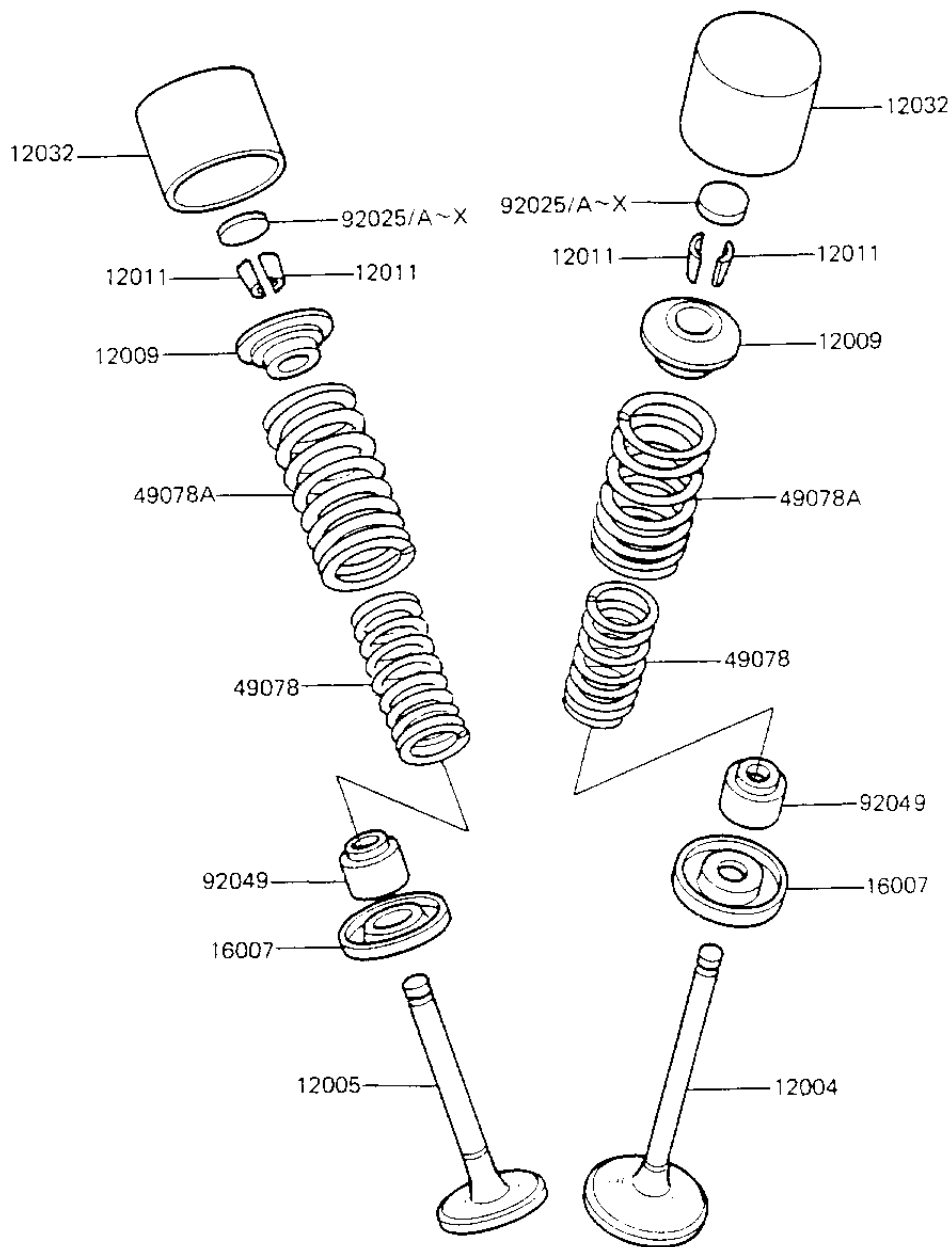

1984 700 Sports PARTS DIAGRAM

VALVES

E1219-0062

1984 700 Sports PARTS LIST

VALVES

ITEM NAME	PART NUMBER	QUANTITY
VALVE-INTAKE (Ref # 12004)	12004-1058	1
VALVE,EXHAUST (Ref # 12005)	12005-1006	1
RETAINER,VALVE SPRIN (Ref # 12009)	12009-008	1
SPLIT KEEPER (Ref # 12011)	12011-004	1
TAPPET (Ref # 12032)	12032-1001	1
SEAT-SPRING,VALVE (Ref # 16007)	16007-1024	1
SPRING,VALVE,INNER (Ref # 49078)	49078-1001	1
SPRING,VALVE,OUTER (Ref # 49078A)	49078-1002	1
SHIM,2.007 (Ref # 92025)	92025-1090	1
SHIM,2.05T (Ref # 92025A)	92025-1091	1
SHIM,2.10T (Ref # 92025B)	92025-1092	1
SHIM,2.15T (Ref # 92025C)	92025-1093	1
SHIM,2.20T (Ref # 92025D)	92025-1094	1
SHIM,2.25T (Ref # 92025E)	92025-1095	1
SHIM,2.30T (Ref # 92025F)	92025-1096	1
SHIM,2.35T (Ref # 92025G)	92025-1097	1
SHIM,2.40T (Ref # 92025H)	92025-1098	1
SHIM,2.45T (Ref # 92025I)	92025-1099	1
SHIM,2.50T (Ref # 92025J)	92025-1100	1
SHIM T2.55 (Ref # 92025K)	92025-1101	1
SHIM,2.60T (Ref # 92025L)	92025-1102	1
SHIM,2.65T (Ref # 92025M)	92025-1103	1
SHIM,2.70T (Ref # 92025N)	92025-1104	1
SHIM,2.75T (Ref # 92025O)	92025-1105	1
SHIM,2.80T (Ref # 92025P)	92025-1106	1
SHIM,2.85T (Ref # 92025Q)	92025-1107	1
SHIM,2.90T (Ref # 92025R)	92025-1108	1
SHIM,2.95 (Ref # 92025S)	92025-1109	1
SHIM,3.00T (Ref # 92025T)	92025-1110	1

1984 700 Sports PARTS LIST

VALVES

ITEM NAME	PART NUMBER	QUANTITY
SHIM,3.05T (Ref # 92025U)	92025-1111	1
SHIM,3.10T (Ref # 92025V)	92025-1112	1
SHIM,3.15T (Ref # 92025W)	92025-1113	1
SHIM,3.20T (Ref # 92025X)	92025-1114	1
OIL SEAL,RV37129.5 (Ref # 92049)	92049-016	1