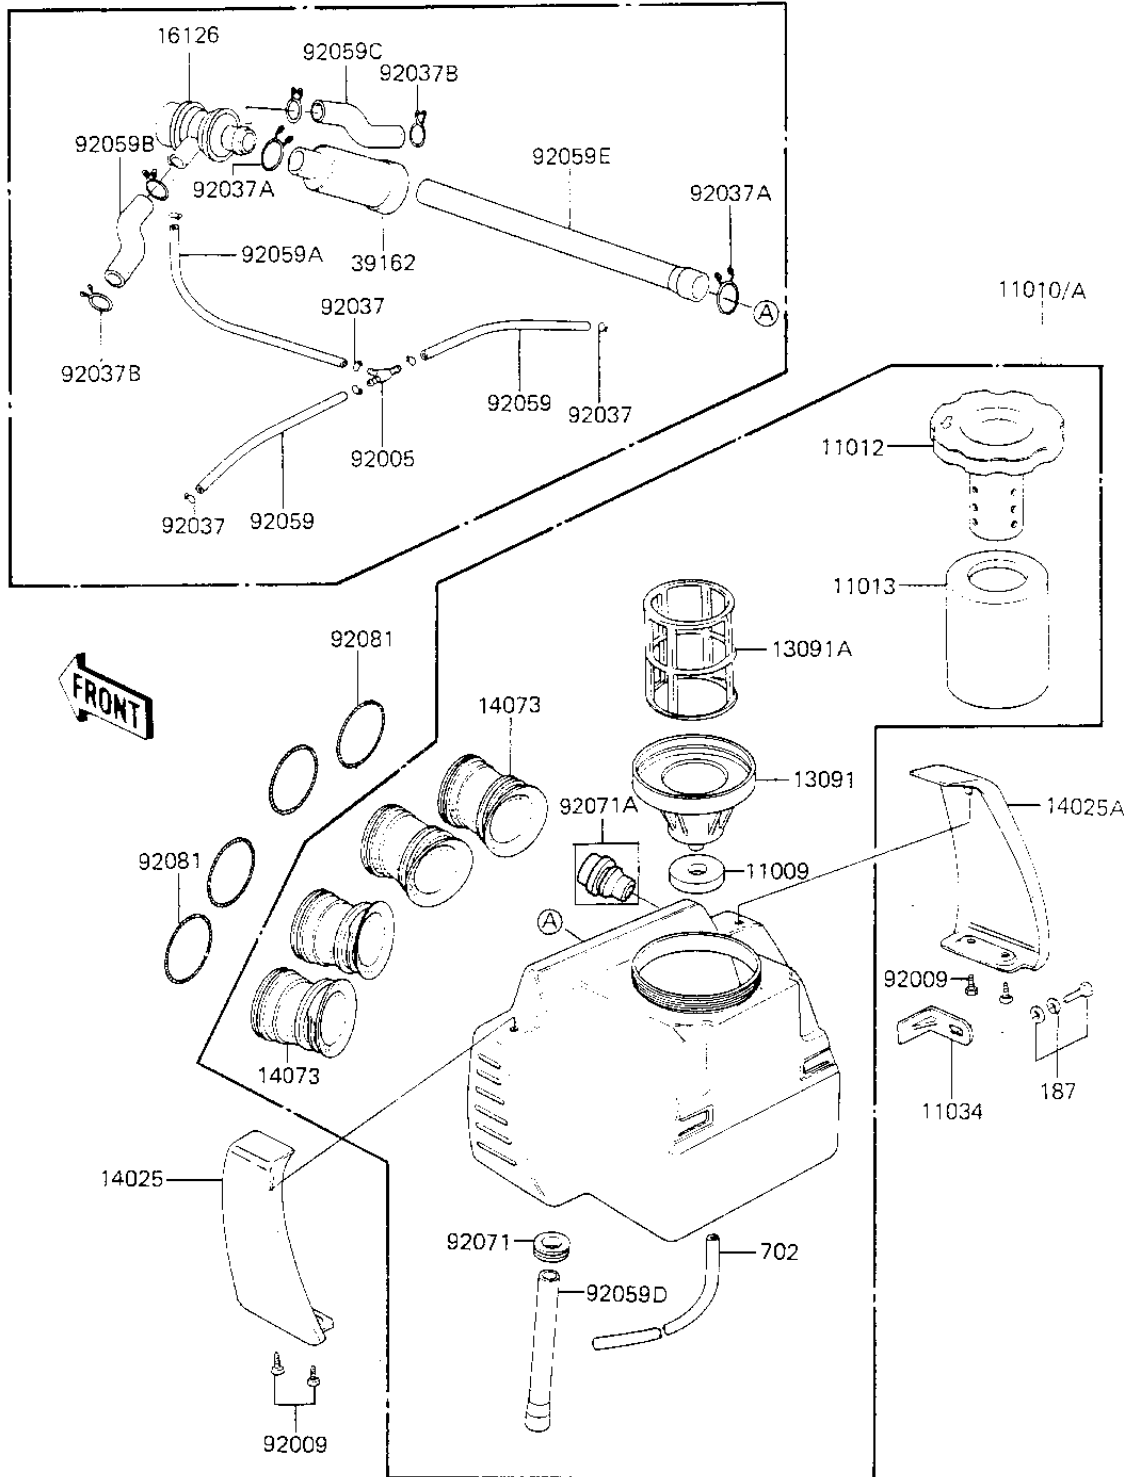

## 1984 700 Sports PARTS DIAGRAM

AIR CLEANER

E:130-0152

## 1984 700 Sports PARTS LIST

### AIR CLEANER

ITEM NAME	PART NUMBER	QUANTITY
GASKET,HOLDER (Ref # 11009)	11039-003	1
FILTER-ASSY-AIR (Ref # 11010)	11010-1128	1
FILTER-ASSY-AIR (Ref # 11010A)	11010-1221	1
CAP,AIR CLEANER (Ref # 11012)	11012-069	1
ELEMENT,AIR CLNR (Ref # 11013)	11013-1060	1
BRACKET,AIR CLEANER (Ref # 11034)	32070-038	1
HOLDER,INLET PIPE (Ref # 13091)	11033-006	1
HOLDER,ELEMENT (Ref # 13091A)	13091-1147	1
COVER,AIR FILTER,LH (Ref # 14025)	14025-1437	1
COVER,AIR FILTER,RH (Ref # 14025A)	14025-1438	1
INLET DUCT (Ref # 14073)	14073-1032	1
VALVE ASSY,AIR SWITC (Ref # 16126)	16126-1005	1
SILENCER (Ref # 39162)	39162-1003	1
FITTING,TUBE (Ref # 92005)	92005-1017	1
SCREW,TAPPING,5X12 (Ref # 92009)	92009-1144	1
CLAMP-PIPE (Ref # 92037)	92037-072	1
CLAMP (Ref # 92037A)	92037-1076	1
CLAMP,BREATHER TUBE (Ref # 92037B)	92037-213	1
TUBE,VACUUM,LONG (Ref # 92059)	92059-1162	1
TUBE,4X9X290 (Ref # 92059A)	92059-1043	1
TUBE (Ref # 92059B)	92059-1065	1
TUBE (Ref # 92059C)	92059-1066	1
TUBE,11X26X135 (Ref # 92059D)	92059-1137	1
TUBE,14X20X290 (Ref # 92059E)	92059-1138	1
GROMMET (Ref # 92071)	92071-1027	1
GROMMET,AIR FILTER (Ref # 92071A)	92071-1112	1
SPRING,COIL,BLACK (Ref # 92081)	92081-1457	1
BOLT 6X12 (Ref # 187)	187B0612	1
TUBE-RUBBER,6X200 (Ref # 702)	702A06200	1