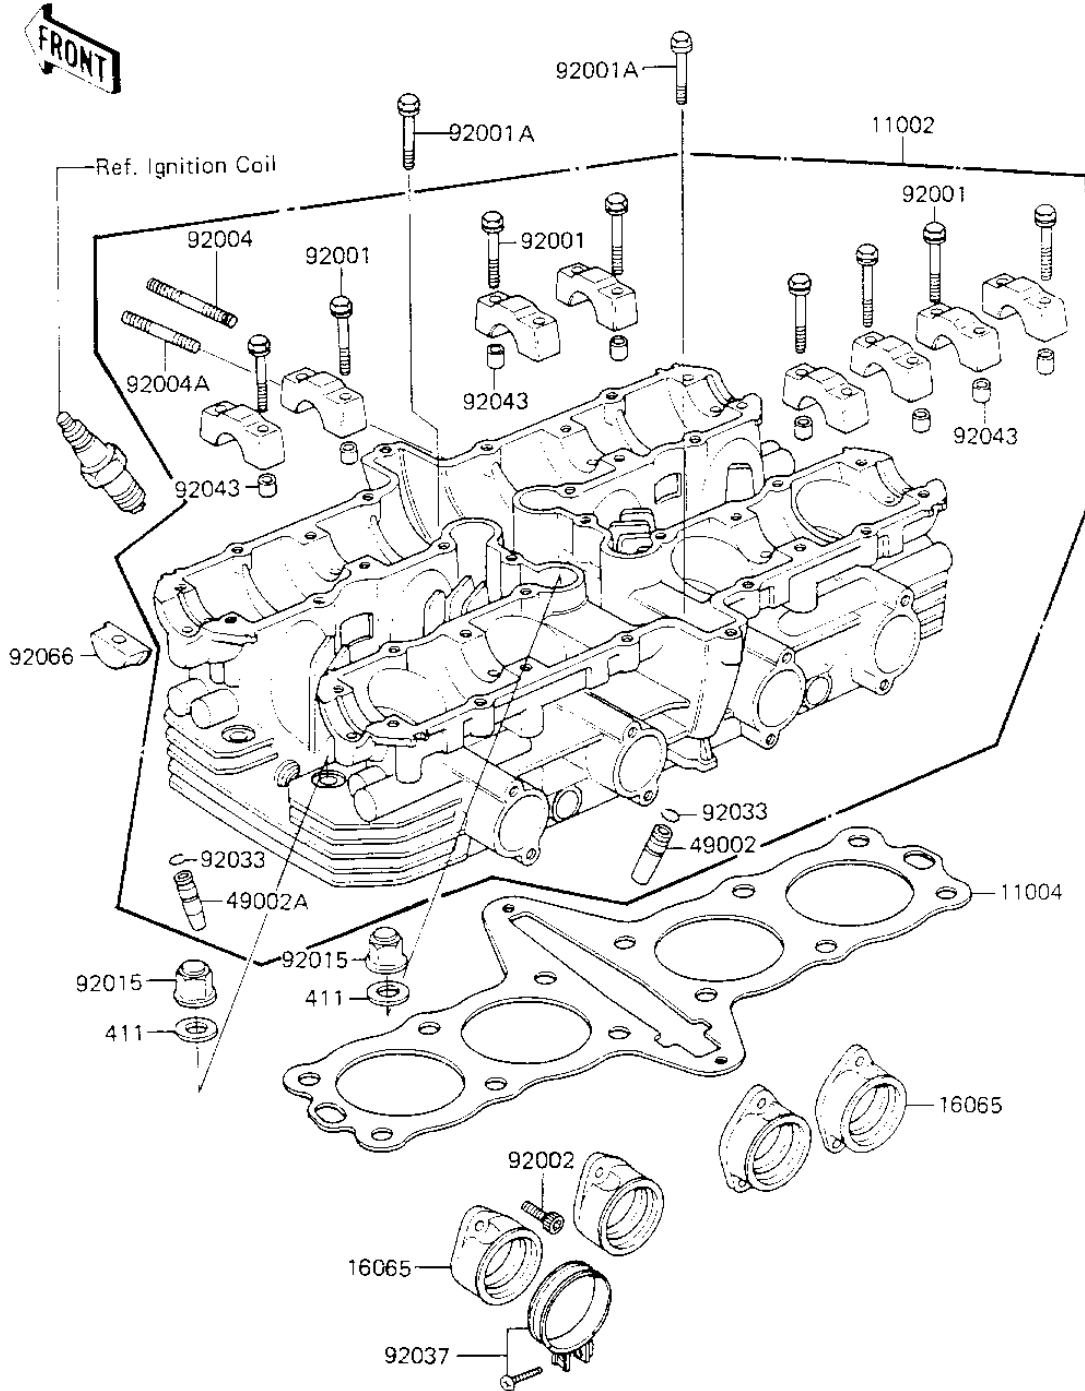

## 1984 700 Sports PARTS DIAGRAM

CYLINDER HEAD

E1171-0126

## 1984 700 Sports PARTS LIST

### CYLINDER HEAD

ITEM NAME	PART NUMBER	QUANTITY
HEAD-ASSY-CYLINDER (Ref # 11002)	11002-1186	1
GASKET-HEAD,CYLINDER (Ref # 11004)	11004-1101	1
HOLDER-CARBURETOR (Ref # 16065)	16065-1132	1
GUIDE,INLET VALVE (Ref # 49002)	12013-009	1
GUIDE,EXHAUST VALVE (Ref # 49002A)	49002-1002	1
BOLT,FLANGED,6X38 (Ref # 92001)	92001-1105	1
BOLT,FLANGED,8X43 (Ref # 92001A)	92001-1445	1
BOLT,6X16 (Ref # 92002)	92002-1143	1
STUD,8X35 (Ref # 92004)	92004-1009	1
STUD,8X28.5 (Ref # 92004A)	92004-1060	1
NUT,FLANGED CAP,10MM (Ref # 92015)	92015-1181	1
CIRCLIP-VALVE (Ref # 92033)	92036-023	1
CLAMP-INLET PIPE (Ref # 92037)	92037-061	1
PIN-DOWEL (Ref # 92043)	92042-007	1
PLUG,CAMSHAFT,11.35X (Ref # 92066)	92066-1111	1
WASHER PLAIN 10MM (Ref # 411)	411B1000	1