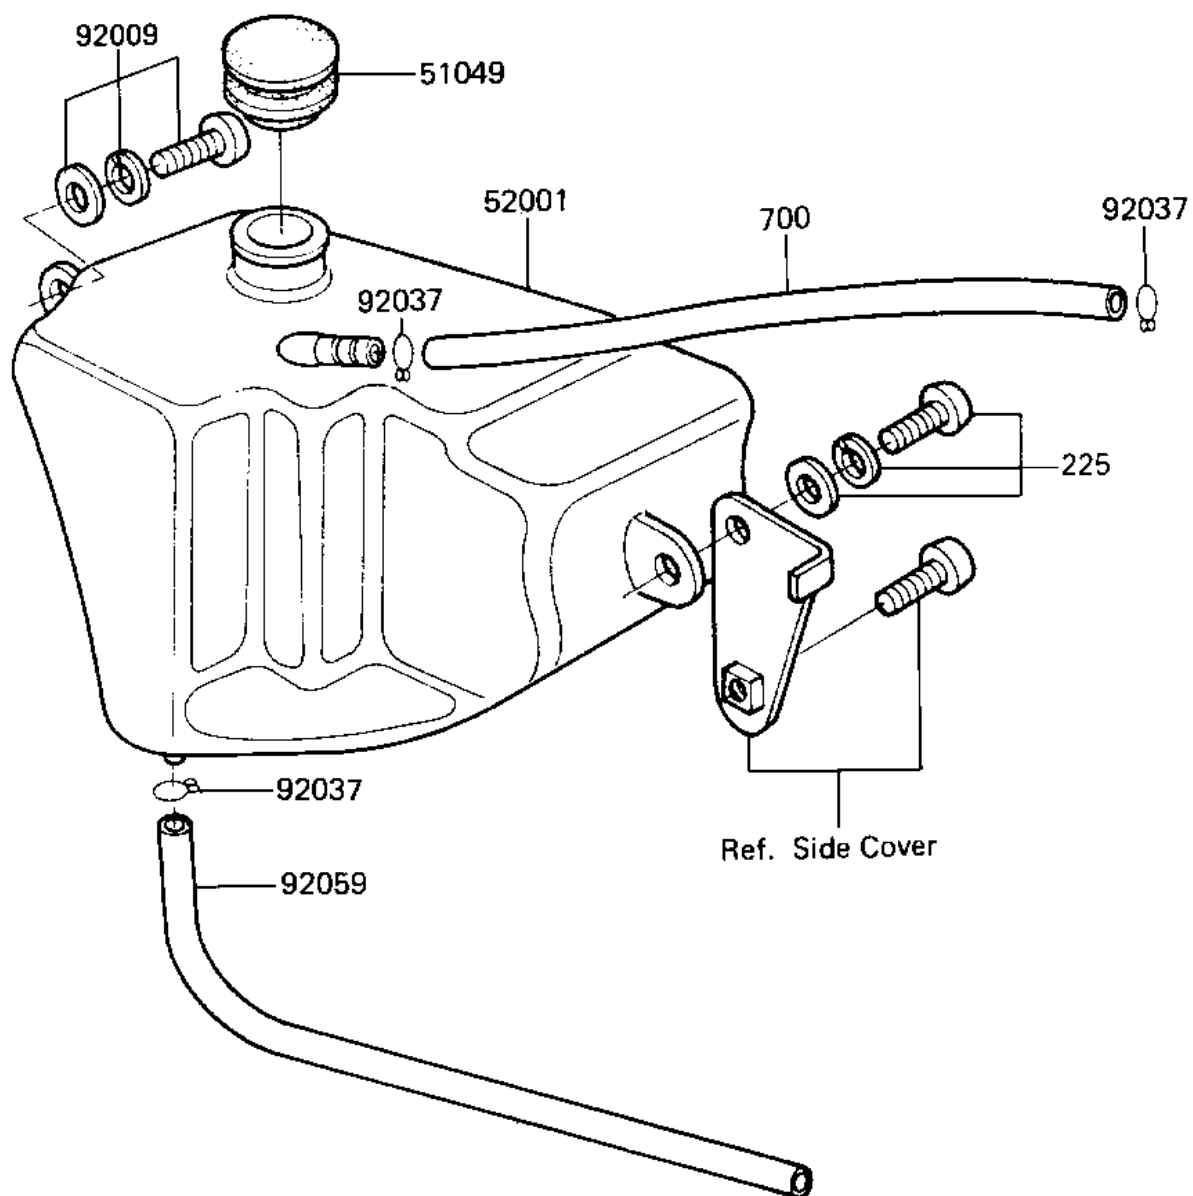

1982 KD80 PARTS DIAGRAM

OIL TANK

F2450-0009

1982 KD80 PARTS LIST

OIL TANK

ITEM NAME	PART NUMBER	QUANTITY
CAP,OIL TANK (Ref # 51049)	52003-024	1
TANK,OIL (Ref # 52001)	52001-1005	1
SCREW,-PAN-WSP-CROS,6 (Ref # 92009)	92009-1283	1
CLAMP FUEL PIPE (Ref # 92037)	92037-010	1
TUBE,4.5X9X380 (Ref # 92059)	92059-1691	1
SCREW-PAN-WSP-CROS (Ref # 225)	225B0620	1
TUBE, PVC, 5X400 (Ref # 700)	700005400	1