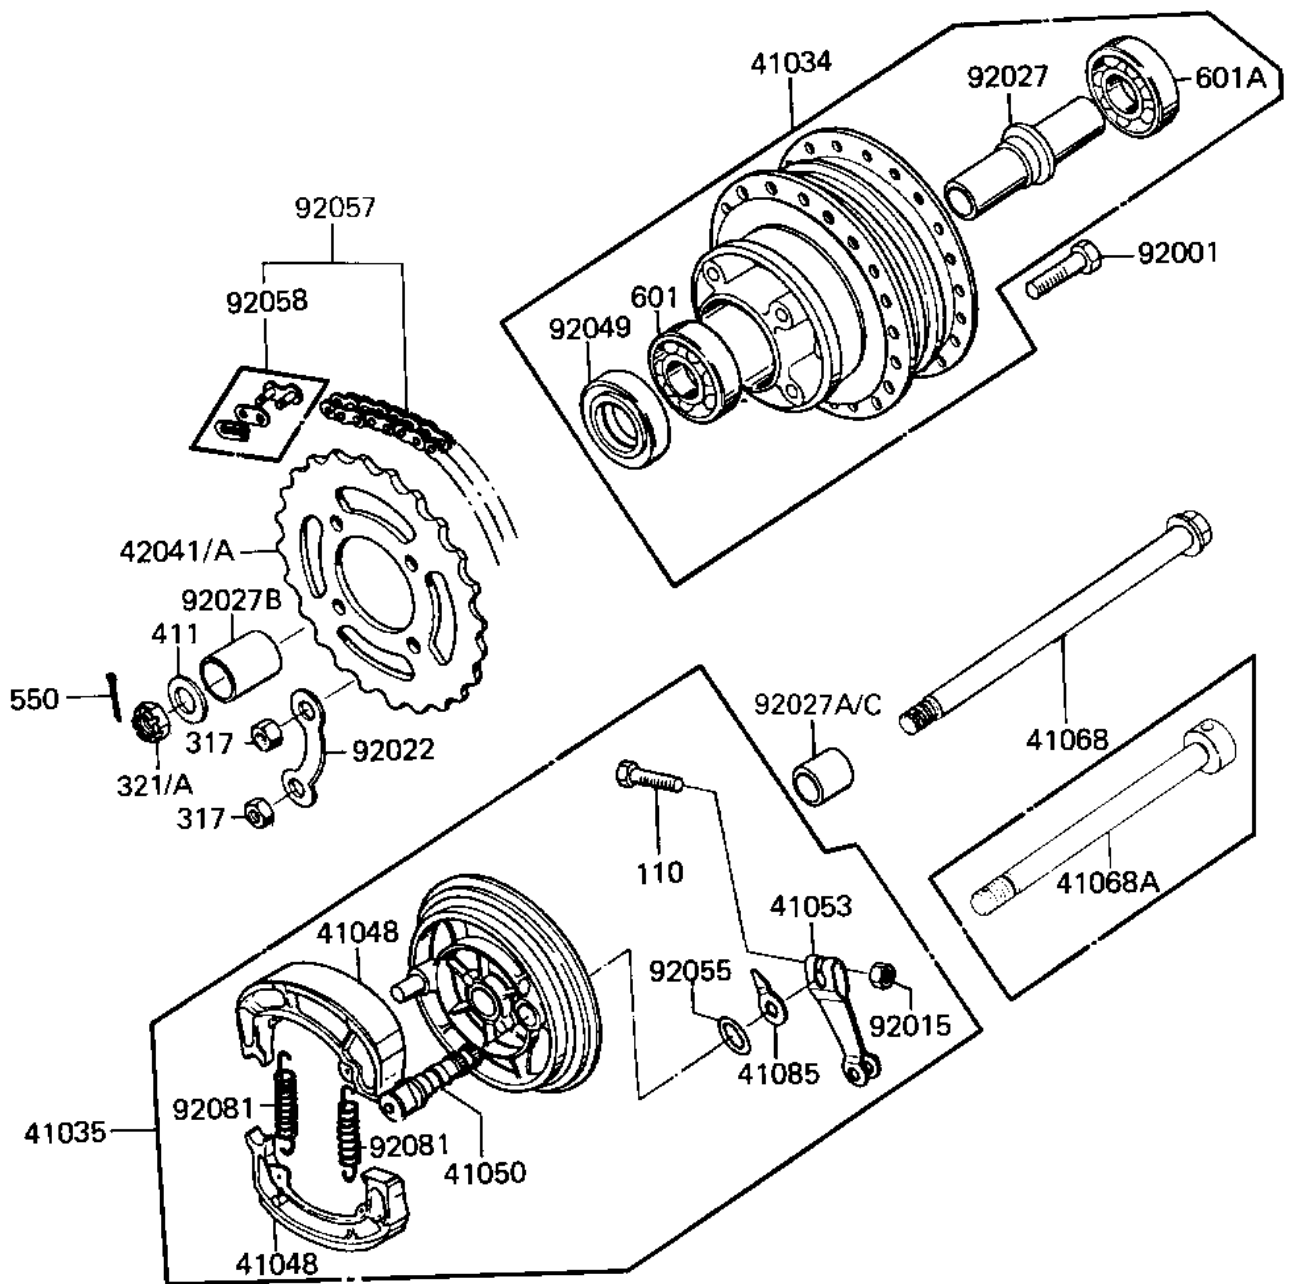

## 1982 KD80 PARTS DIAGRAM

REAR HUB/BRAKE/CHAIN

F2240-0048

## 1982 KD80 PARTS LIST

REAR HUB/BRAKE/CHAIN

ITEM NAME	PART NUMBER	QUANTITY
DRUM-ASSY,RR BRK,BUFF (Ref # 41034)	41034-1002-80	1
PANEL-ASY,RR BRK,BUFF (Ref # 41035)	42006-063-80	1
SHOE-BRAKE (Ref # 41048)	41048-1085	1
CAM SHAFT,REAR BRAKE (Ref # 41050)	42026-018	1
LEVER,REAR BRAKE PANL (Ref # 41053)	42029-027	1
AXLE,12X206 (Ref # 41068)	41068-1091	1
INDICATOR,BKSHOE (Ref # 41085)	41085-003	1
REAR SPROCKET 37T (Ref # 42041)	42041-020	1
REAR SPROCKET 39T (Ref # 42041A)	42041-045	1
BOLT REAR SPROCKET (Ref # 92001)	92001-021	1
NUT,6MM (Ref # 92015)	41072-007	1
WASHER RR SPRCKT LOCK (Ref # 92022)	92088-003	1
SPACER RR HUB BEARING (Ref # 92027)	42010-003	1
COLLAR-REAR HUB R.H (Ref # 92027A)	42032-002	1
COLLAR,REAR AXLE (Ref # 92027B)	42032-044	1
OIL SEAL RR BRK DRUM (Ref # 92049)	92052-001	1
"O" RING,11MM (Ref # 92055)	92055-004	1
CHAIN,DRIVE,EK428 98L (Ref # 92057)	92057-1092	1
JOINT-CHAIN (Ref # 92058)	92058-1014	1
SPRING,BRAKE SHOE (Ref # 92081)	92081-1766	1
BOLT-UPSET (Ref # 110)	112G0630	1
NUT,8M/M (Ref # 317)	317B0800	1
NUT CASTLE 12MM (Ref # 321A)	321B1200	1
WASHER PLAIN 12MM (Ref # 411)	411B1200	1
PIN COTTER 3.0X25 (Ref # 550)	550D3025	1
BEARING BALL #6301 (Ref # 601)	601B6301	1
BEARING BALL #6301 (Ref # 601A)	601B6301Z	1