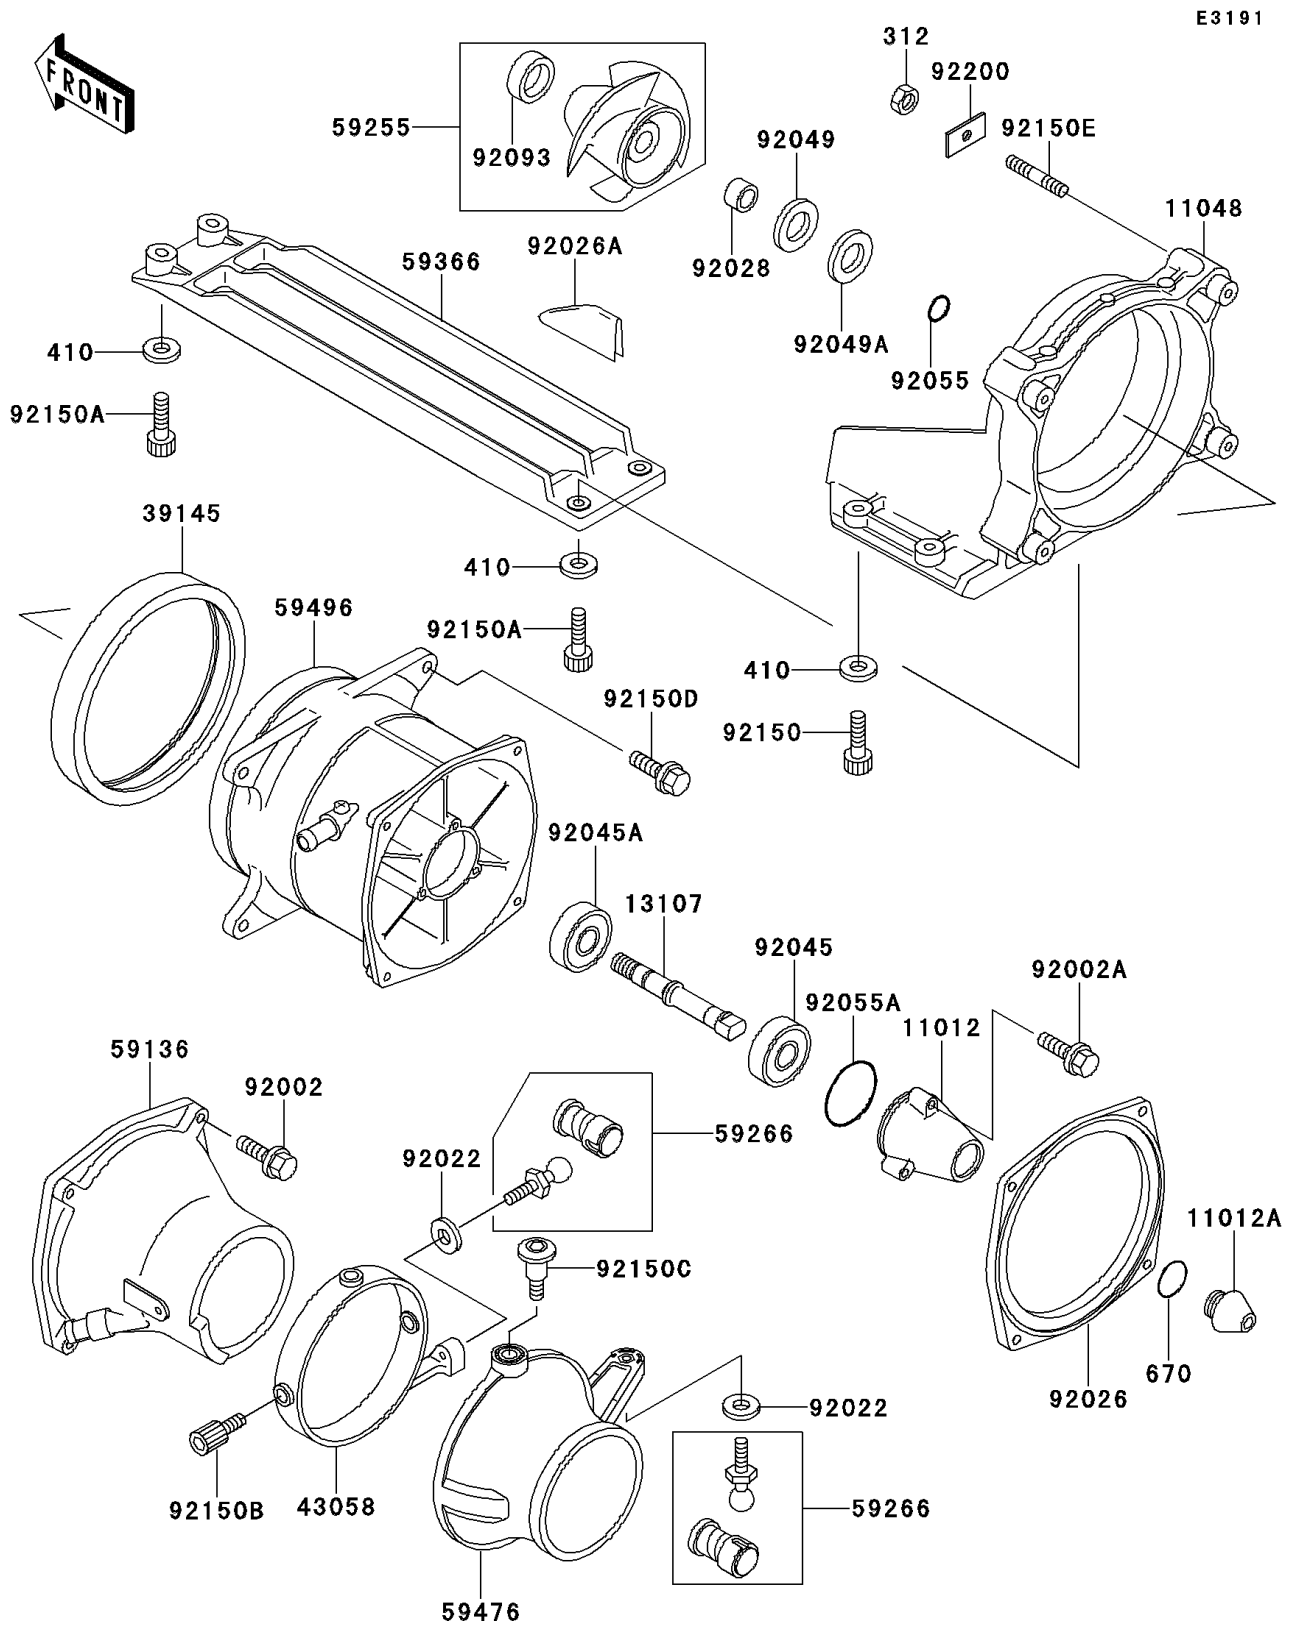

1995 JET SKI® 900 ZXi PARTS DIAGRAM

Jet Pump

1995 JET SKI® 900 ZXi PARTS LIST

Jet Pump

| ITEM NAME | PART NUMBER | QUANTITY |
|--|---------------|----------|
| NUT-HEX,6MM (Ref # 312) | 312R0600 | 1 |
| WASHER-PLAIN-SMALL,6MM (Ref # 410) | 410S0600 | 1 |
| O RING,20MM (Ref # 670) | 670B2020 | 1 |
| CAP (Ref # 11012) | 11012-3771 | 1 |
| CAP (Ref # 11012A) | 11012-3772 | 1 |
| BRACKET (Ref # 11048) | 11048-3763 | 1 |
| SHAFT,JETPUMP (Ref # 13107) | 13107-3737 | 1 |
| TRIM-SEAL (Ref # 39145) | 39145-3742 | 1 |
| RING (Ref # 43058) | 43058-3709 | 1 |
| NOZZLE-PUMP (Ref # 59136) | 59136-3738 | 1 |
| IMPELLER-COMP (Ref # 59255) | 59255-3709 | 1 |
| JOINT-BALL (Ref # 59266) | 59266-3707 | 1 |
| GRATE (Ref # 59366) | 59366-3712 | 1 |
| NOZZLE-STRG,GRAY (Ref # 59476) | 59476-3724-RA | 1 |
| VANE-GUIDE (Ref # 59496) | 59496-3713 | 1 |
| BOLT,6X40 (Ref # 92002) | 92002-3716 | 1 |
| BOLT,6X30 (Ref # 92002A) | 92002-3726 | 1 |
| WASHER (Ref # 92022) | 92022-567 | 1 |
| SPACER (Ref # 92026) | 92026-3730 | 1 |
| SPACER (Ref # 92026A) | 92026-3731 | 1 |
| BUSHING (Ref # 92028) | 92028-3750 | 1 |
| BEARING-BALL,62022RD (Ref # 92045) | 92045-3721 | 1 |
| BEARING-BALL,6303-132RD (Ref # 92045A) | 92045-3722 | 1 |
| SEAL-OIL (Ref # 92049) | 92049-3717 | 1 |
| SEAL-OIL (Ref # 92049A) | 92049-3718 | 1 |
| RING-O,13X1.9 (Ref # 92055) | 92055-1021 | 1 |
| RING-O (Ref # 92055A) | 92055-3741 | 1 |
| SEAL,JET PUMP (Ref # 92093) | 92093-3739 | 1 |
| BOLT,SOCKET,6X20 (Ref # 92150) | 92150-3748 | 1 |

1995 JET SKI® 900 ZXi PARTS LIST

Jet Pump

| ITEM NAME | PART NUMBER | QUANTITY |
|---------------------------------|-------------|----------|
| BOLT,SOCKET,6X18 (Ref # 92150A) | 92150-3775 | 1 |
| BOLT (Ref # 92150B) | 92150-3808 | 1 |
| BOLT (Ref # 92150C) | 92150-3827 | 1 |
| BOLT,8X30 (Ref # 92150D) | 92150-3828 | 1 |
| BOLT (Ref # 92150E) | 92150-3829 | 1 |
| WASHER (Ref # 92200) | 92200-3740 | 1 |