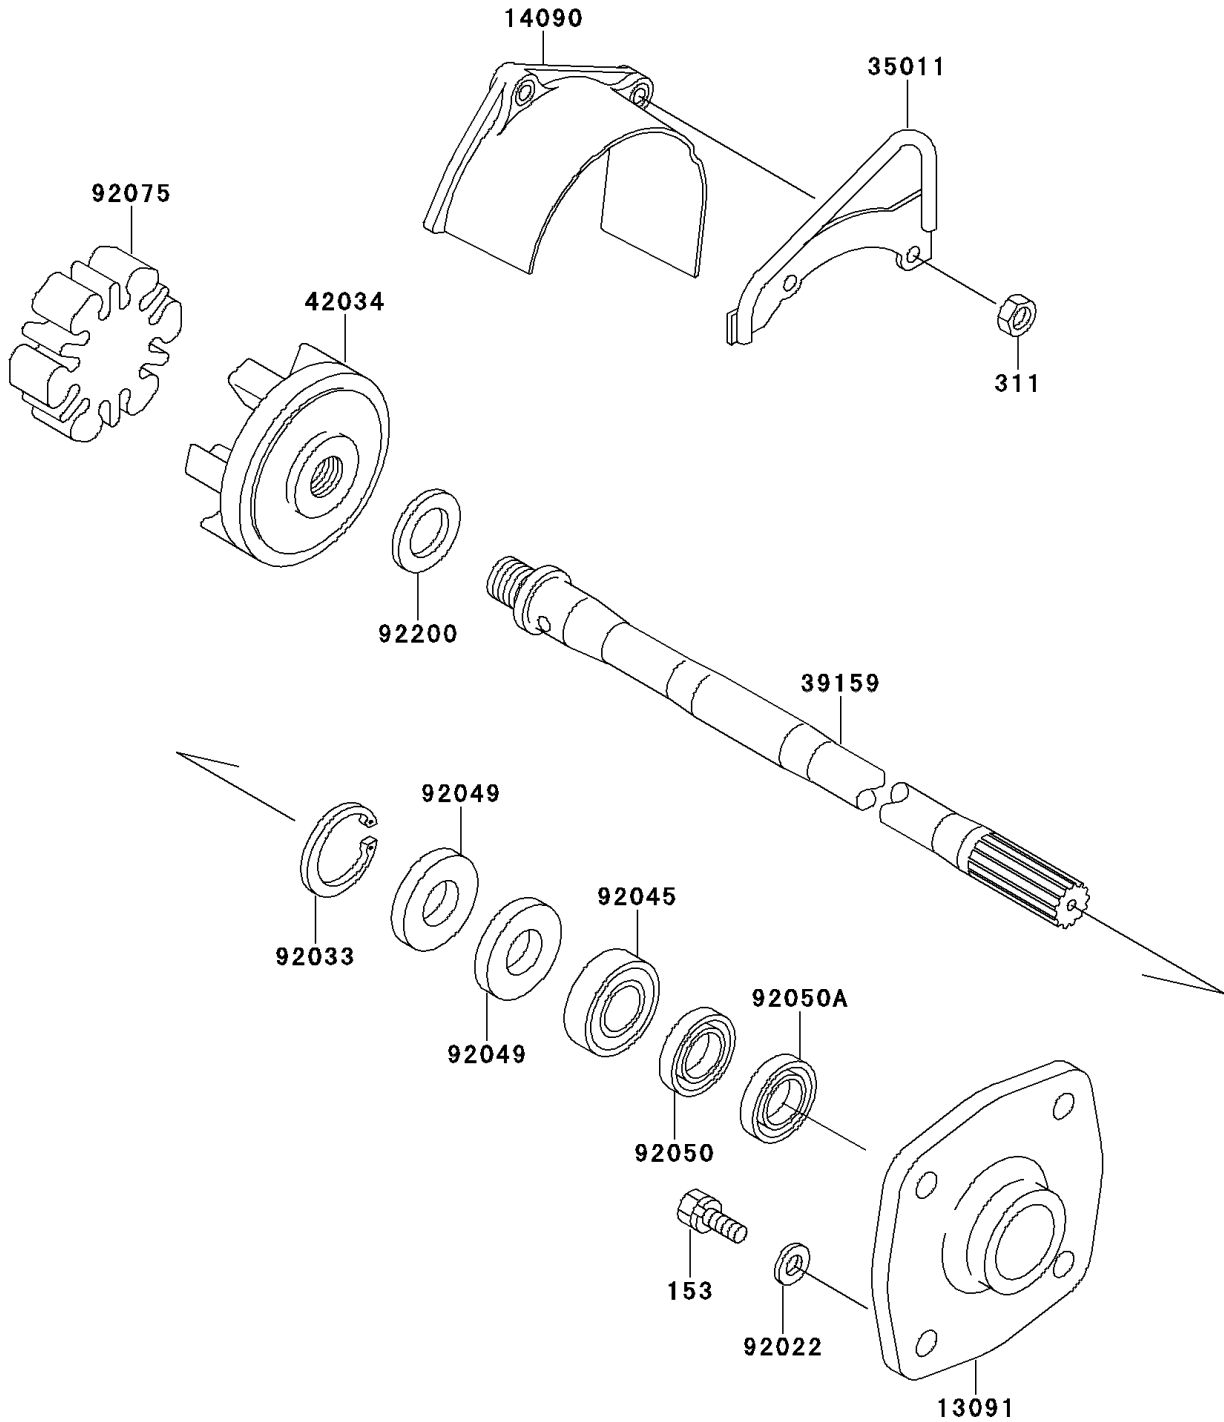

1995 JET SKI® 900 ZXi PARTS DIAGRAM

Drive Shaft

E3134

1995 JET SKI® 900 ZXi PARTS LIST

Drive Shaft

ITEM NAME	PART NUMBER	QUANTITY
BOLT-WS-SMALL (Ref # 153)	153R0830	1
NUT-HEX,6MM (Ref # 311)	311R0600	1
HOLDER (Ref # 13091)	13091-3730	1
COVER,COUPLING (Ref # 14090)	14090-3761	1
STAY (Ref # 35011)	35011-3704	1
SHAFT-DRIVE (Ref # 39159)	39159-3722	1
COUPLING (Ref # 42034)	42034-3708	1
WASHER,8.2X18X1.5 (Ref # 92022)	92022-1964	1
RING-SNAP,42MM (Ref # 92033)	92033-3713	1
BEARING-BALL,60042RD (Ref # 92045)	92045-3705	1
SEAL-OIL,S620426 (Ref # 92049)	92049-3707	1
SEAL-OIL,SCY20368 (Ref # 92050)	92050-502	1
SEAL-OIL,SC20367 (Ref # 92050A)	92050-503	1
DAMPER,COUPLING (Ref # 92075)	92075-520	1
WASHER,24X32X2.0 (Ref # 92200)	92200-3739	1