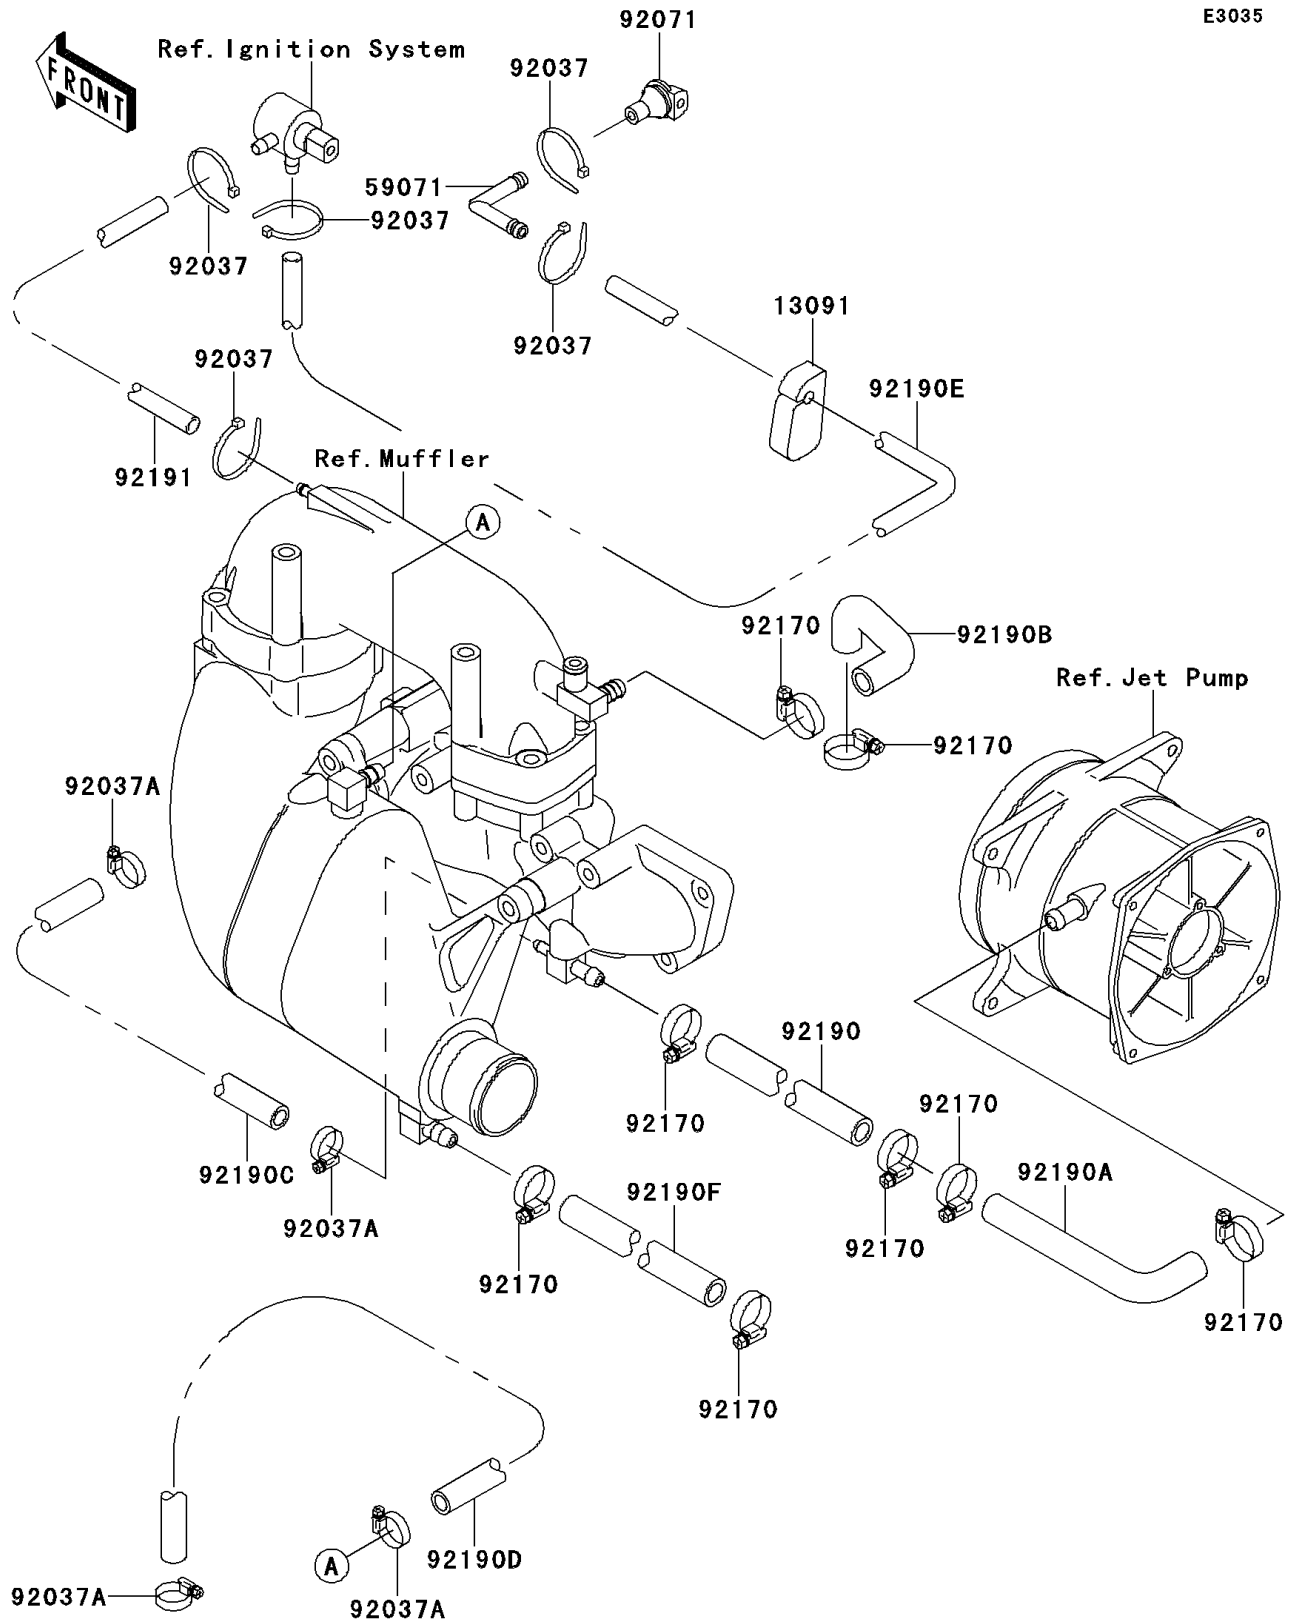

1995 JET SKI® 900 ZXi PARTS DIAGRAM

Cooling

E3035

1995 JET SKI® 900 ZXi PARTS LIST

Cooling

ITEM NAME	PART NUMBER	QUANTITY
HOLDER (Ref # 13091)	13091-3712	1
JOINT (Ref # 59071)	59071-3736	1
CLAMP (Ref # 92037)	92037-1173	1
CLAMP (Ref # 92037A)	92037-3726	1
GROMMET (Ref # 92071)	92071-3806	1
CLAMP (Ref # 92170)	92170-3718	1
TUBE,MANIFOLD-HULL (Ref # 92190)	92190-3953	1
TUBE,PUMP-HULL (Ref # 92190A)	92190-3954	1
TUBE,HEAD-EXHAUSTPIPE (Ref # 92190B)	92190-3955	1
TUBE,MANIFOLD-COVER (Ref # 92190C)	92190-3974	1
TUBE,COVER-CHAMBER (Ref # 92190D)	92190-3975	1
TUBE,"RETURN",7X12X750 (Ref # 92190E)	92190-3985	1
TUBE,CHAMBER-TAIL PIPE (Ref # 92190F)	92190-3998	1
TUBE,EXHAUST PIPE-SENSOR (Ref # 92191)	92191-3802	1