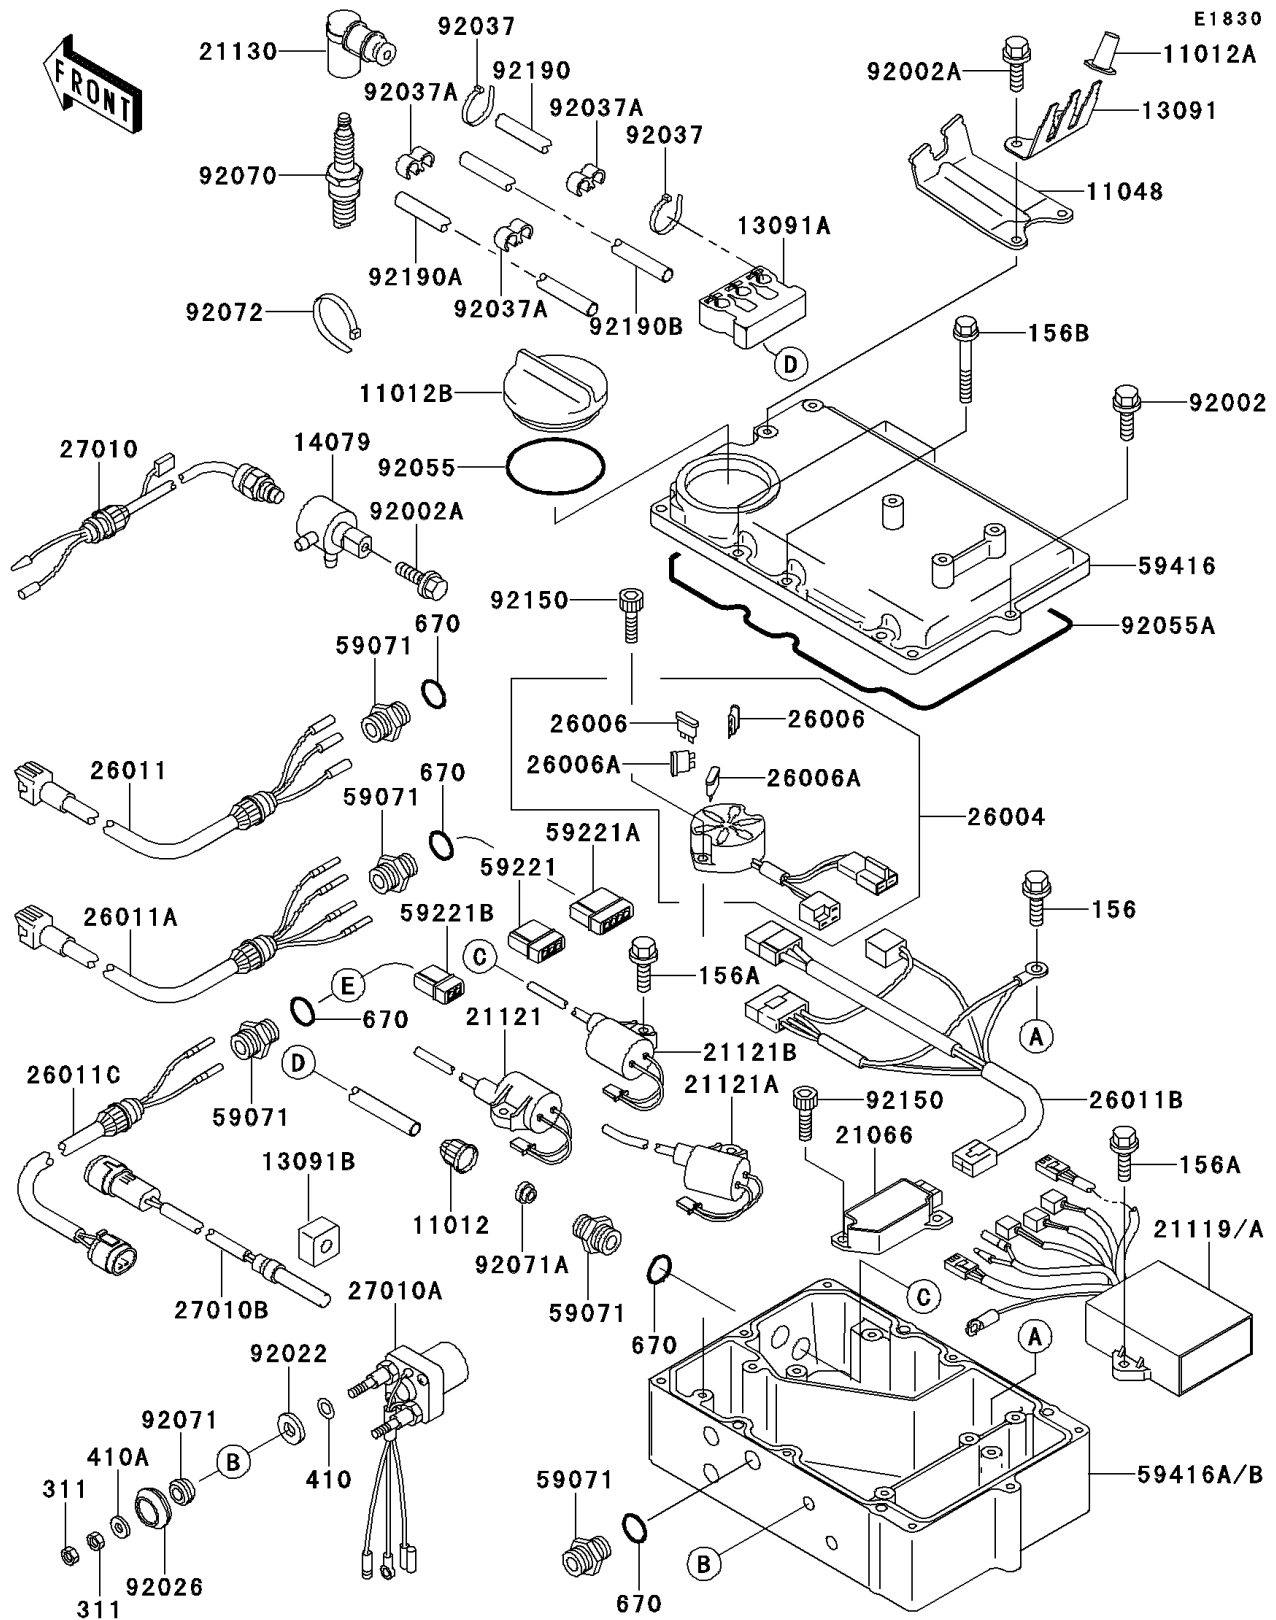

1995 JET SKI® 900 ZXi PARTS DIAGRAM

Ignition System

1995 JET SKI® 900 ZXi PARTS LIST

Ignition System

ITEM NAME	PART NUMBER	QUANTITY
CAP (Ref # 11012)	11012-3005	1
CAP,HOLDER (Ref # 11012A)	11012-3768	1
CAP (Ref # 11012B)	11012-3791	1
BRACKET (Ref # 11048)	11048-3770	1
HOLDER (Ref # 13091)	13091-3784	1
HOLDER (Ref # 13091A)	13091-3785	1
HOLDER-ASSY (Ref # 14079)	14079-3710	1
REGULATOR-VOLTAGE (Ref # 21066)	21066-3712	1
IGNITER (Ref # 21119)	21119-3744	1
COIL-IGNITION,#1 (Ref # 21121)	21121-3708	1
COIL-IGNITION,#2 (Ref # 21121A)	21121-3709	1
COIL-IGNITION,#3 (Ref # 21121B)	21121-3710	1
CAP-SPARK PLUG (Ref # 21130)	21130-3706	1
FUSE-ASSY (Ref # 26004)	26004-3716	1
FUSE,10A-R (Ref # 26006)	26006-1007	1
FUSE,30A-G (Ref # 26006A)	26006-1067	1
WIRE-LEAD,STOP SWITCH (Ref # 26011)	26011-3817	1
WIRE-LEAD,MAIN STARTER SWITCH (Ref # 26011A)	26011-3818	1
WIRE-LEAD,REGULATOR (Ref # 26011B)	26011-3819	1
SWITCH (Ref # 27010)	27010-3736	1
SWITCH,STARTER (Ref # 27010A)	27010-3737	1
JOINT (Ref # 59071)	59071-3001	1
CONNECTOR-CORD (Ref # 59221)	59221-3704	1
CONNECTOR-CORD (Ref # 59221A)	59221-3705	1
CASE-ELECTRIC,UPP (Ref # 59416)	59416-3735	1
CASE-ELECTRIC,LWR (Ref # 59416A)	59416-3736	1
BOLT,6X25 (Ref # 92002)	92002-3714	1
BOLT,6X16 (Ref # 92002A)	92002-3728	1
WASHER (Ref # 92022)	92022-3035	1