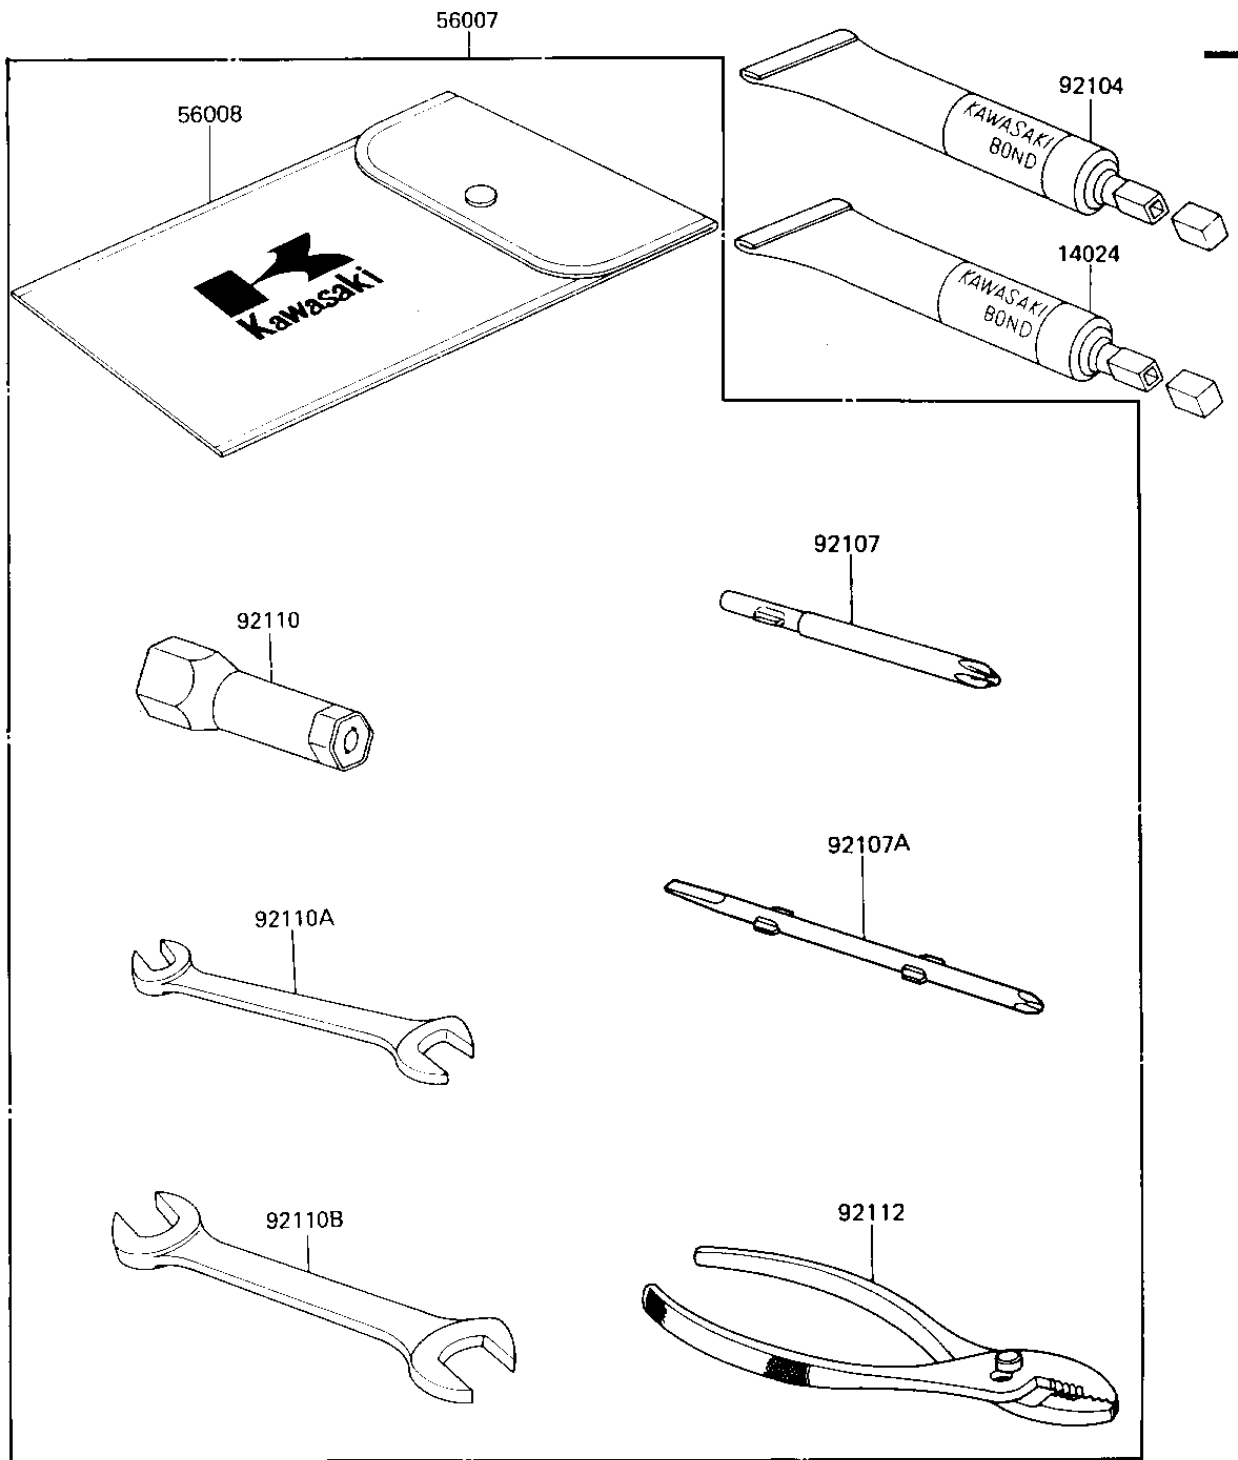

## 1985 KLT160 PARTS DIAGRAM

OWNER TOOLS

12010-0200

## 1985 KLT160 PARTS LIST

### OWNER TOOLS

ITEM NAME	PART NUMBER	QUANTITY
BOND,#10 (Ref # 14024)	56019-120	1
TOOLKIT (Ref # 56007)	56007-1293	1
BAG,TOOL (Ref # 56008)	56008-1007	1
LIQUID GASKET (Ref # 92104)	92104-002	1
SCREW DRIVER #3 PHLIP (Ref # 92107)	92107-005	1
92107-1052 (Canada) (Ref # 92107A)	92107-1051	1
TOOL-WRENCH (Ref # 92110)	92110-1111	1
TOOL-WRENCH,OPEN END, (Ref # 92110A)	92110-1152	1
TOOL-WRENCH,OPEN END, (Ref # 92110B)	92110-1153	1
PLIERS,160MM (Ref # 92112)	92112-003	1