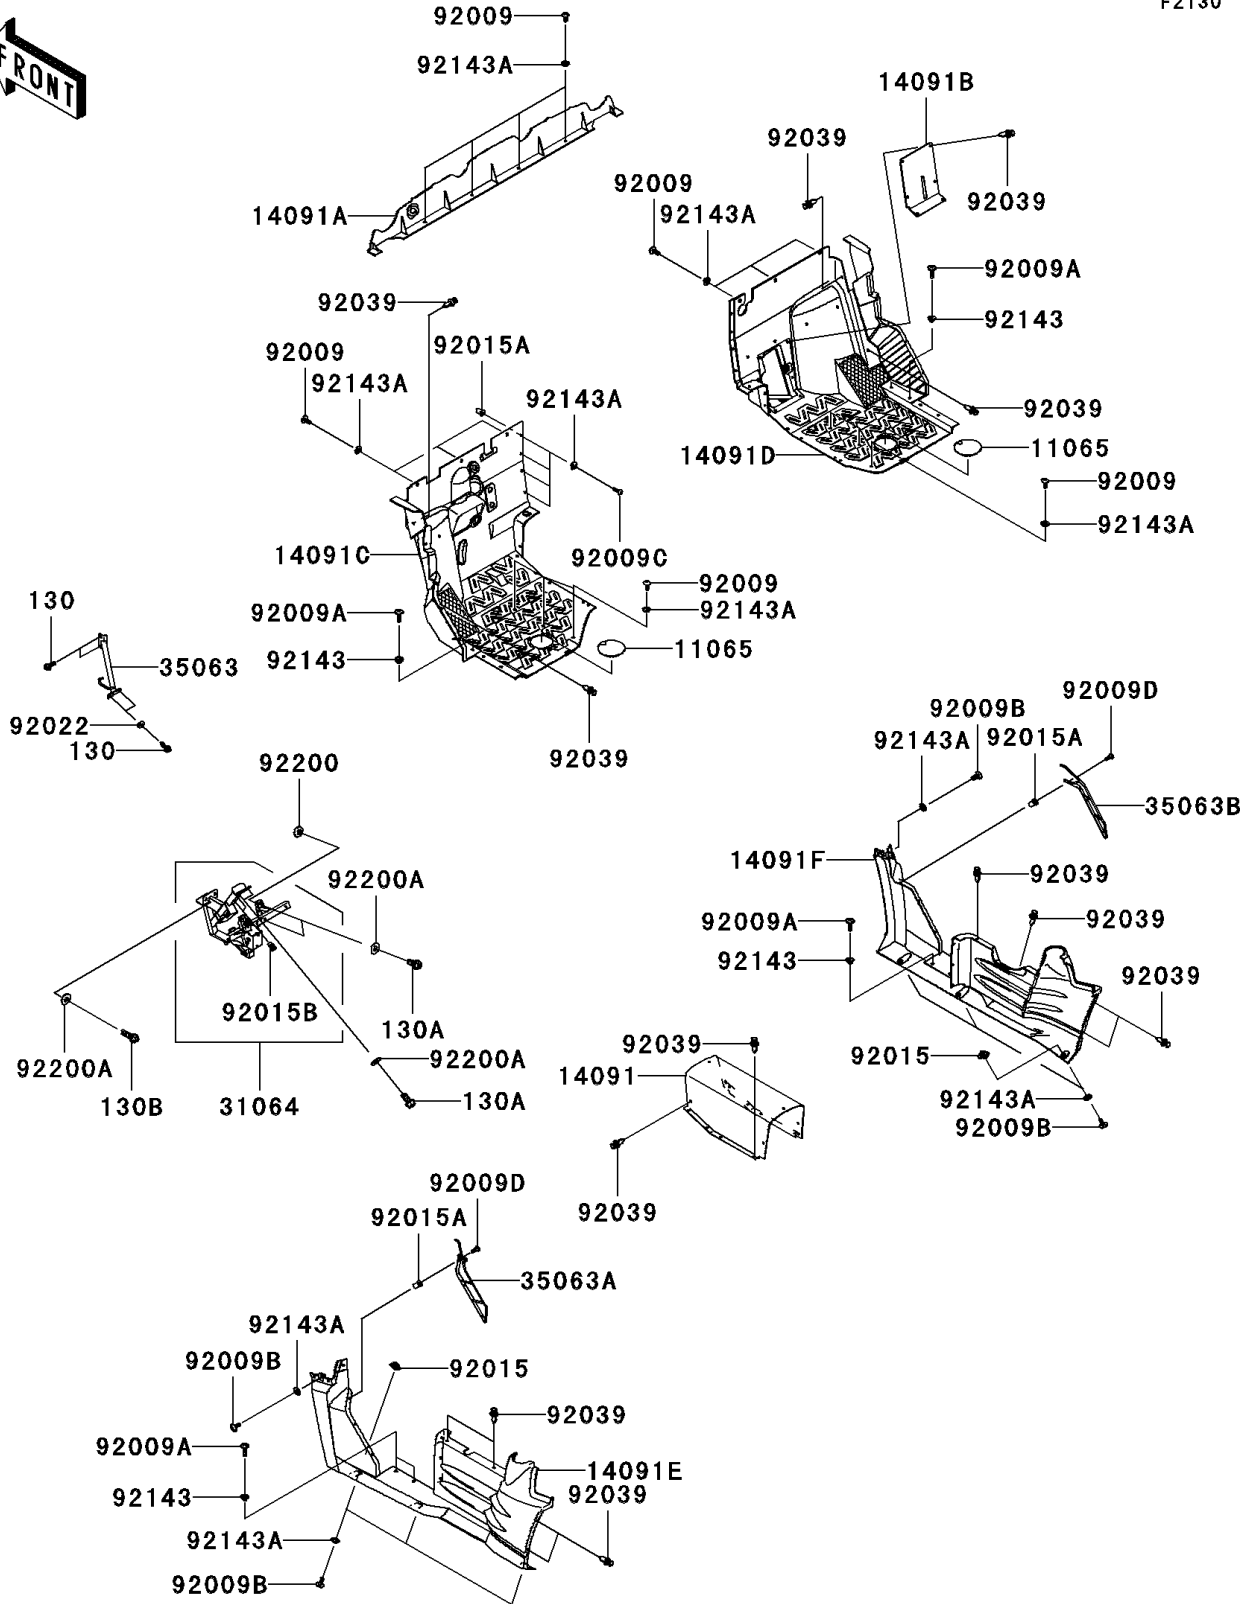

2008 Teryx® 750 4x4 NRA Outdoors™ PARTS DIAGRAM

Frame Fittings(Front)

F2130

2008 Teryx[®] 750 4x4 NRA Outdoors[™] PARTS LIST

Frame Fittings(Front)

ITEM NAME	PART NUMBER	QUANTITY
BOLT-FLANGED,6X18 (Ref # 130)	130BB0618	1
BOLT-FLANGED,10X20 (Ref # 130A)	130CA1020	1
BOLT-FLANGED,10X30 (Ref # 130B)	130CB1030	1
CAP (Ref # 11065)	11065-0267	1
COVER,CENTER,F.BLACK (Ref # 14091)	14091-0696-6Z	1
COVER (Ref # 14091A)	14091-0699	1
COVER,F.BLACK (Ref # 14091B)	14091-0731-6Z	1
COVER,FLOOR,LH (Ref # 14091C)	14091-1639	1
COVER,FLOOR,RH (Ref # 14091D)	14091-1640	1
COVER,SIDE,LH,F.BLACK (Ref # 14091E)	14091-1686-6Z	1
COVER,SIDE,RH,F.BLACK (Ref # 14091F)	14091-1687-6Z	1
PIPE-COMP (Ref # 31064)	31064-0138	1
STAY,MASTER CYLINDER (Ref # 35063)	35063-0518	1
STAY,SIDE COVER,LH (Ref # 35063A)	35063-0544	1
STAY,SIDE COVER,RH (Ref # 35063B)	35063-0545	1
SCREW,TAPPING,6X16 (Ref # 92009)	92009-1166	1
SCREW,6X22,BLACK (Ref # 92009A)	92009-1256	1
SCREW,6X16 (Ref # 92009B)	92009-1621	1
SCREW,5X18 (Ref # 92009C)	92009-1655	1
SCREW,5X20 (Ref # 92009D)	92009-1934	1
NUT (Ref # 92015)	92015-1487	1
NUT,WELL,5MM (Ref # 92015A)	92015-1757	1
NUT,POP,6MM,L=15 (Ref # 92015B)	92015-1791	1
WASHER,6.2X15.0X1.2 (Ref # 92022)	92022-2373	1
RIVET (Ref # 92039)	92039-1229	1
COLLAR (Ref # 92143)	92143-1057	1
COLLAR (Ref # 92143A)	92143-1087	1
WASHER,10X22X3.2 (Ref # 92200)	92200-0121	1
WASHER,10.3X23X1.6 (Ref # 92200A)	92200-2009	1