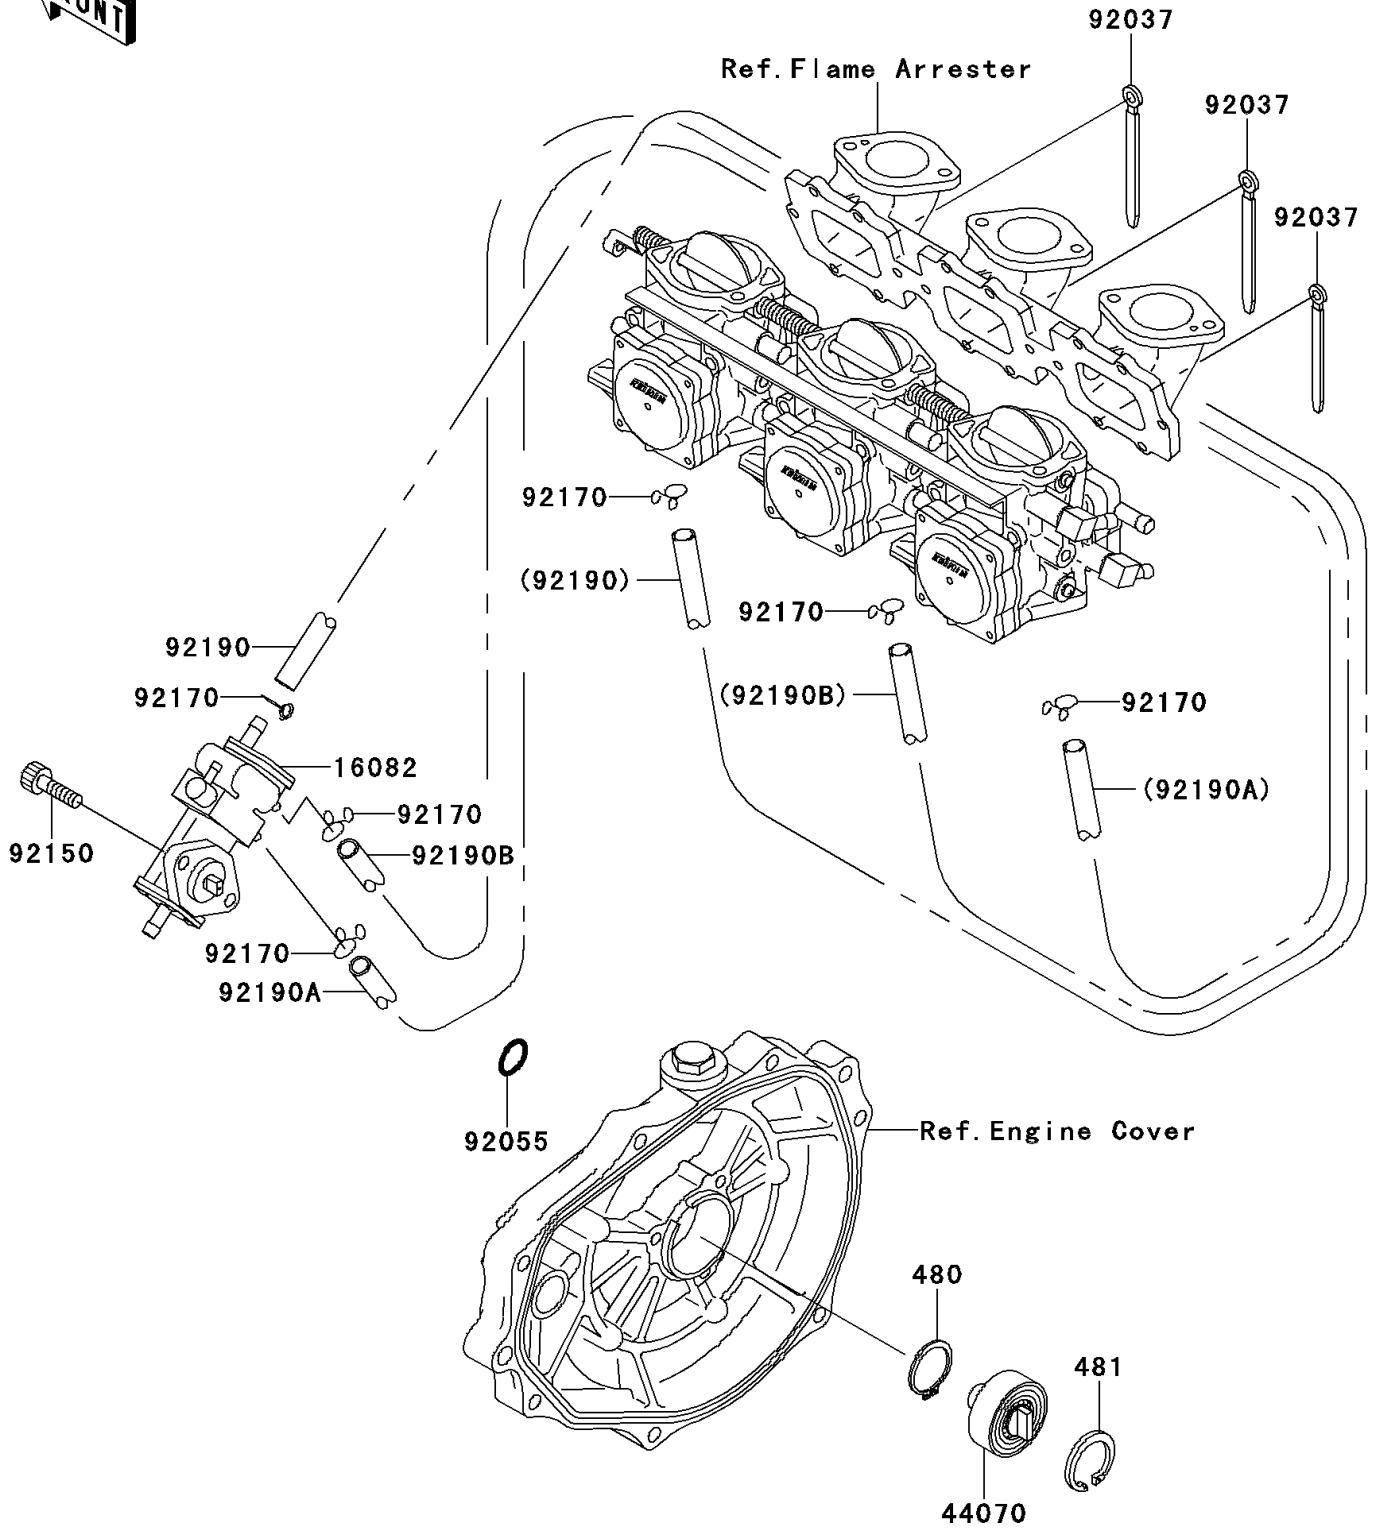

1995 JET SKI® 900 ZXi PARTS DIAGRAM

Oil Pump

E1710

1995 JET SKI® 900 ZXi PARTS LIST

Oil Pump

ITEM NAME	PART NUMBER	QUANTITY
CIRCLIP-TYPE-C,12MM (Ref # 480)	480J1200	1
CIRCLIP-TYPE-C,37MM (Ref # 481)	481J3700	1
PUMP-ASSY-OIL (Ref # 16082)	16082-3719	1
DAMPER-ASSY (Ref # 44070)	44070-3701	1
CLAMP,L=100 (Ref # 92037)	92037-3736	1
RING-O,19.5X1.5 (Ref # 92055)	92055-055	1
BOLT,SOCKET,6X25 (Ref # 92150)	92150-3830	1
CLAMP (Ref # 92170)	92170-3750	1
TUBE,3X6X420 (Ref # 92190)	92190-3945	1
TUBE,6X12X600 (Ref # 92190A)	92190-3947	1
TUBE,RR,CARBURETOR (Ref # 92190B)	92190-3967	1