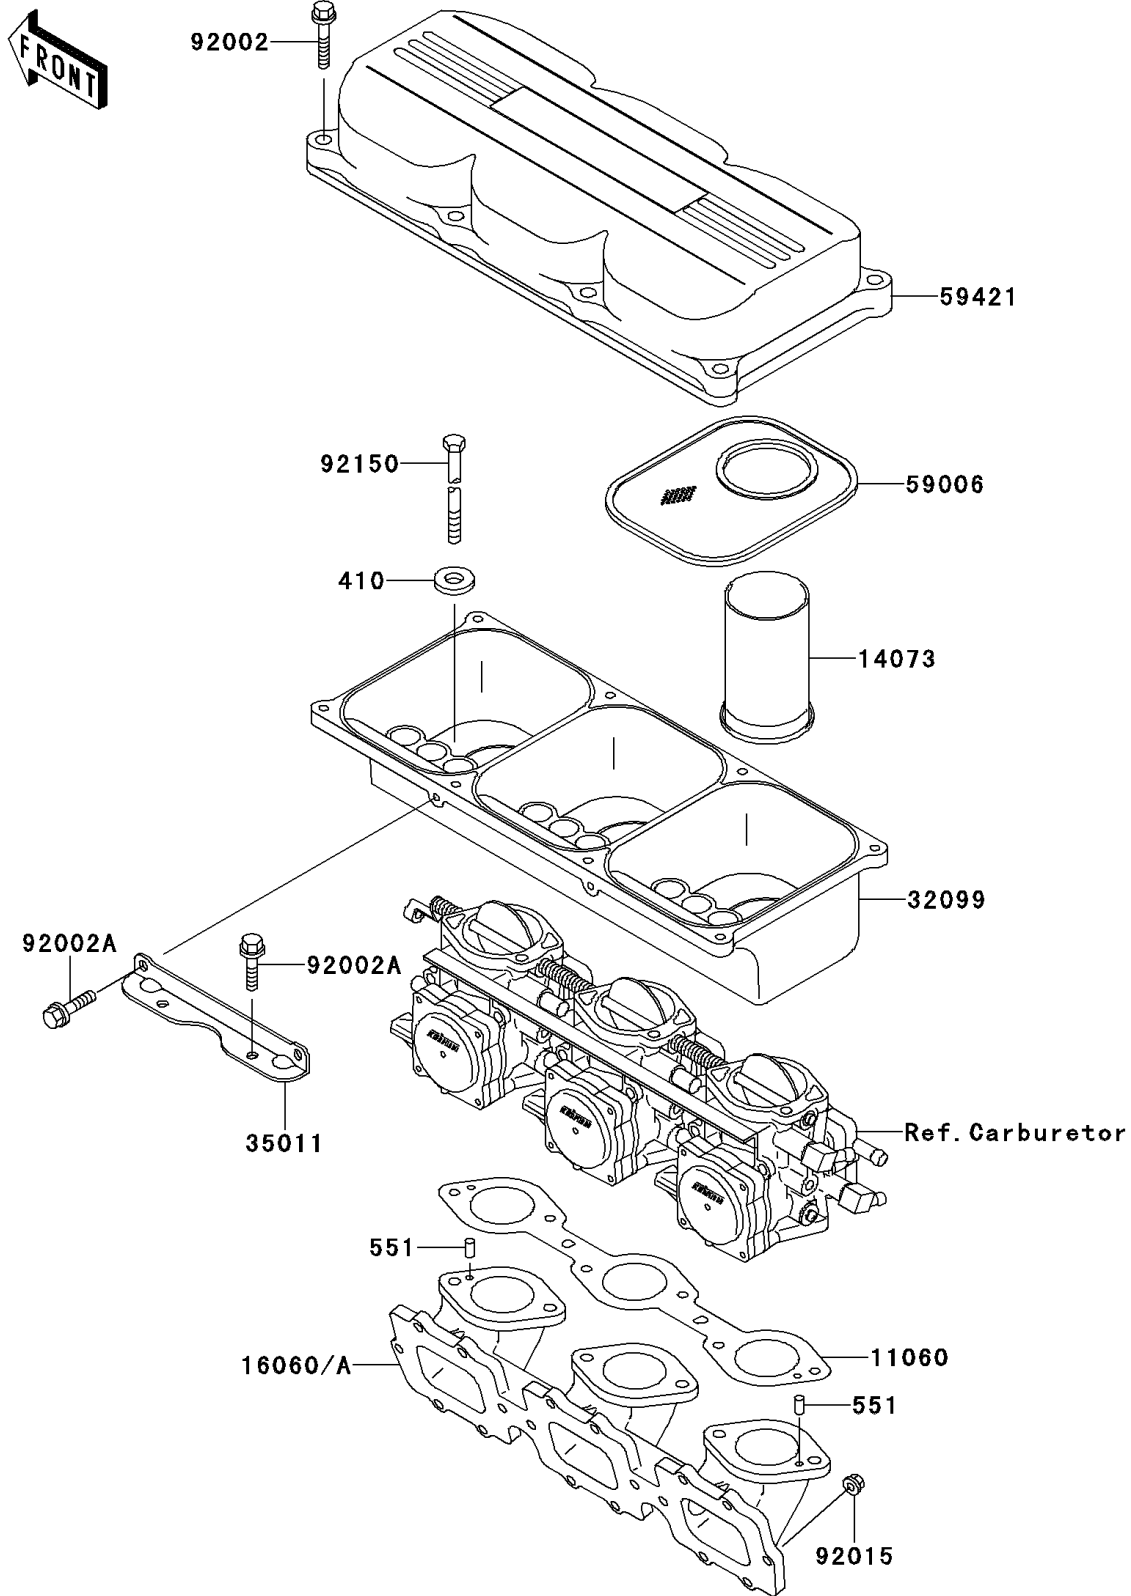

## 1995 JET SKI® 900 ZXi PARTS DIAGRAM

Flame Arrester

E1614

## 1995 JET SKI® 900 ZXi PARTS LIST

Flame Arrester

ITEM NAME	PART NUMBER	QUANTITY
WASHER-PLAIN-SMALL,6MM (Ref # 410)	410S0600	1
PIN-DOWEL (Ref # 551)	551R0408	1
GASKET,CARBURETOR (Ref # 11060)	11060-3753	1
DUCT (Ref # 14073)	14073-3751	1
PIPE-INTAKE (Ref # 16060)	16060-3701	1
CASE (Ref # 32099)	32099-3782	1
STAY (Ref # 35011)	35011-3707	1
ARRESTER-FLAME (Ref # 59006)	59006-3713	1
COVER-INTAKE (Ref # 59421)	59421-3724	1
BOLT,6X30 (Ref # 92002)	92002-3726	1
BOLT,6X16 (Ref # 92002A)	92002-3728	1
NUT,6MM (Ref # 92015)	92015-3767	1
BOLT,6X125 (Ref # 92150)	92150-3824	1